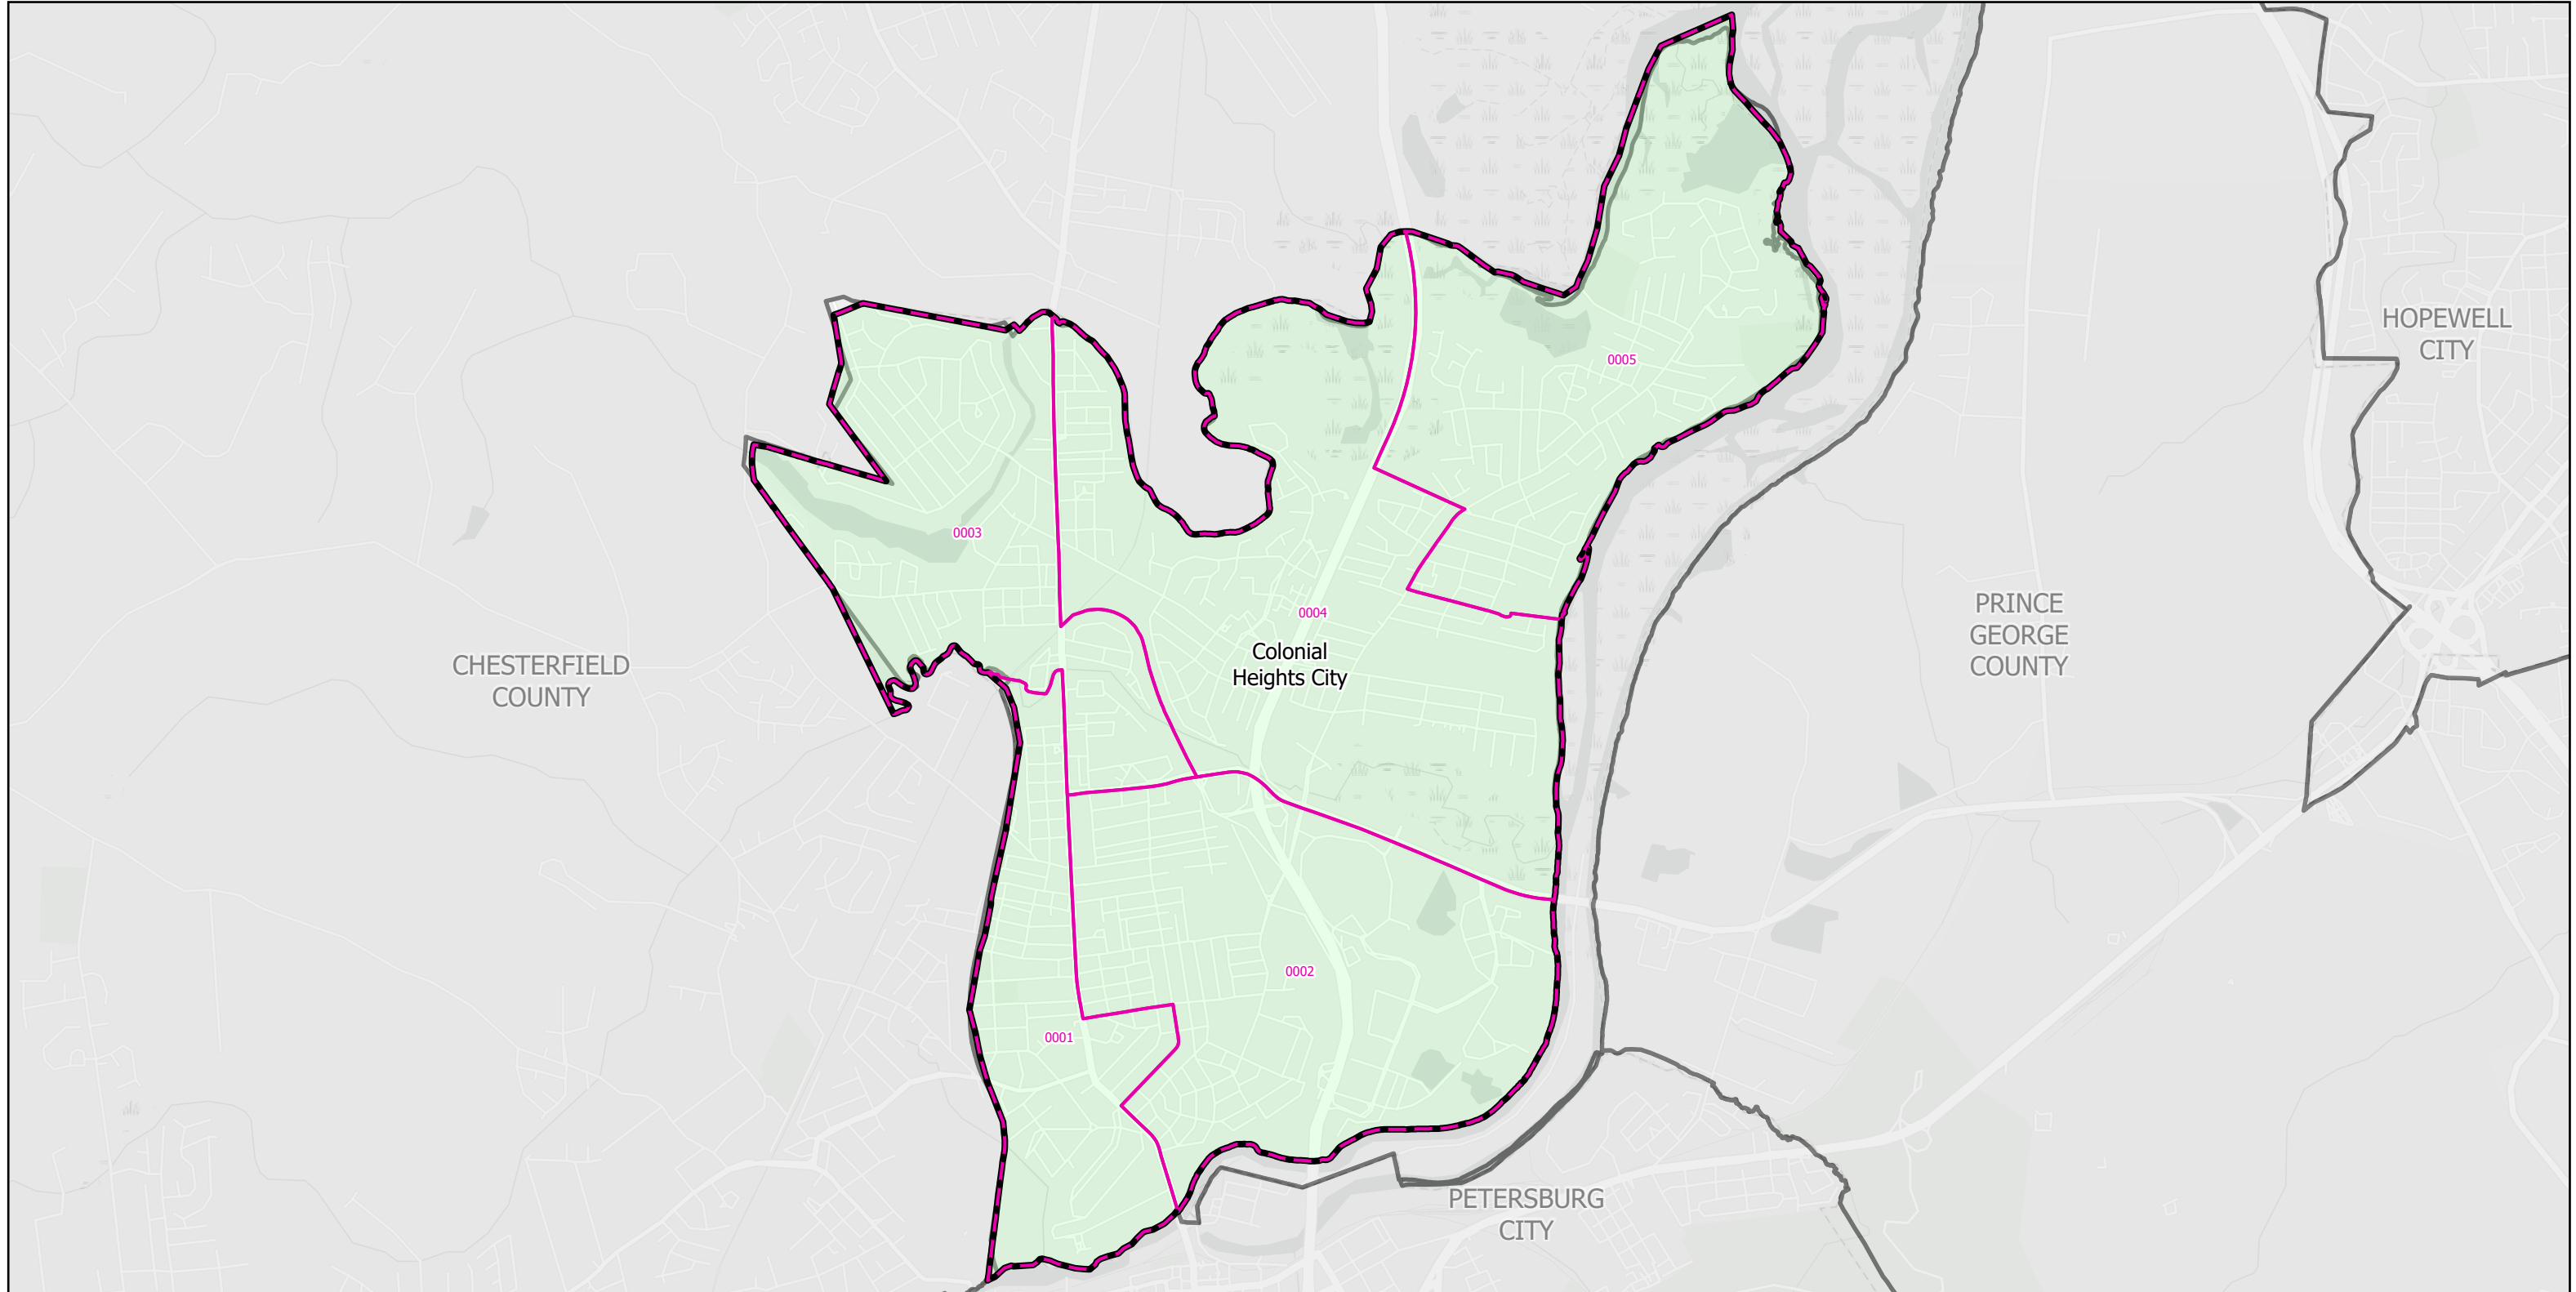

Election Districts and Precincts

Colonial Heights City

 Locality
 Election District
 Precinct

Created by VA Elect GIS Dept 3/30/2026
Base layer Sources: Esri, TomTom, Garmin, FAO, NOAA, USGS, © OpenStreetMap contributors, and the GIS User Community