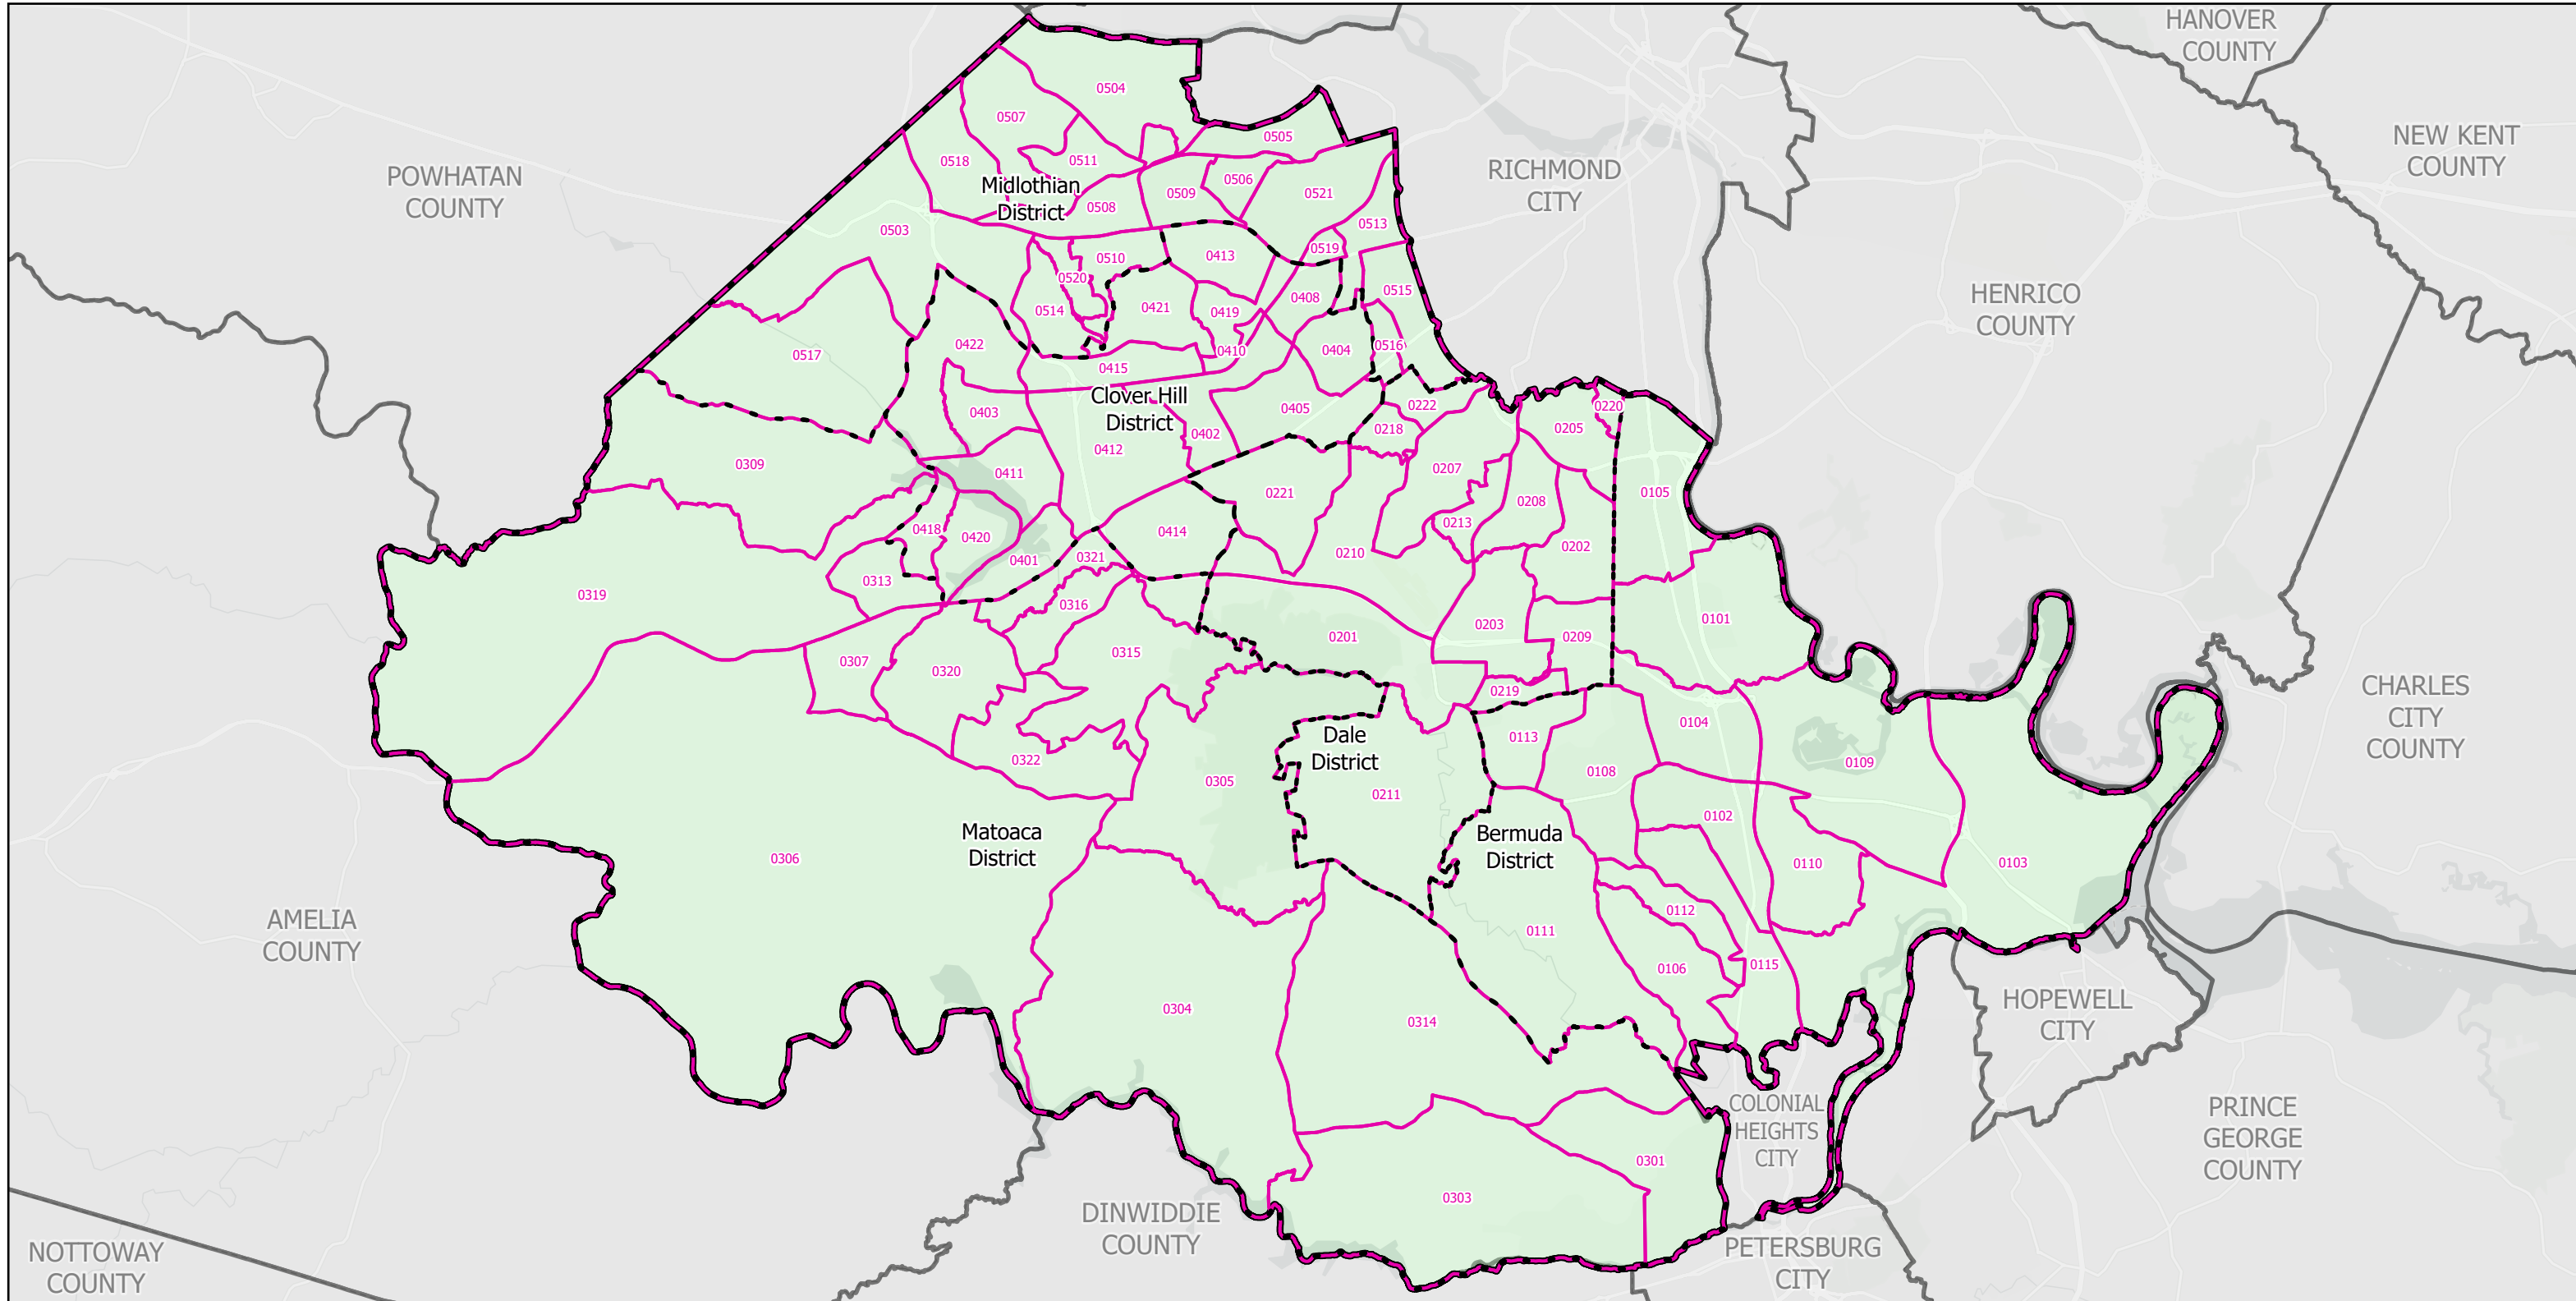

# Election Districts and Precincts

## Chesterfield County

**Legend**

- Locality
- Election District
- Precinct

N

0 1.5 3 6 Miles

Created by VA Elect GIS Dept 3/30/2026  
Base layer Sources: Esri, TomTom, Garmin, FAO, NOAA, USGS, © OpenStreetMap contributors, and the GIS User Community