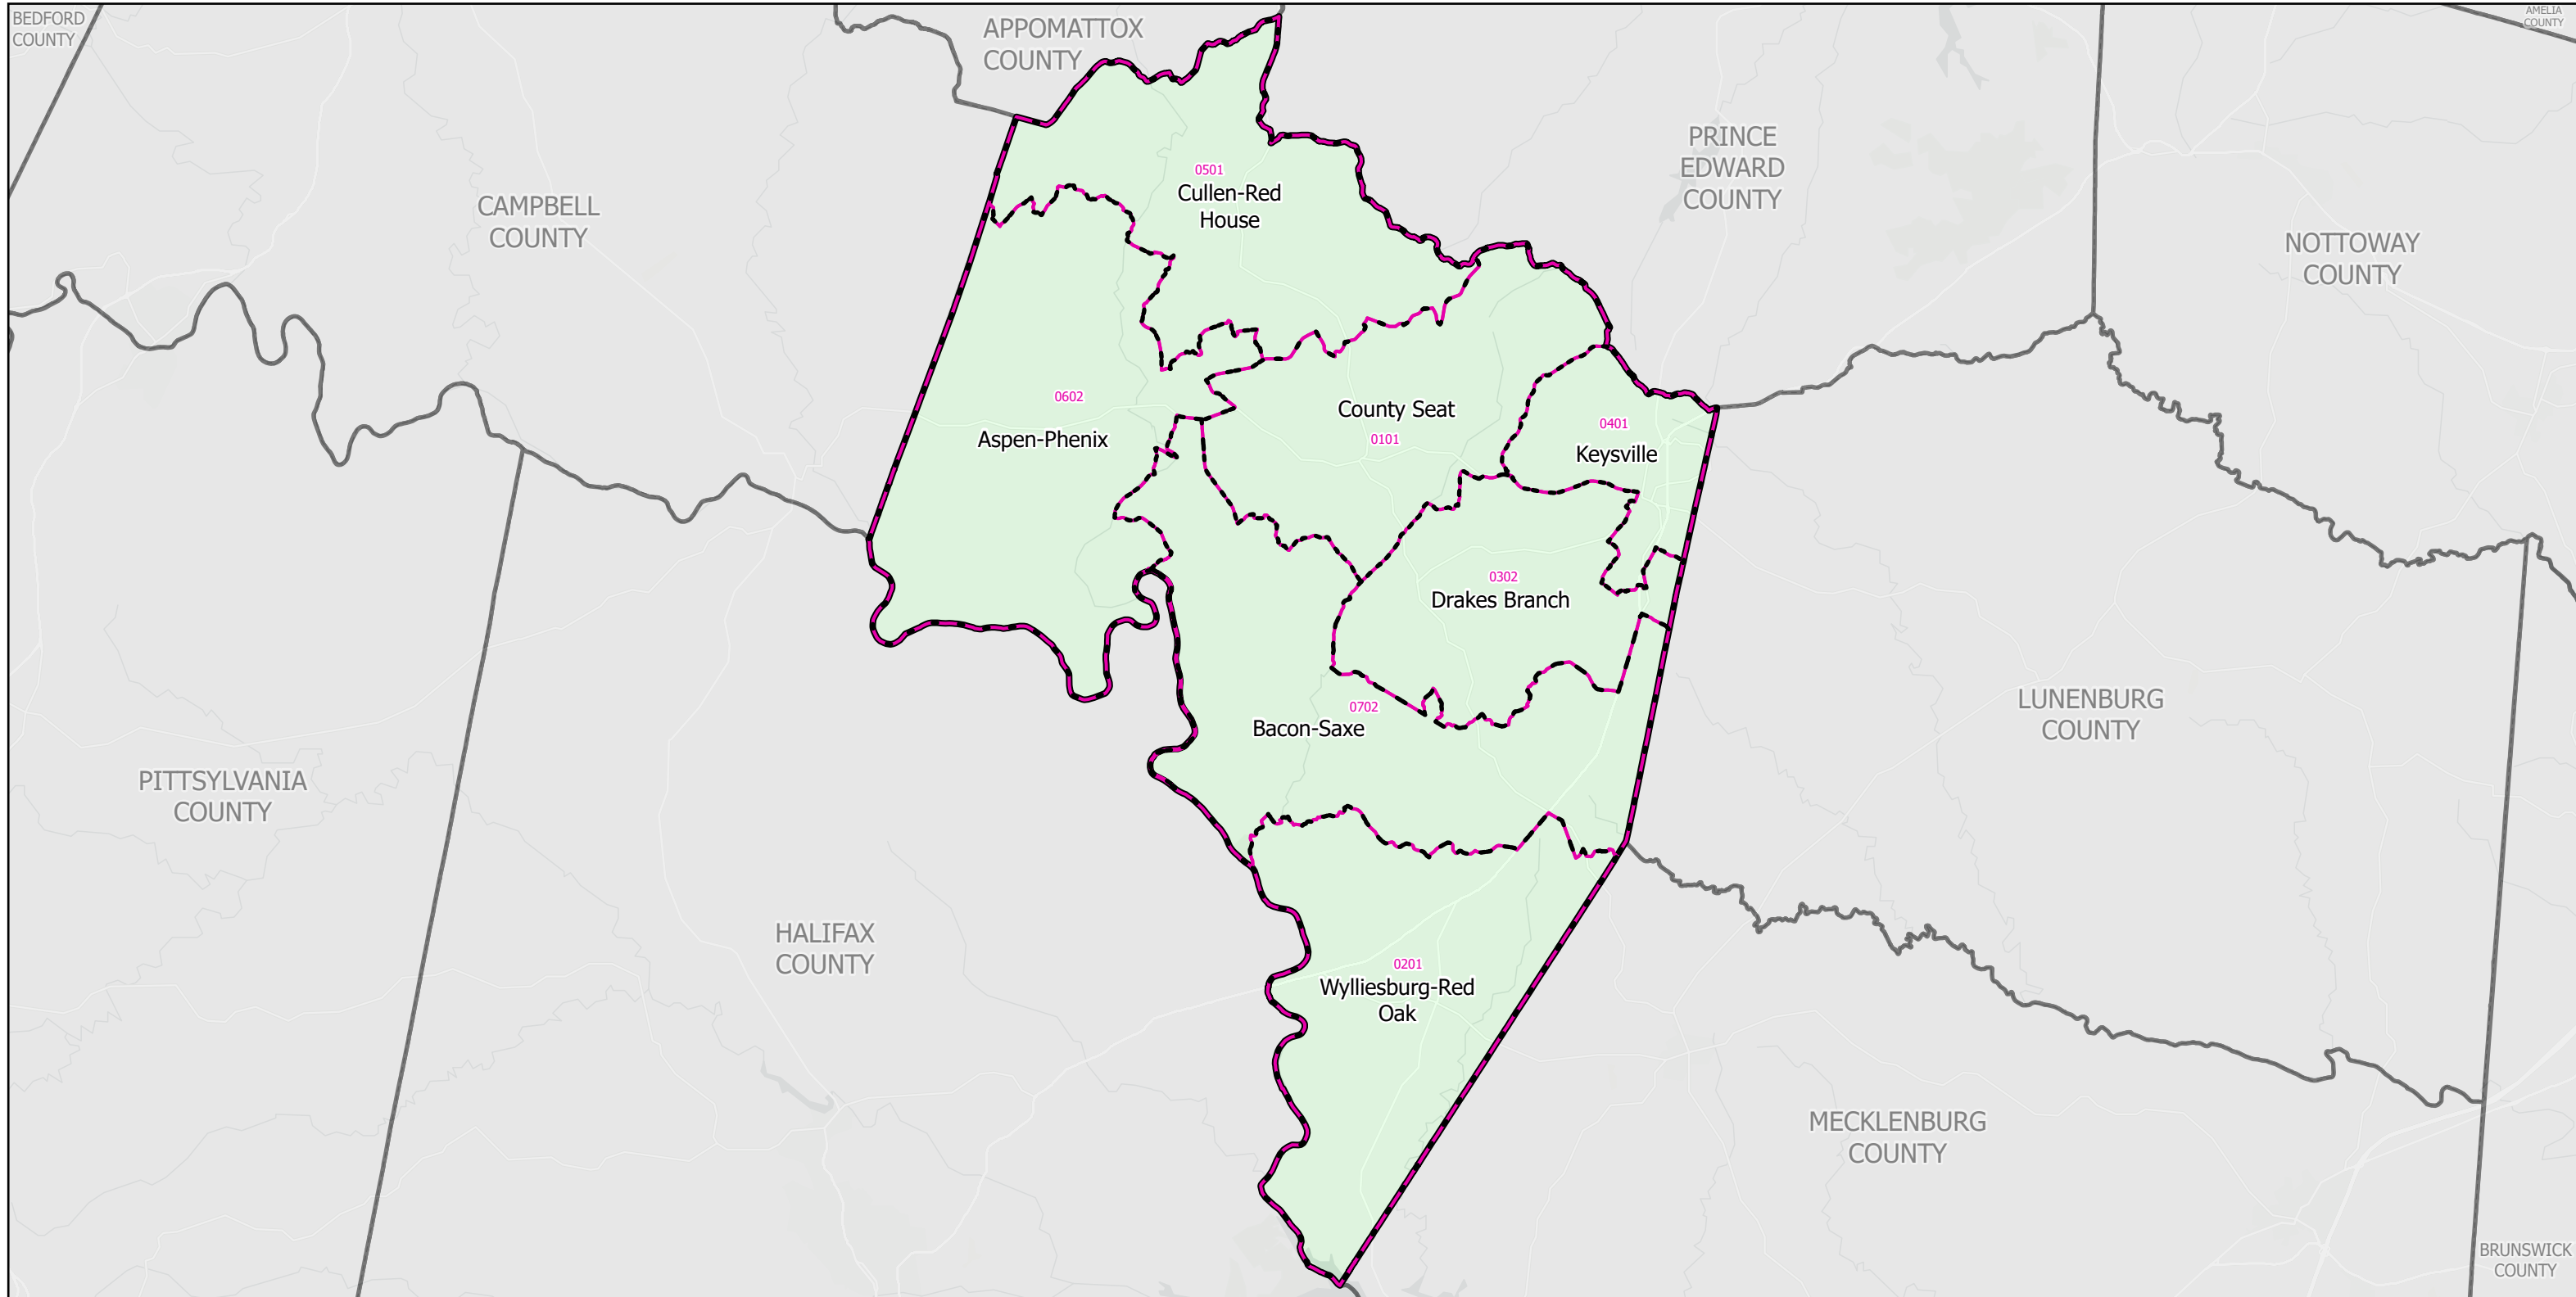

# Election Districts and Precincts

## Charlotte County

 Locality  
 Election District  
 Precinct

Created by VA Elect GIS Dept 3/30/2026  
Base layer Sources: Esri, TomTom, Garmin, FAO, NOAA, USGS, © OpenStreetMap contributors, and the GIS User Community