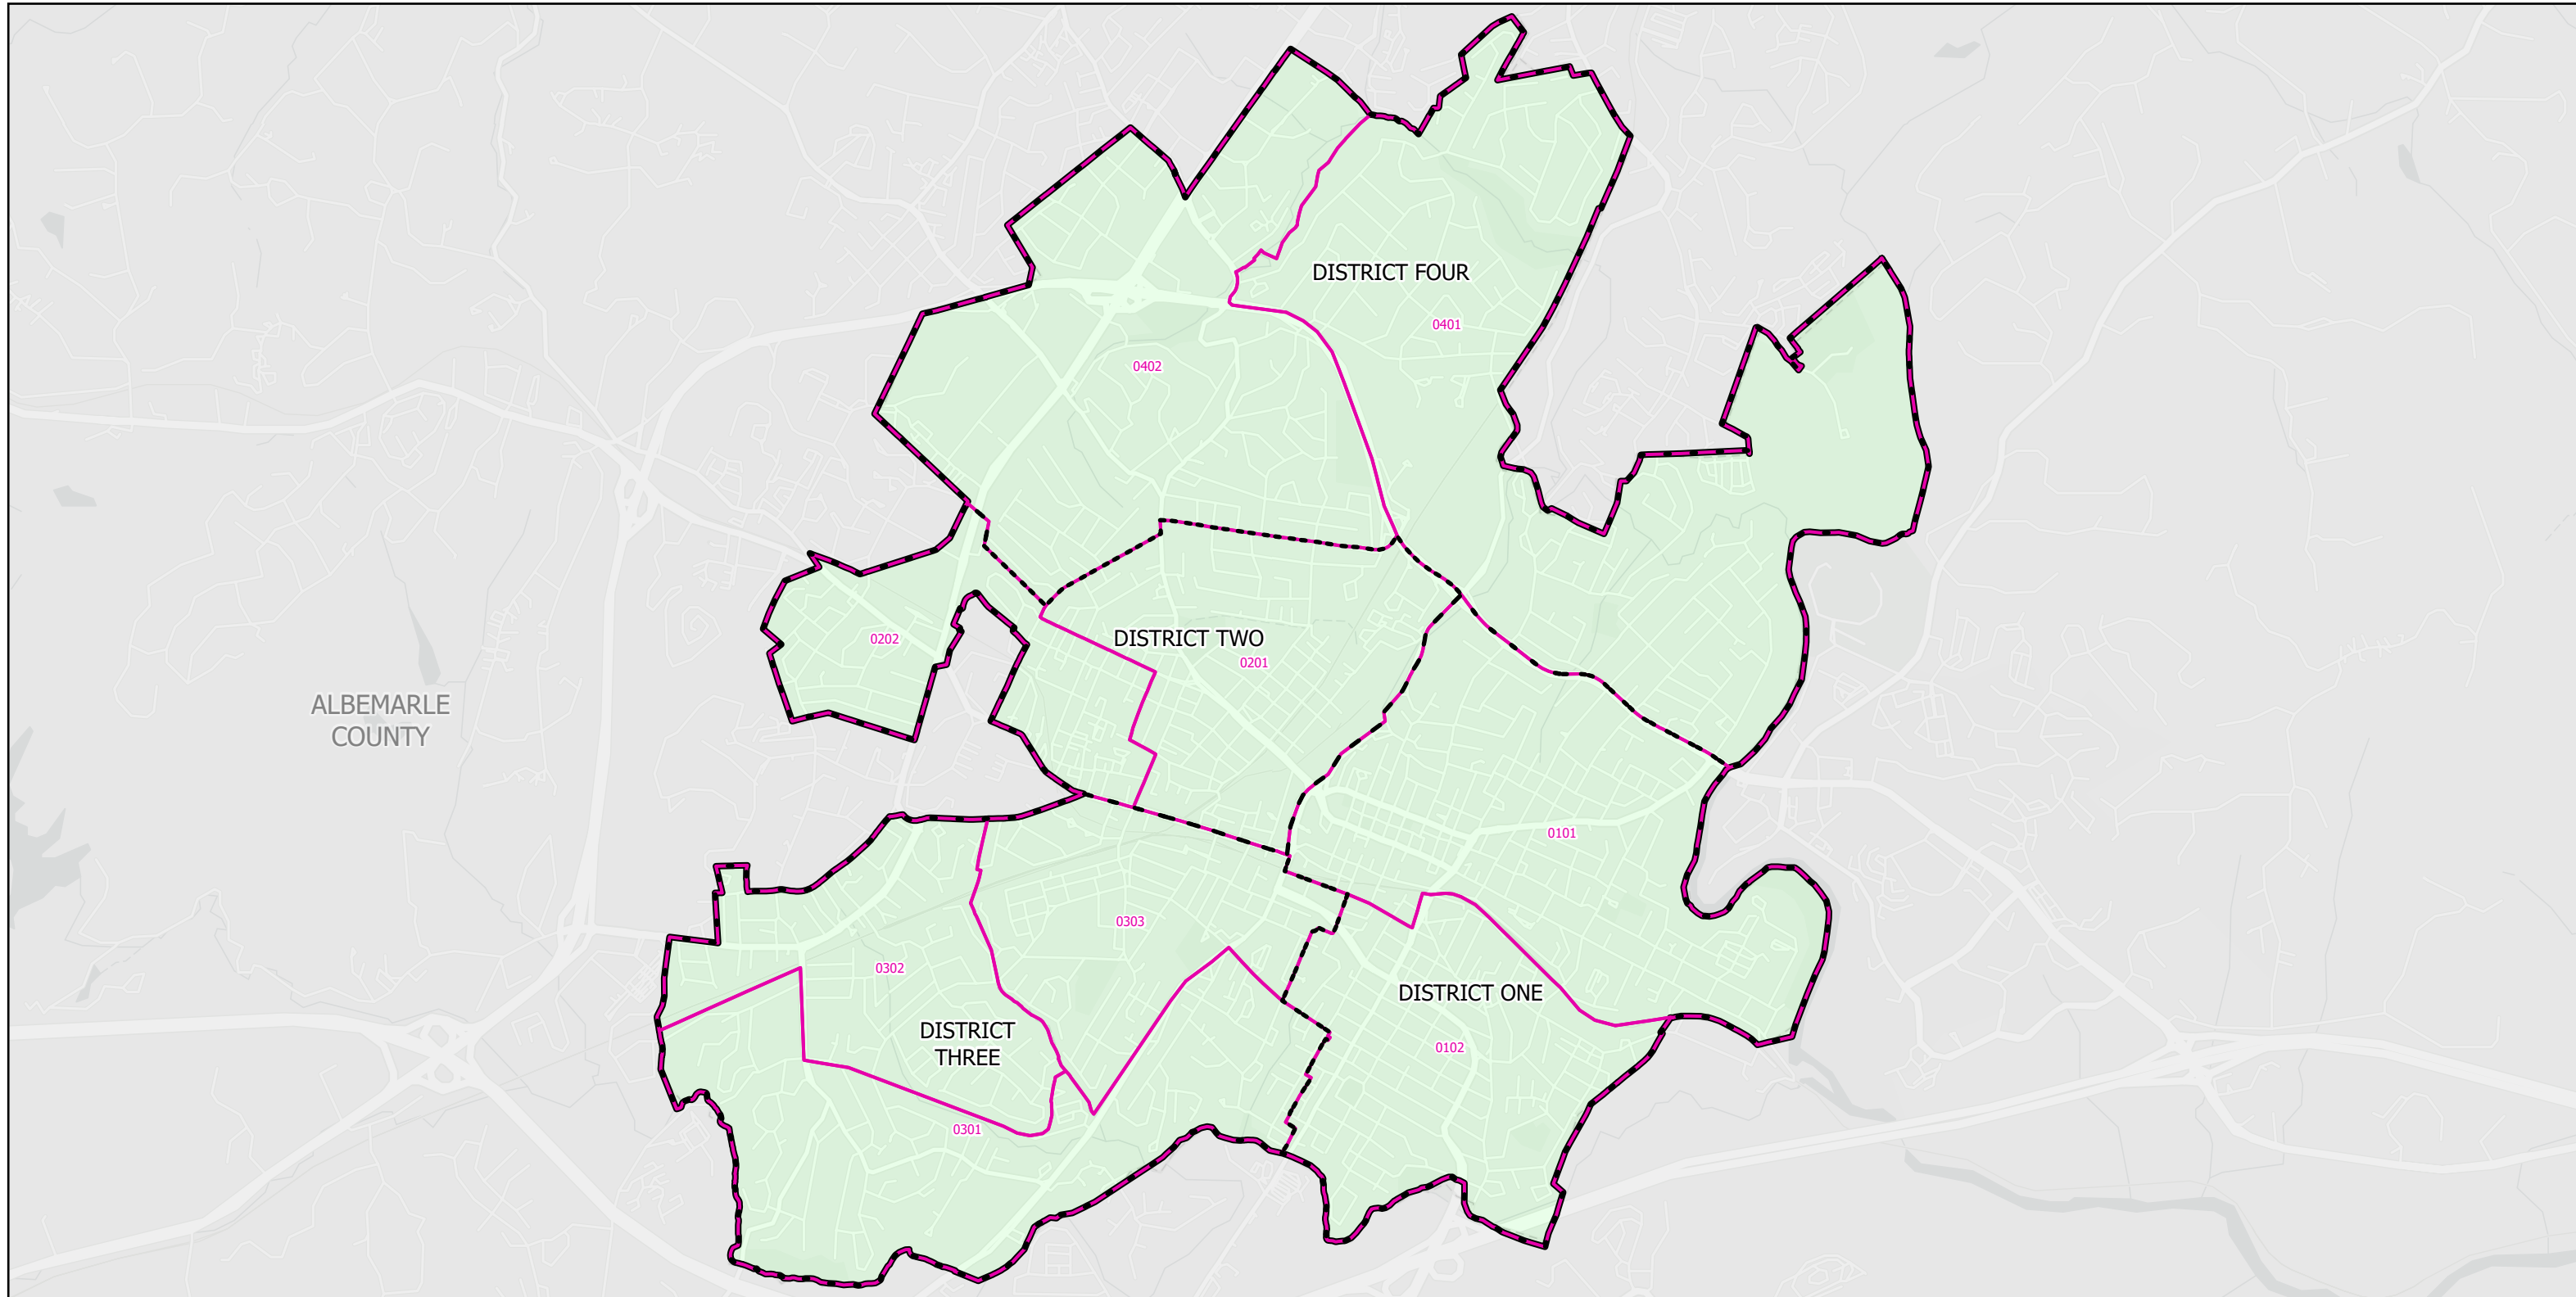

Election Districts and Precincts

Charlottesville City

ALBEMARLE
COUNTY

Created by VA Elect GIS Dept 3/30/2026
Base layer Sources: Esri, TomTom, Garmin, FAO, NOAA,
USGS, © OpenStreetMap contributors, and the GIS User
Community