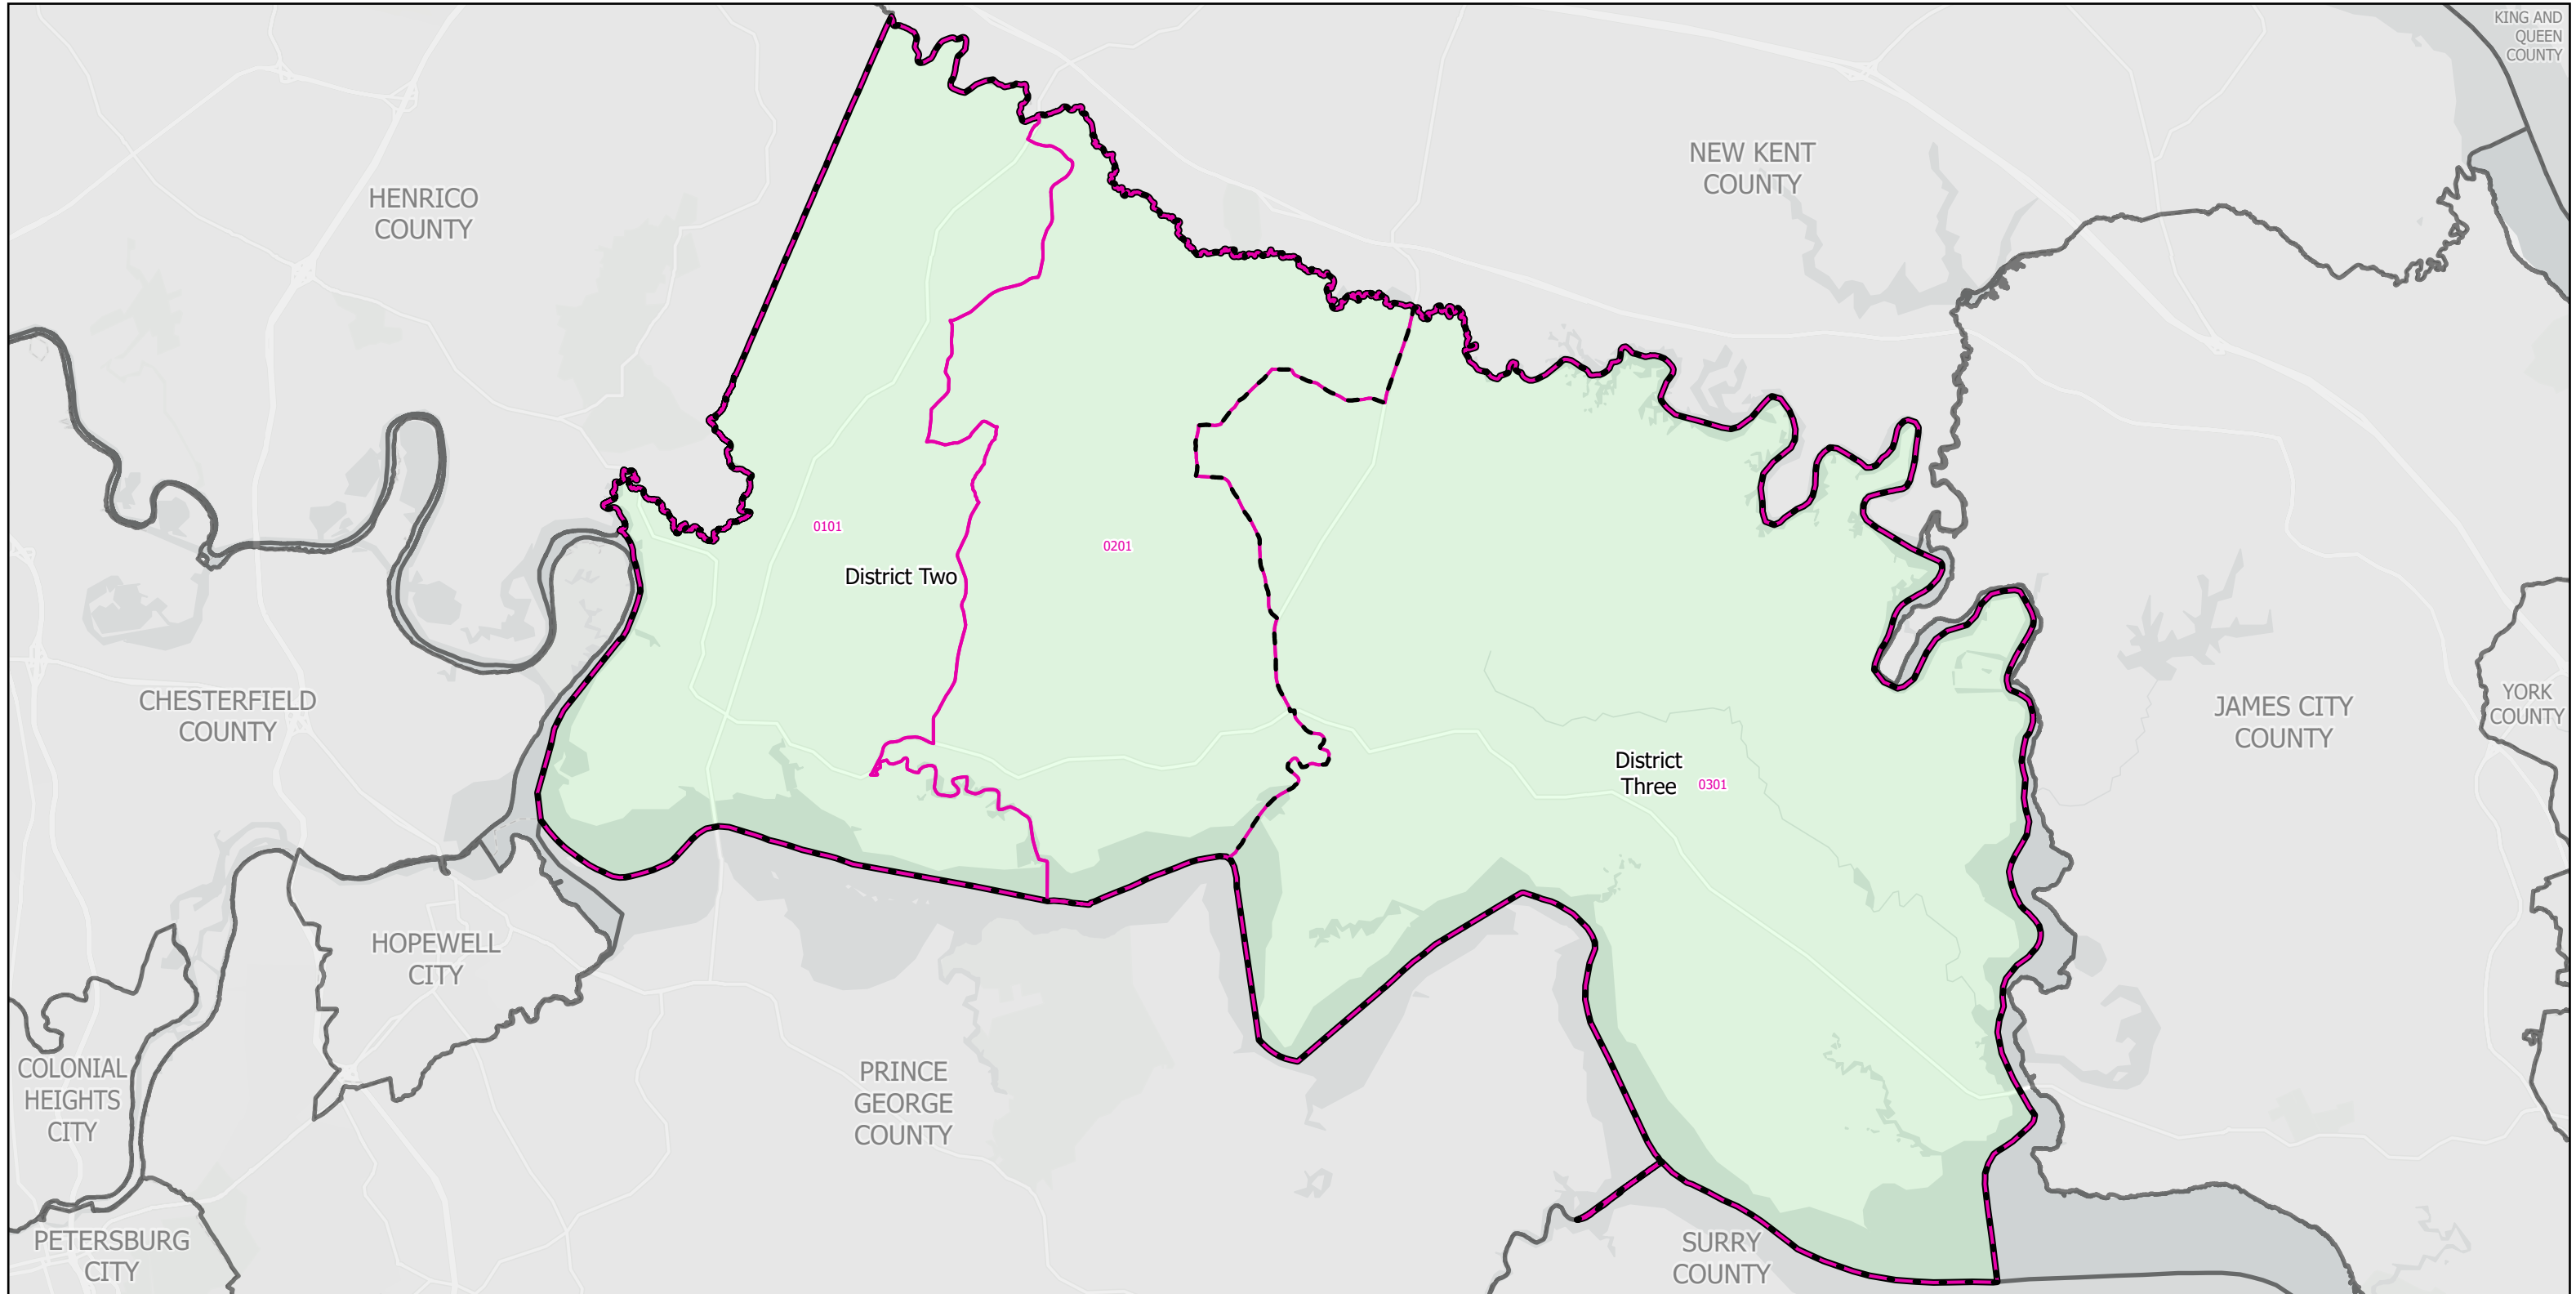

# Election Districts and Precincts

## Charles City County

Legend:

- Locality
- Election District
- Precinct

Created by VA Elect GIS Dept 3/30/2026  
Base layer Sources: Esri, TomTom, Garmin, FAO, NOAA, USGS, © OpenStreetMap contributors, and the GIS User Community