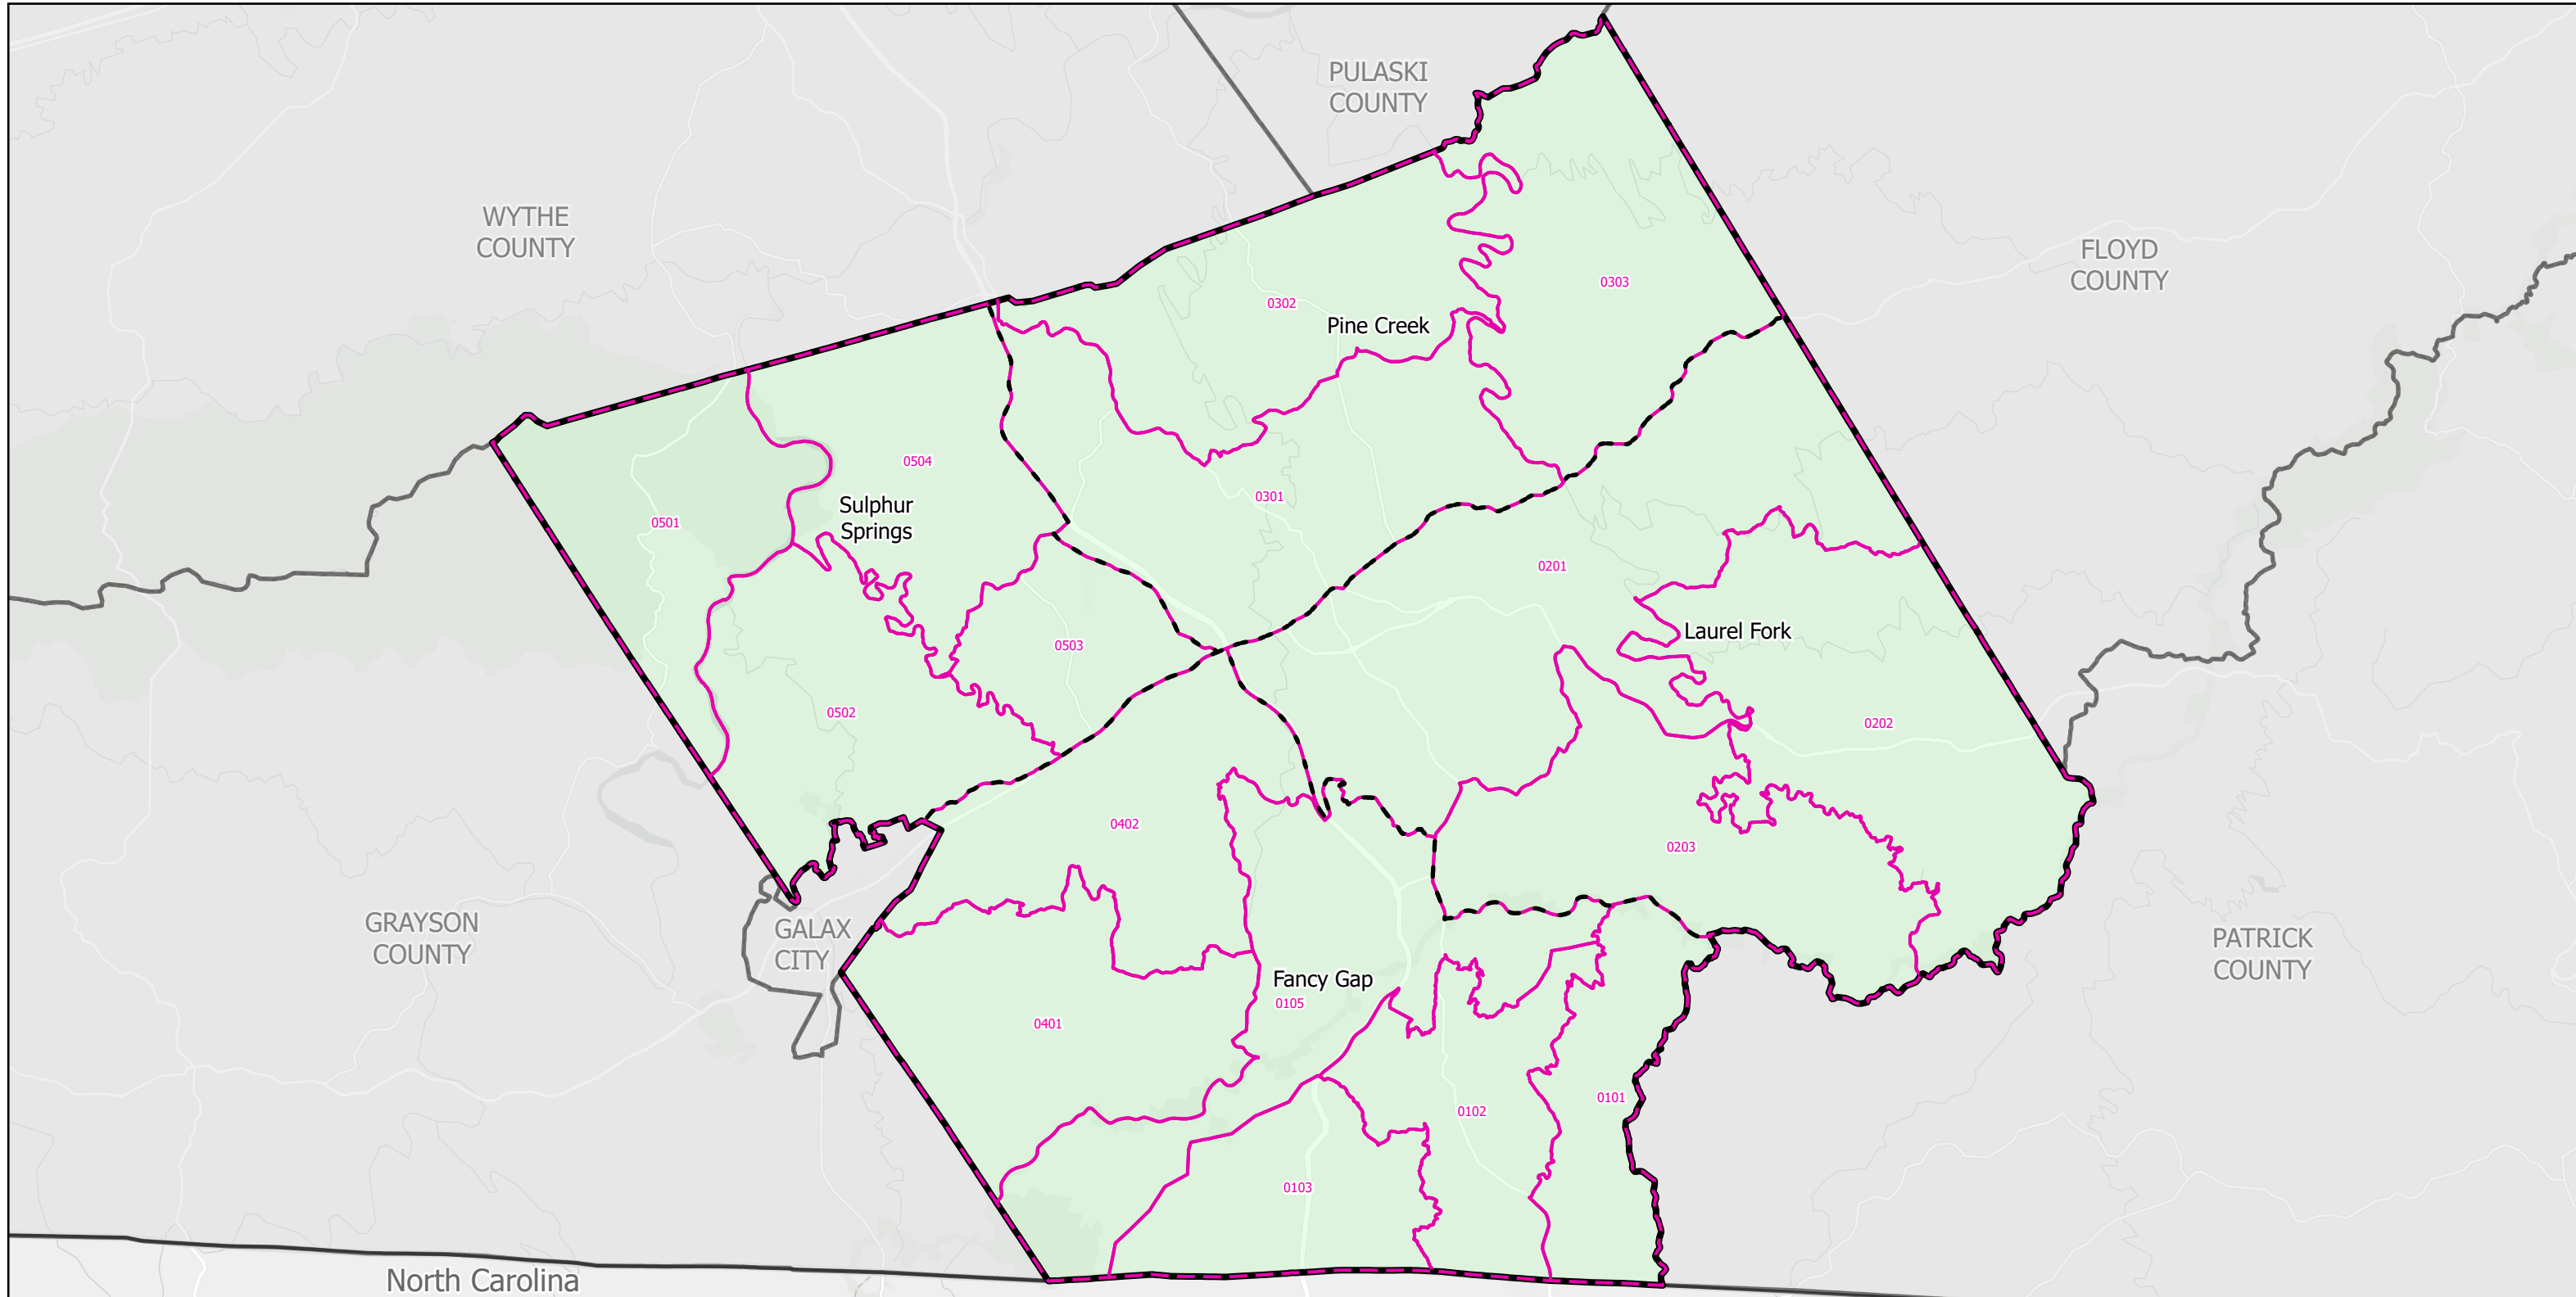

# Election Districts and Precincts

## Carroll County

Legend:

- Locality
- Election District
- Precinct

Created by VA Elect GIS Dept 3/30/2026  
Base layer Sources: Esri, TomTom, Garmin, FAO, NOAA, USGS, © OpenStreetMap contributors, and the GIS User Community