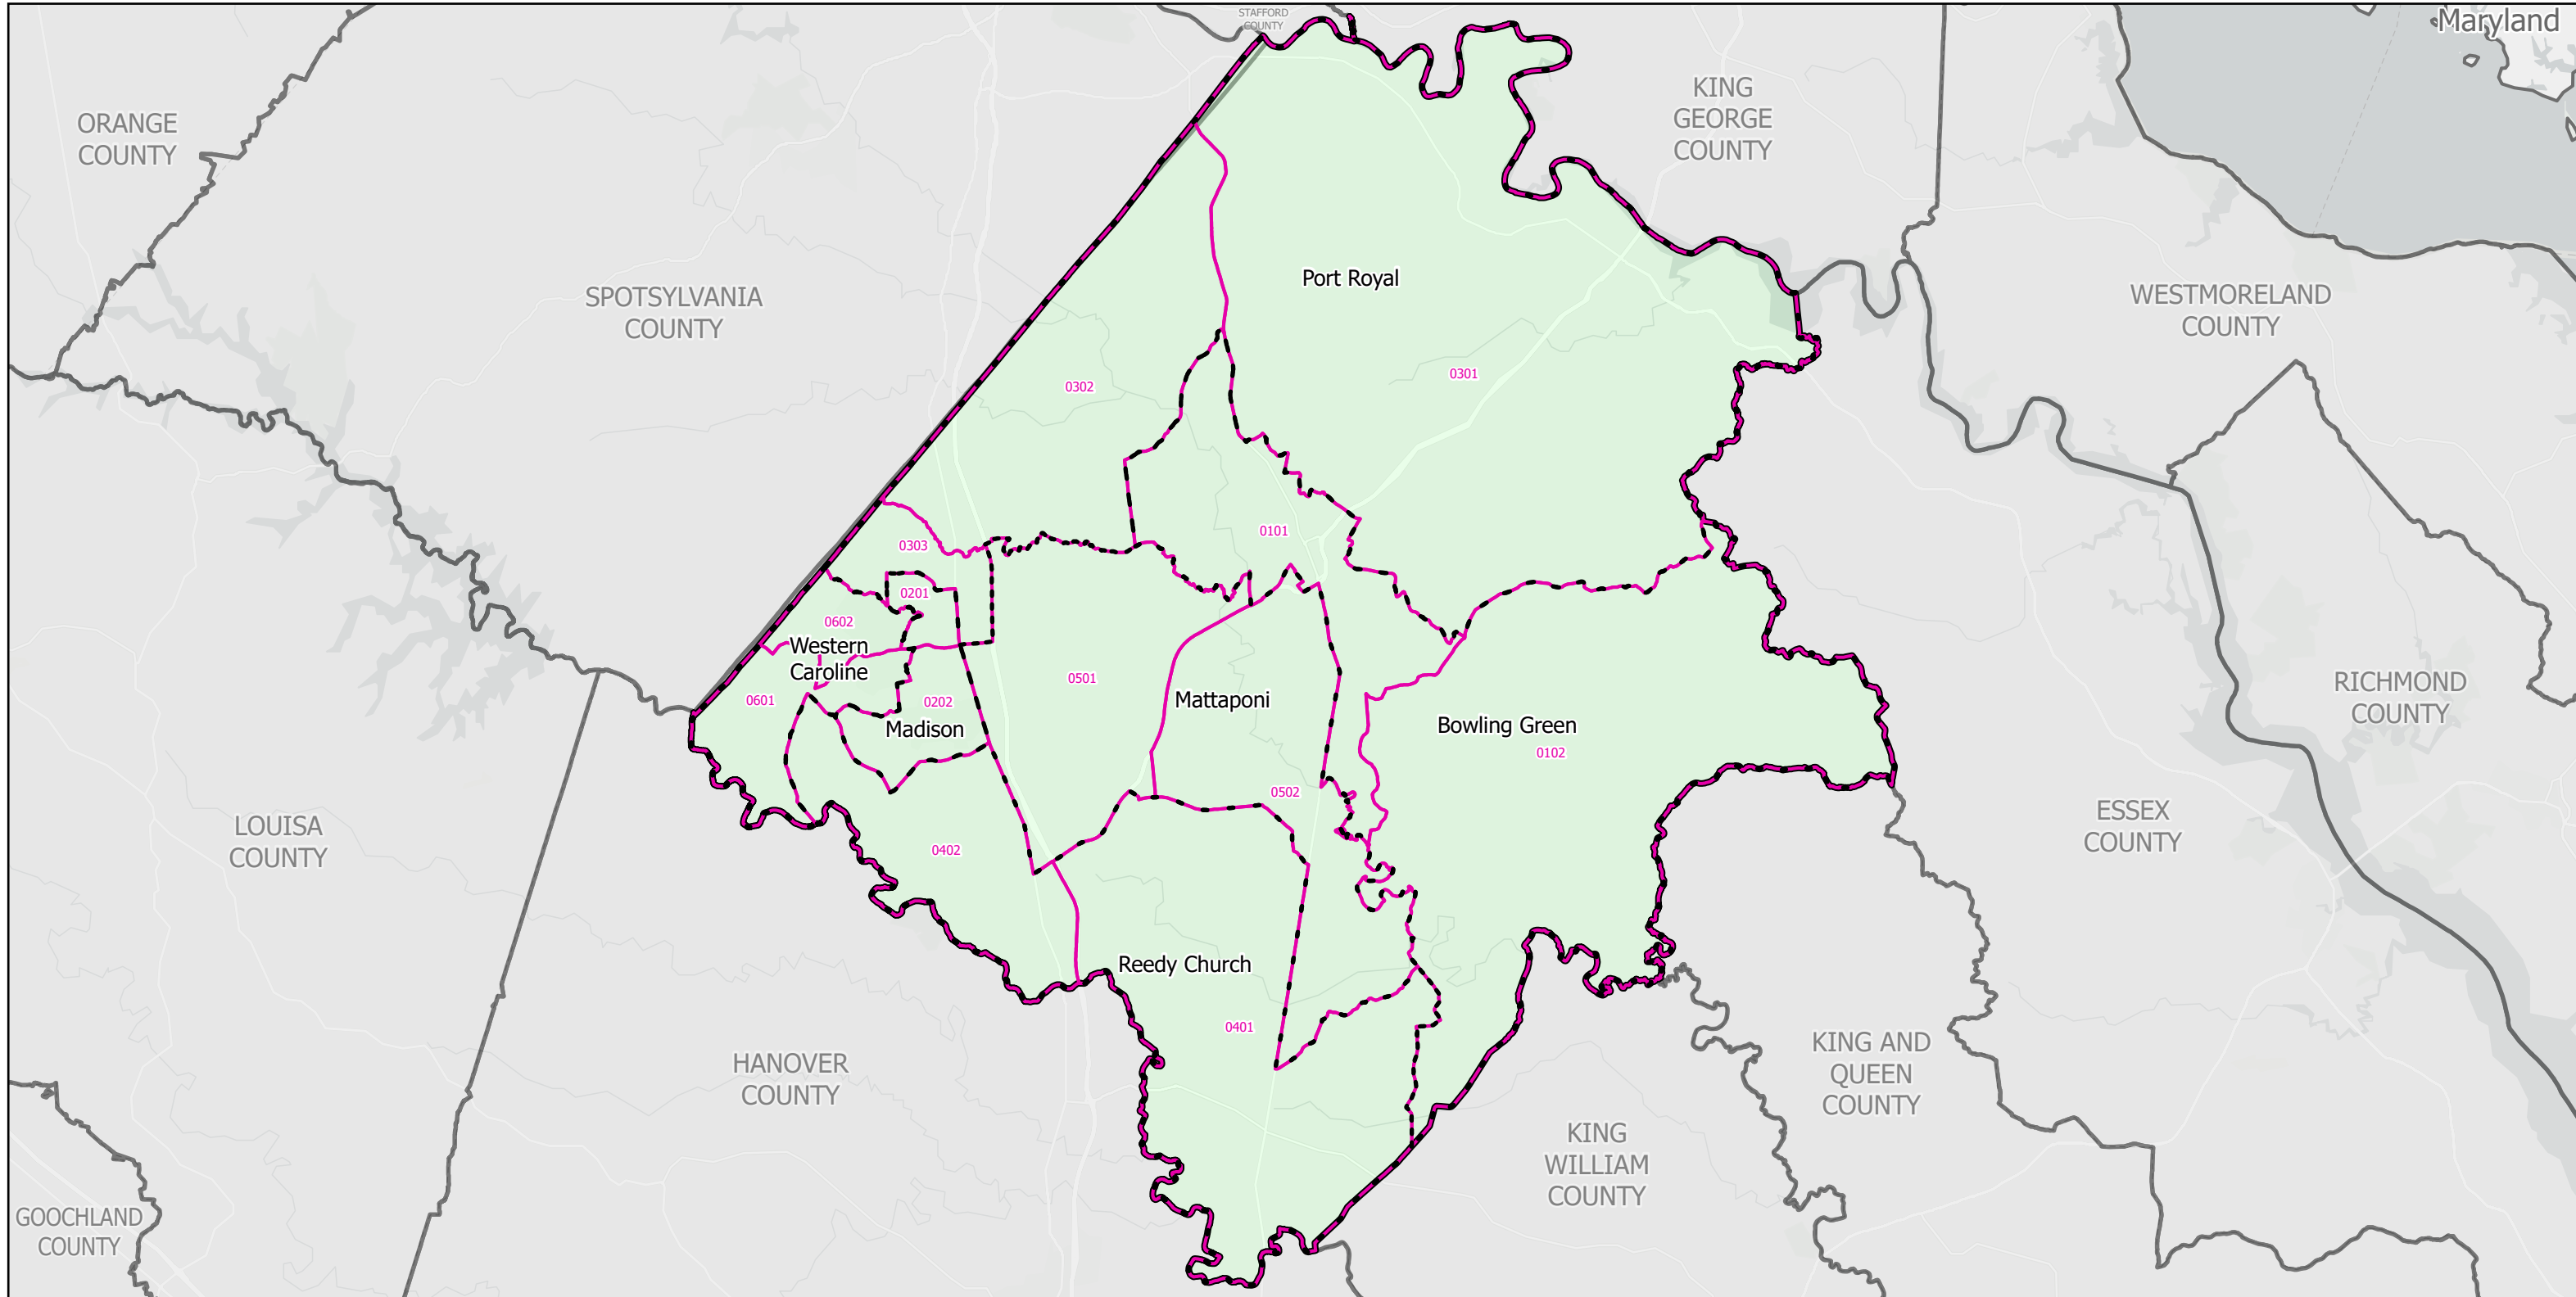

Election Districts and Precincts

Caroline County

Created by VA Elect GIS Dept 3/30/2026
Base layer Sources: Esri, TomTom, Garmin, FAO, NOAA, USGS, © OpenStreetMap contributors, and the GIS User Community