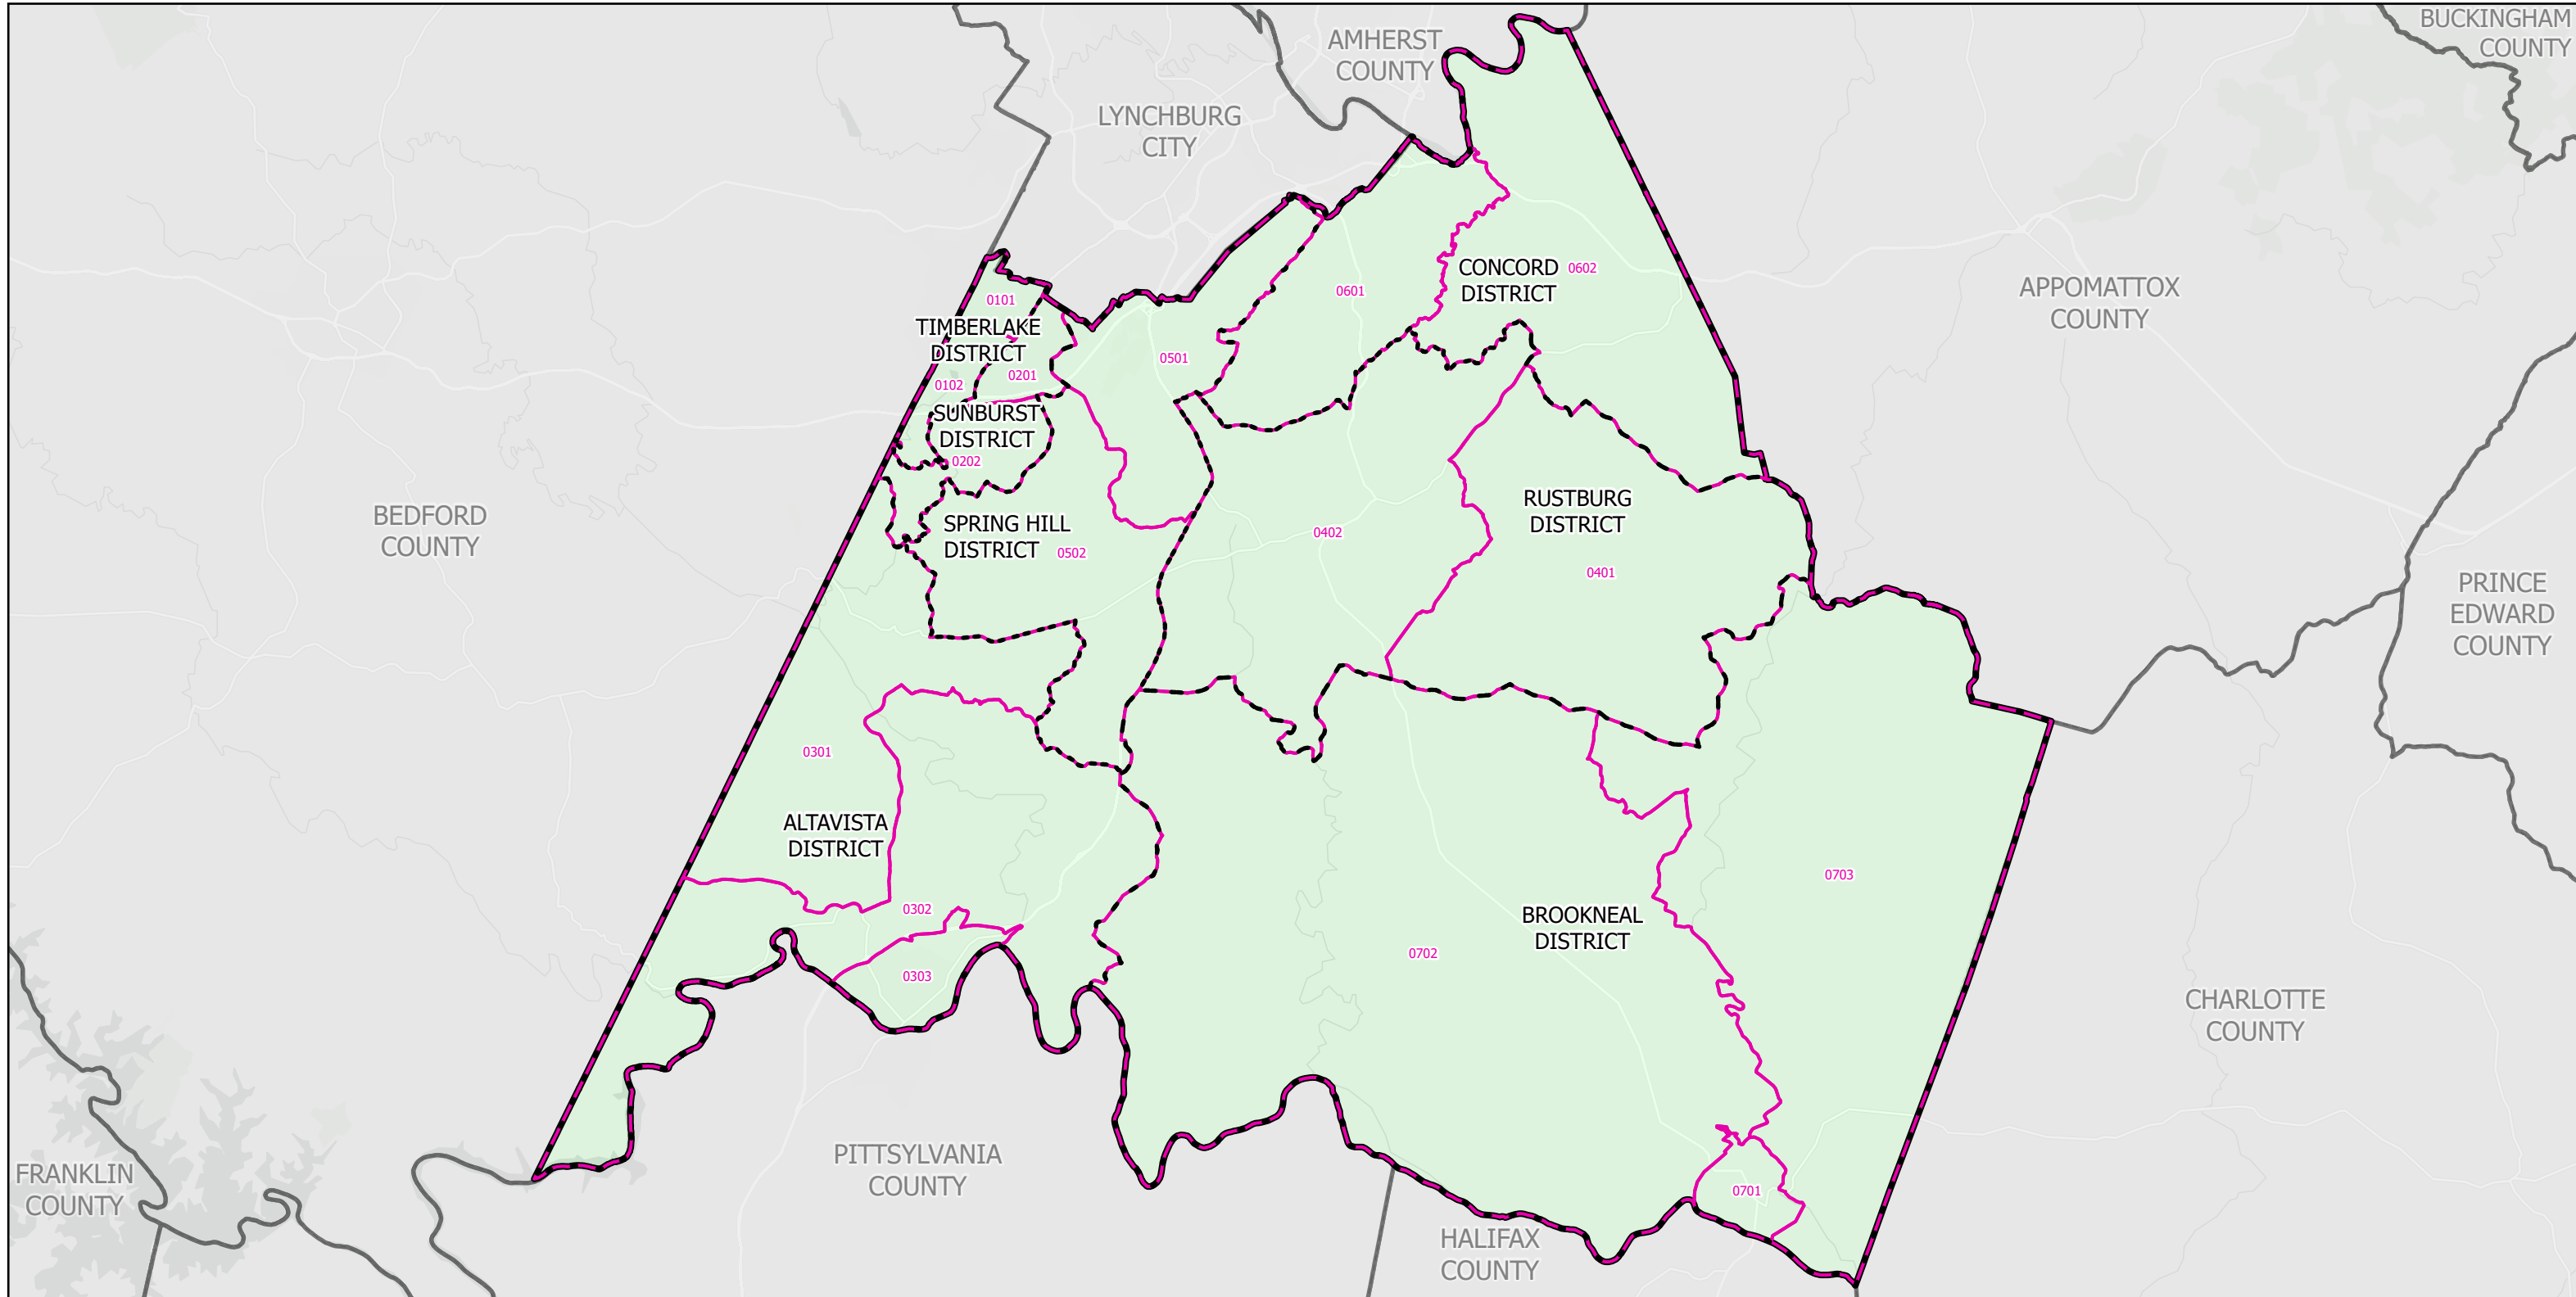

Election Districts and Precincts

Campbell County

Legend:

- Locality
- Election District
- Precinct

N

0 2 4 8 Miles

Created by VA Elect GIS Dept 3/30/2026
Base layer Sources: Esri, TomTom, Garmin, FAO, NOAA, USGS, © OpenStreetMap contributors, and the GIS User Community