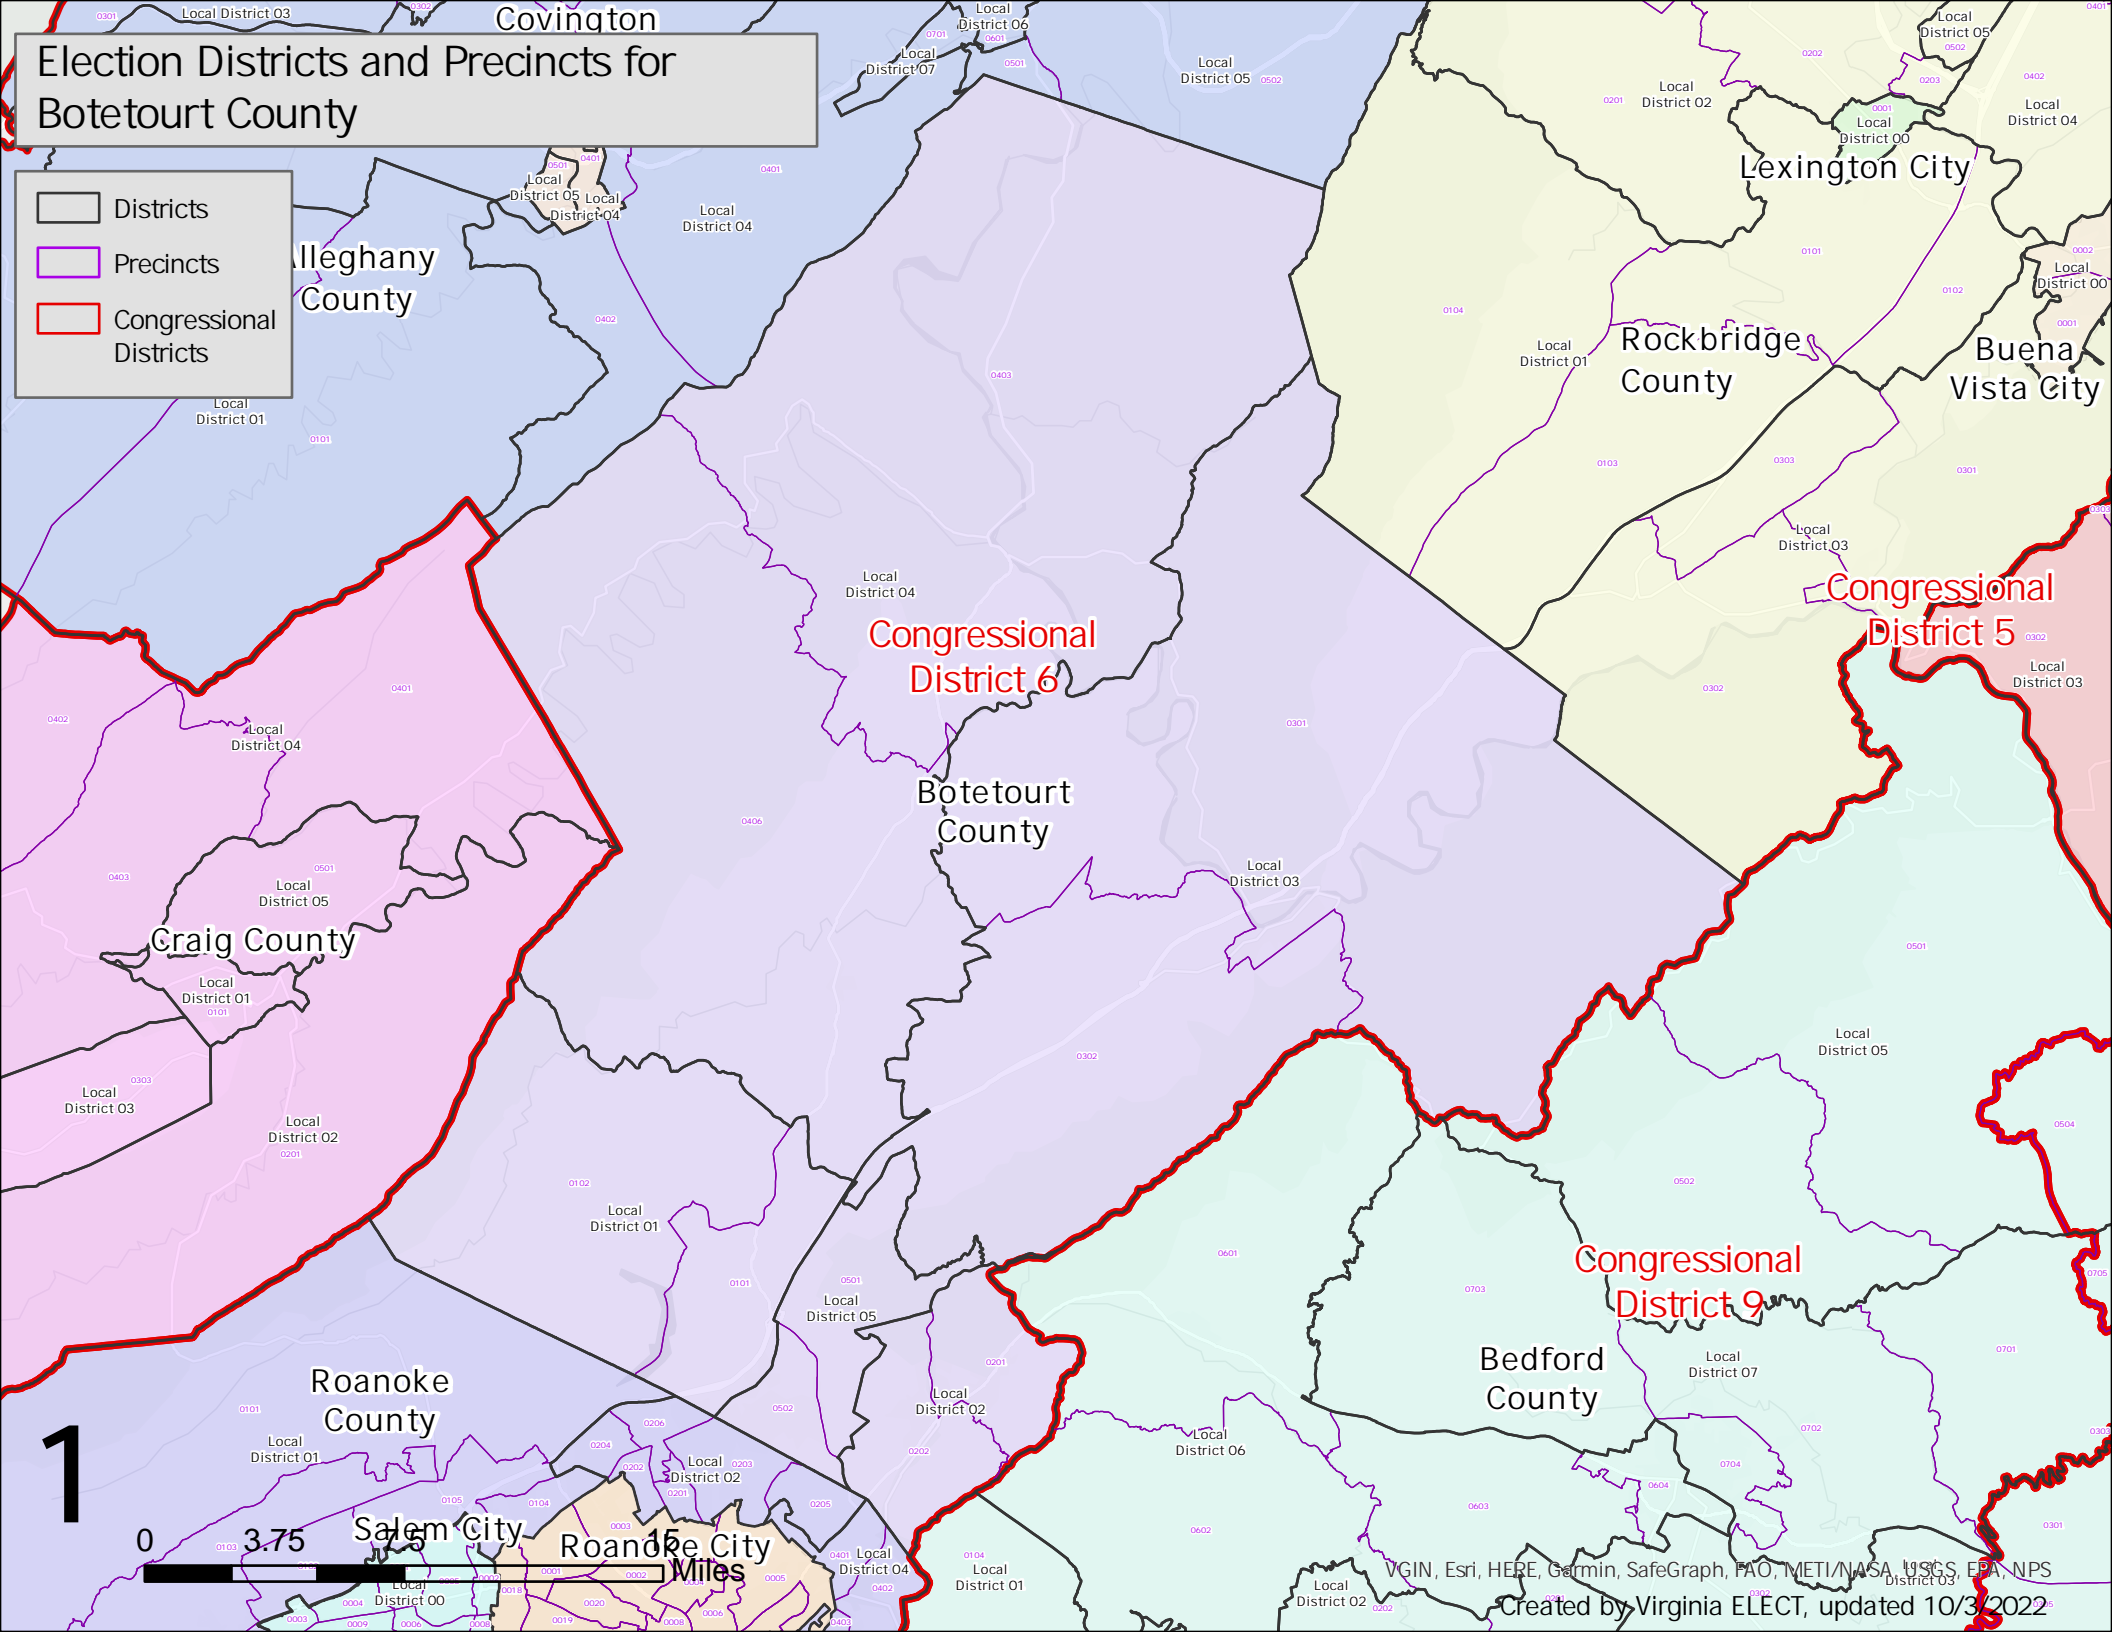

Election Districts and Precincts for Botetourt County

- Districts
- Precincts
- Congressional Districts

1

0 3.75 7.5 15 Miles