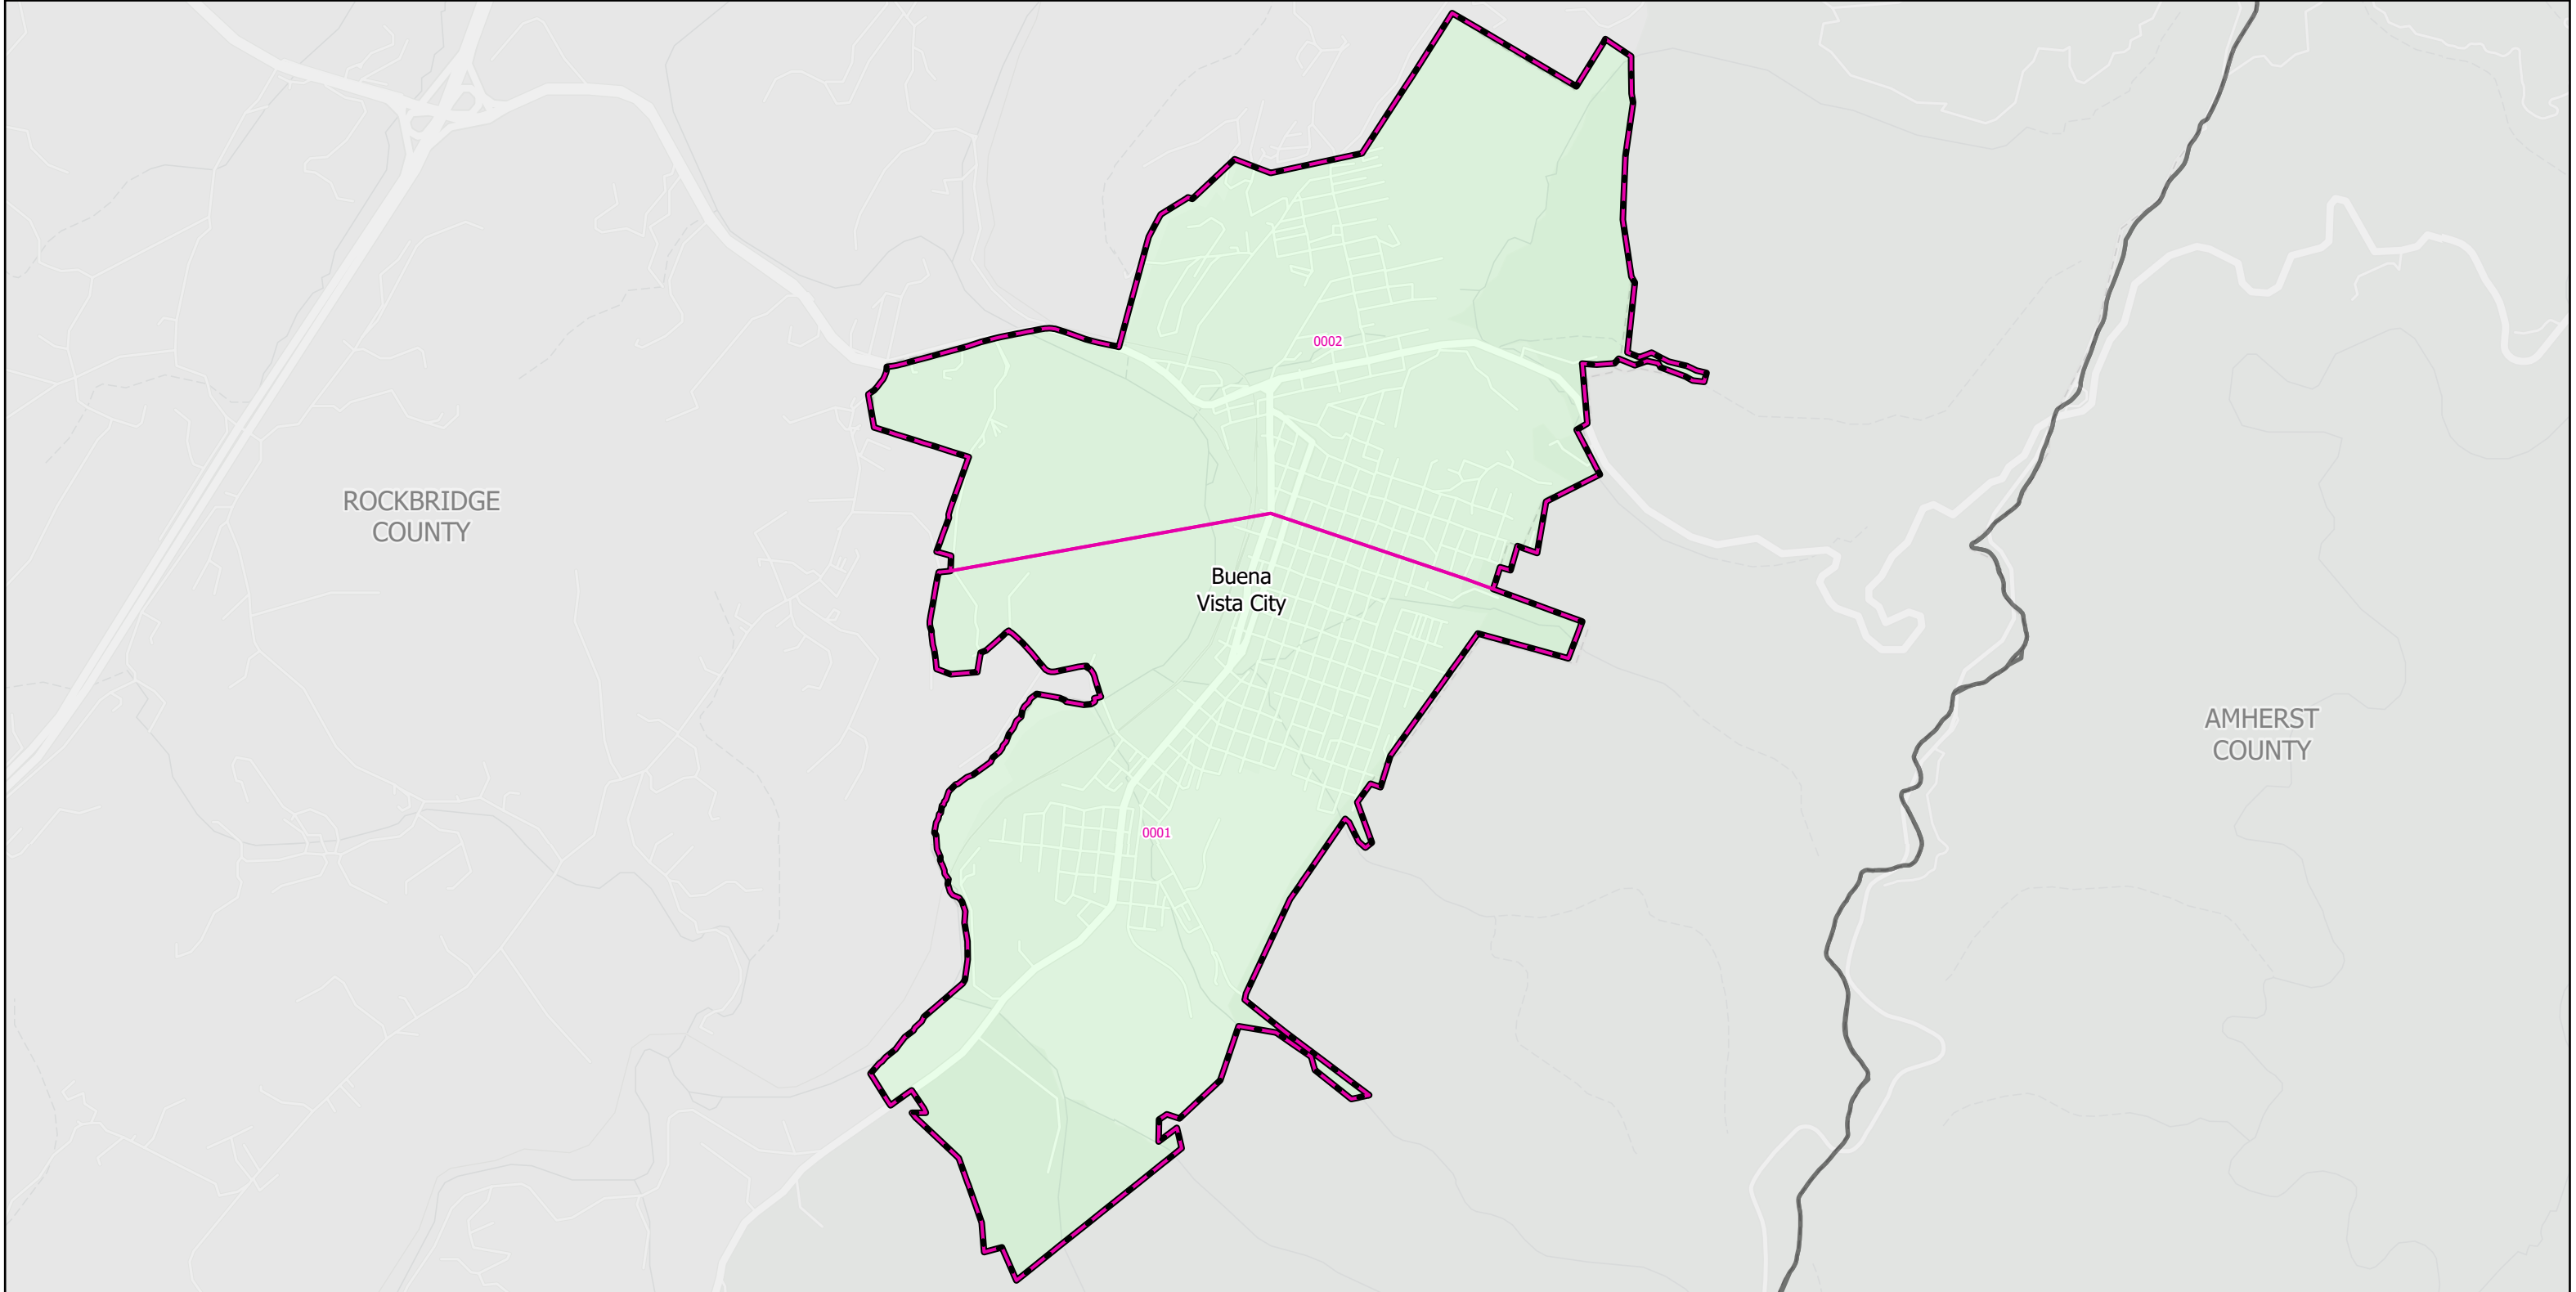

Election Districts and Precincts

Buena Vista City

Created by VA Elect GIS Dept 3/30/2026
Base layer Sources: Esri, TomTom, Garmin, FAO, NOAA, USGS, © OpenStreetMap contributors, and the GIS User Community