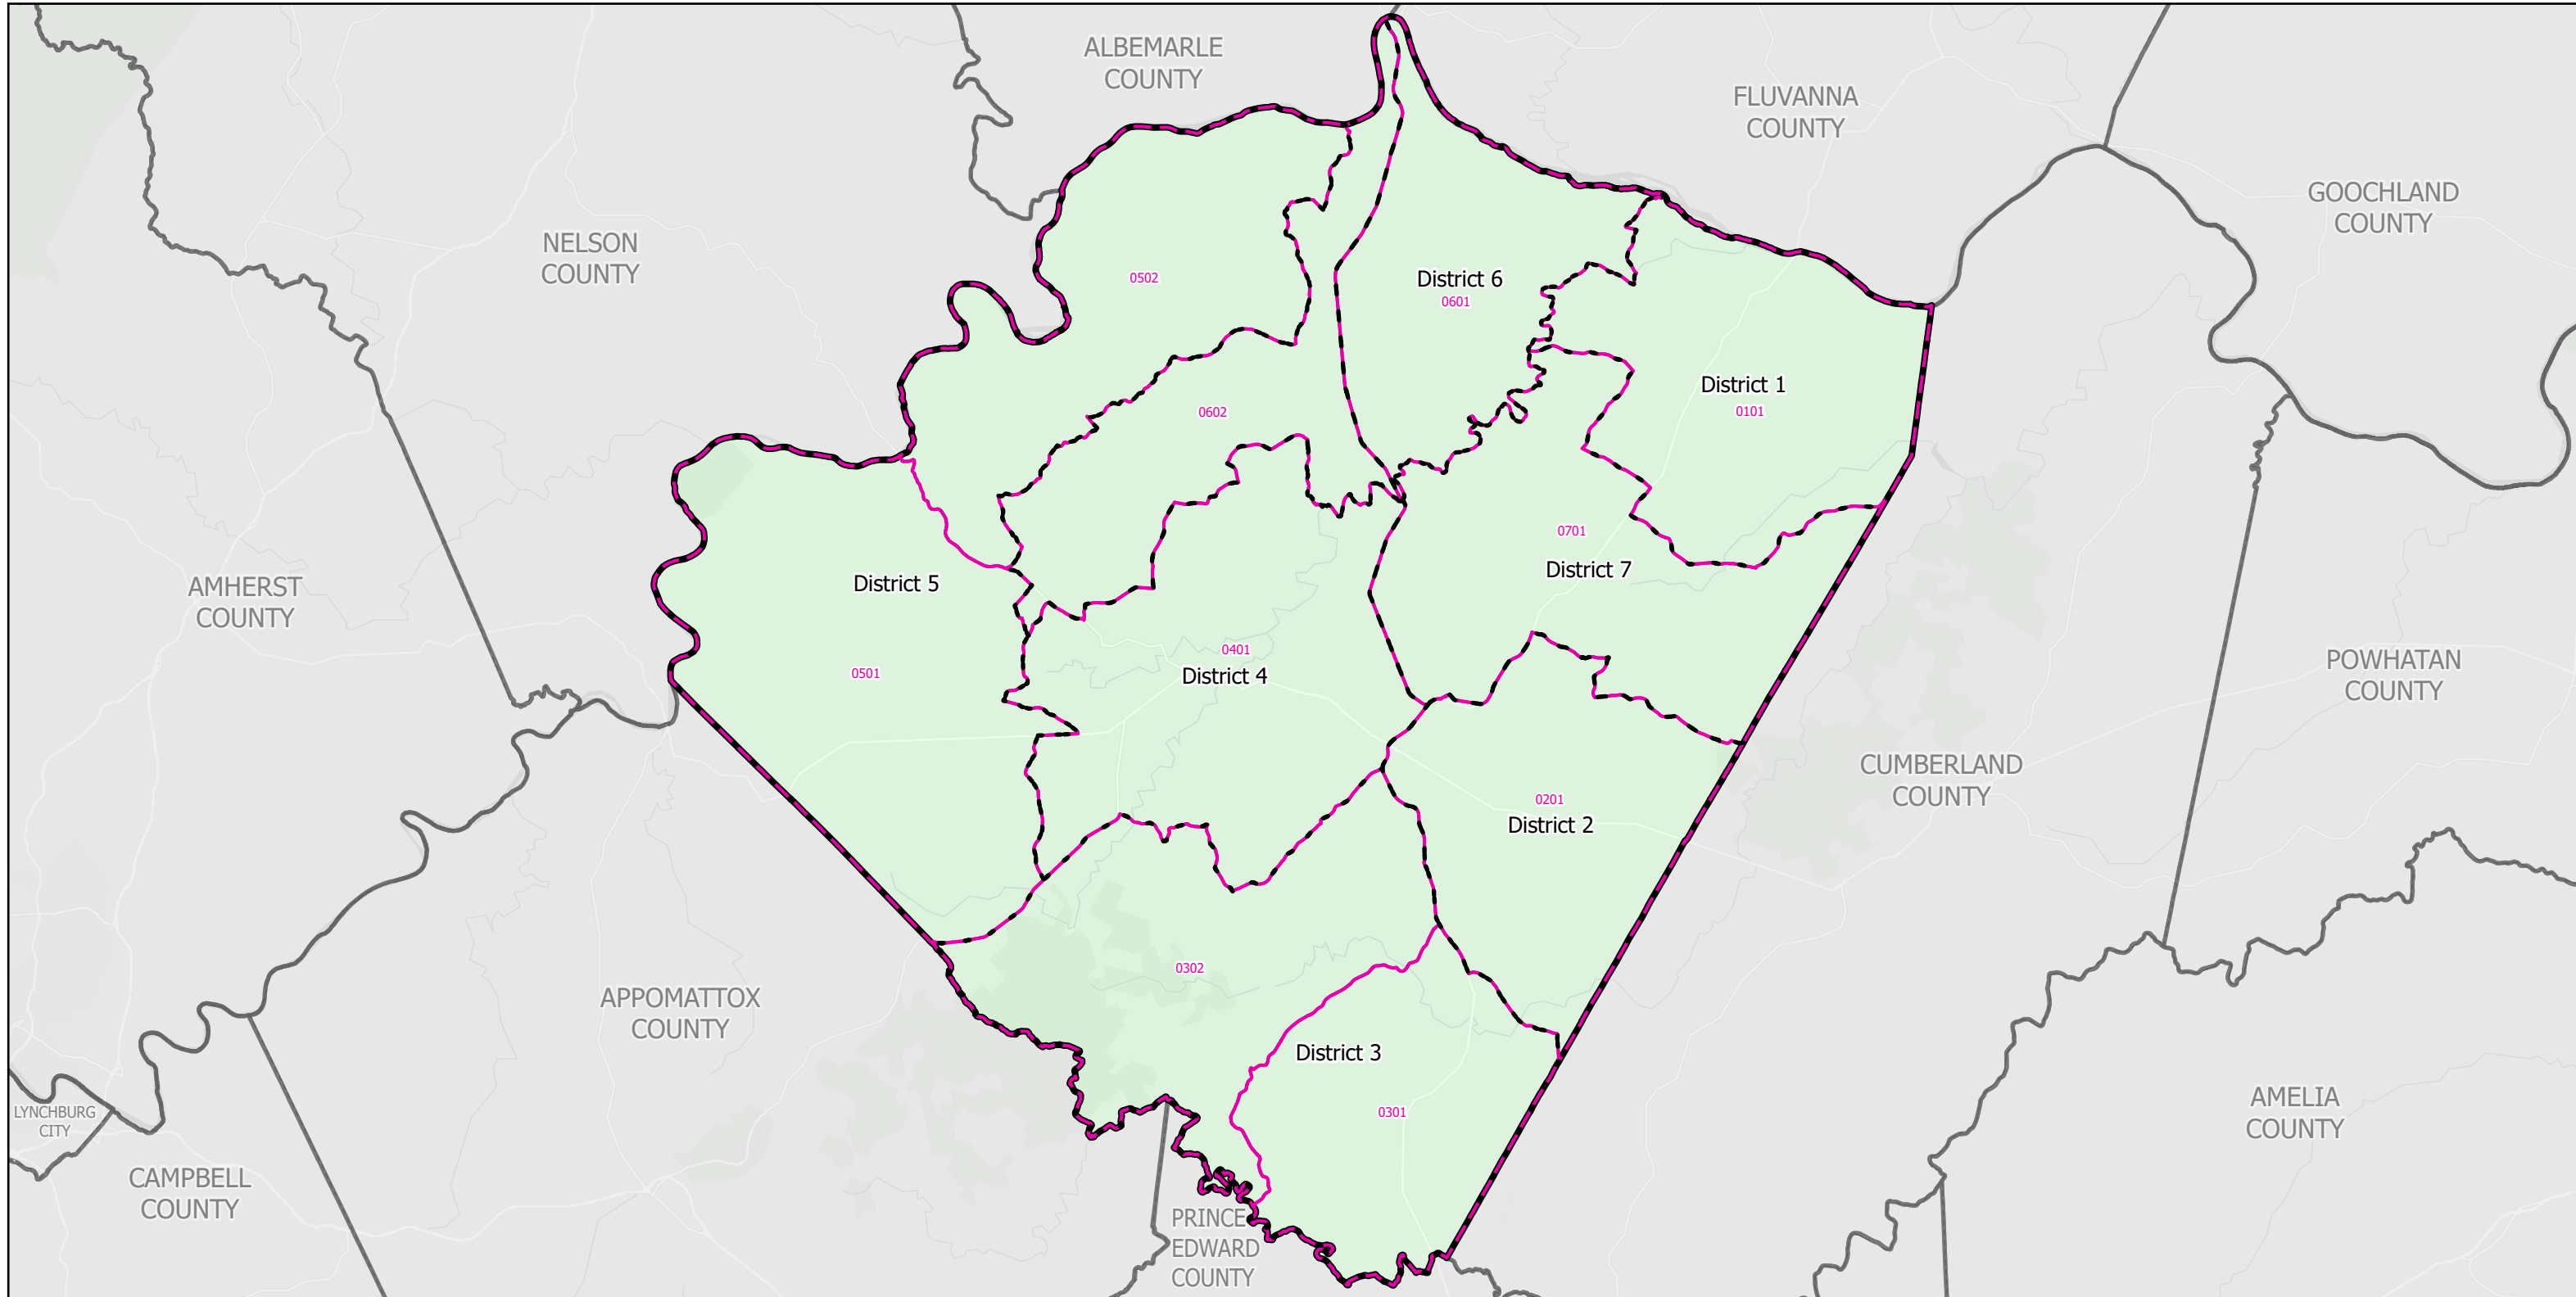

Election Districts and Precincts

Buckingham County

 Locality
 Election District
 Precinct

Created by VA Elect GIS Dept 3/30/2026
Base layer Sources: Esri, TomTom, Garmin, FAO, NOAA, USGS, © OpenStreetMap contributors, and the GIS User Community