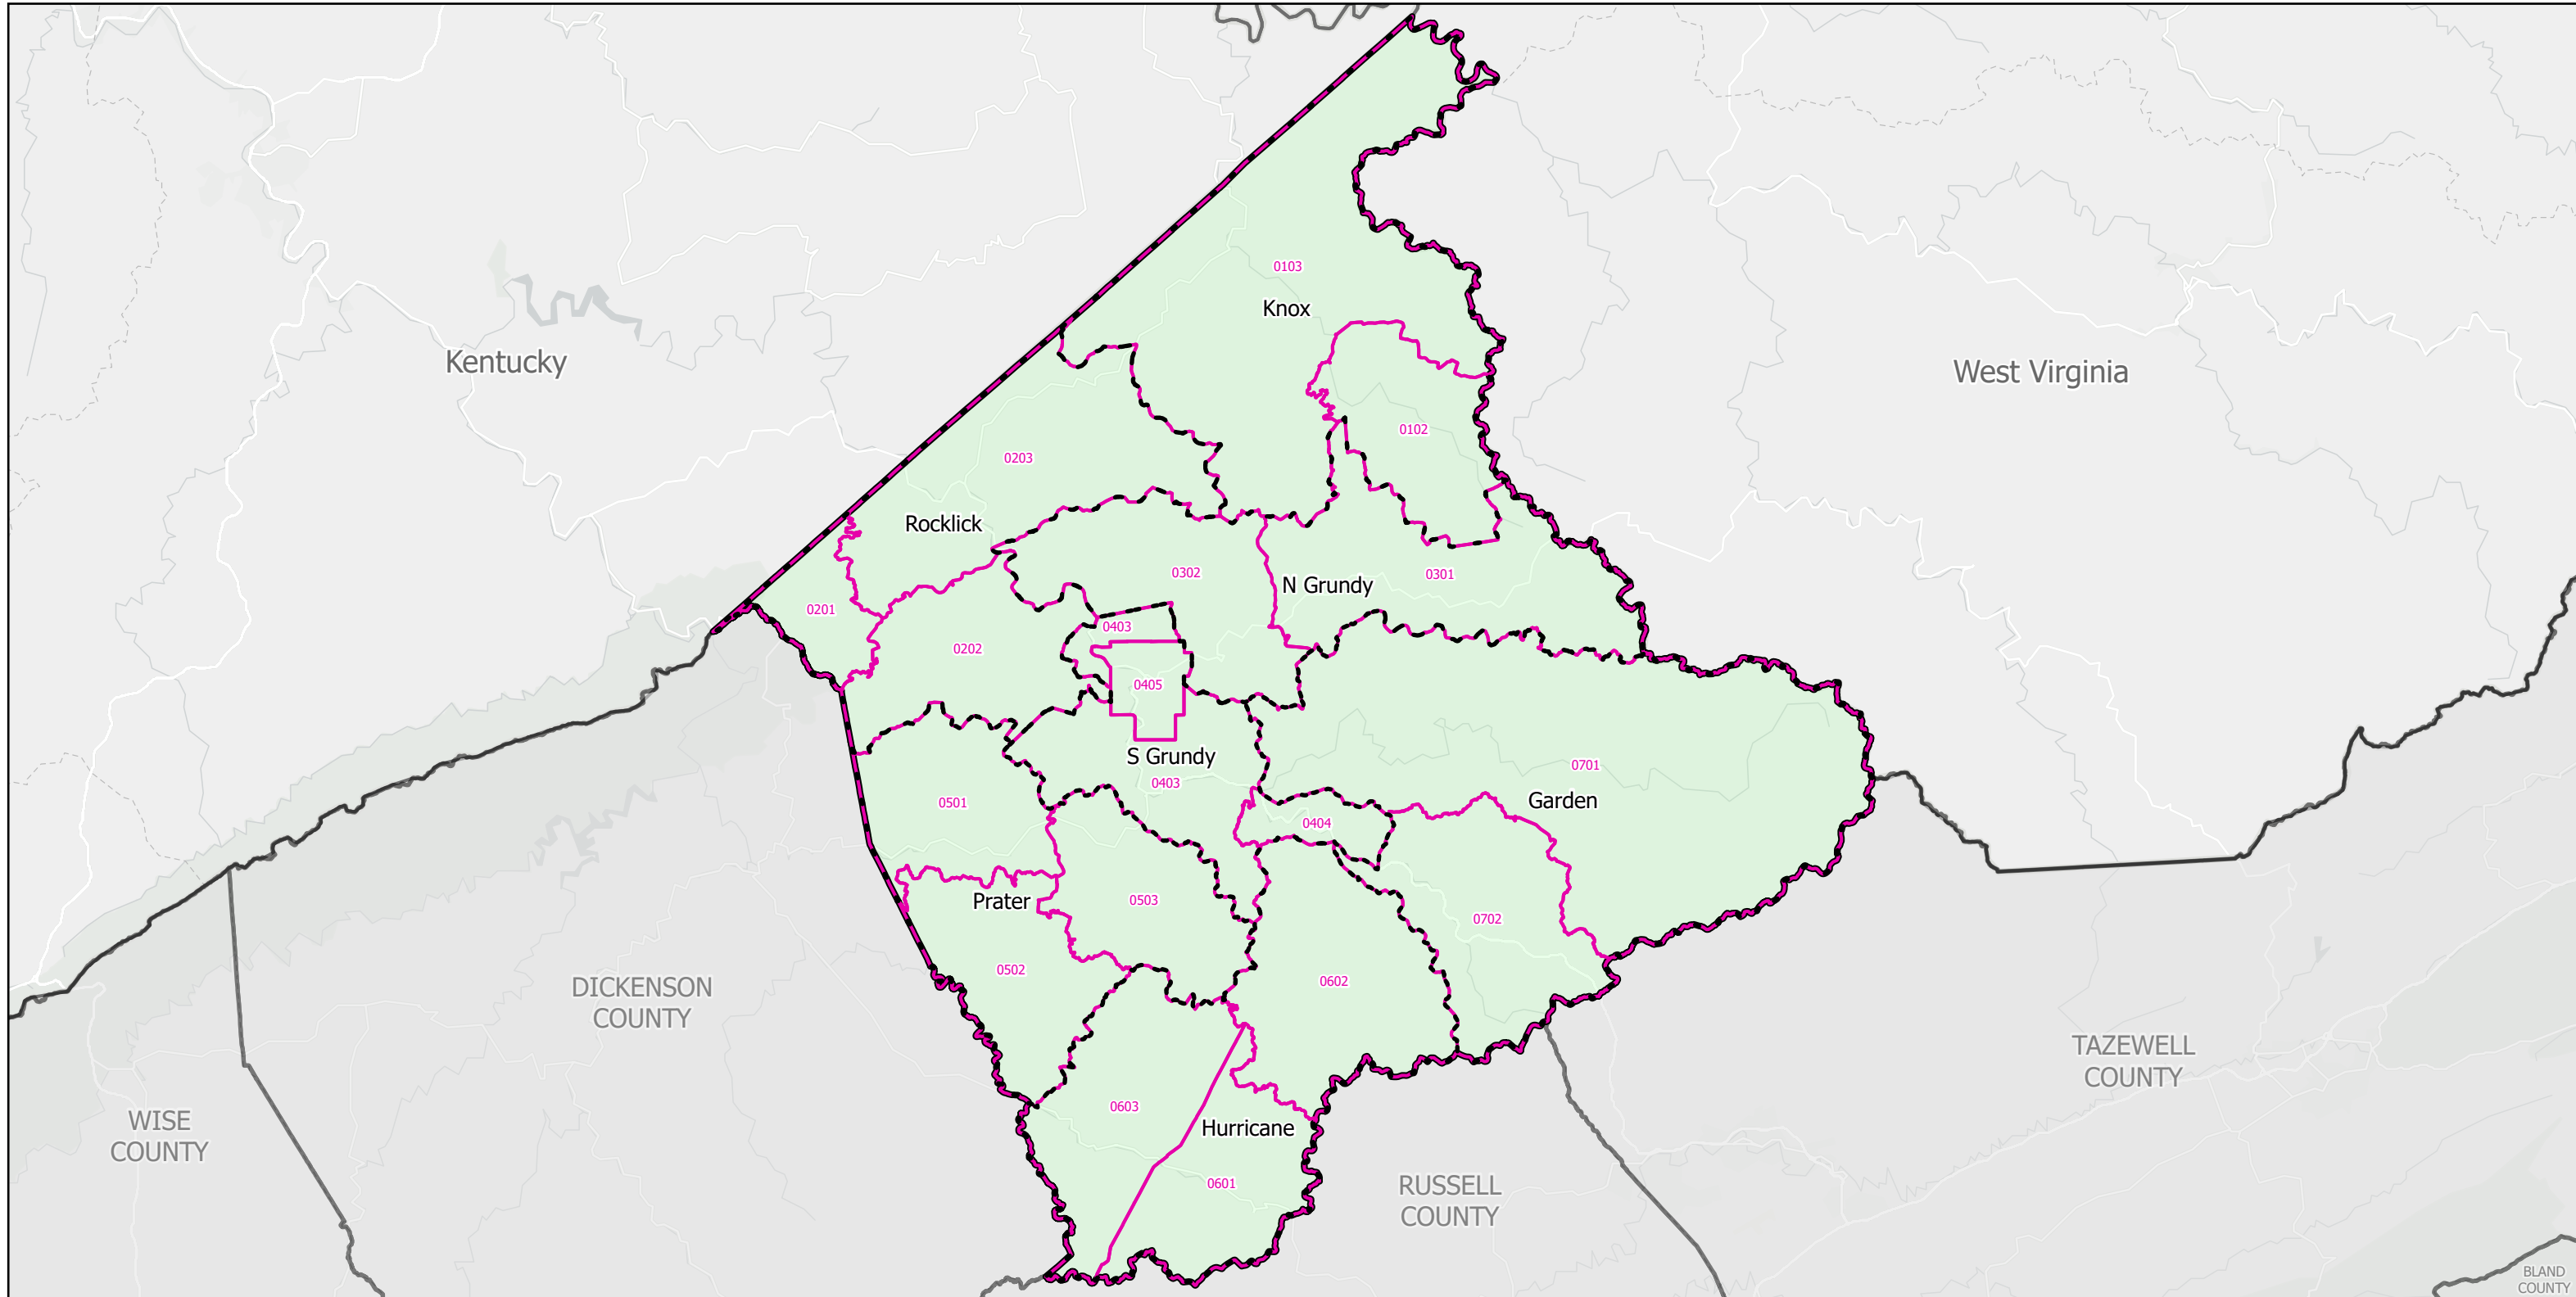

Election Districts and Precincts

Buchanan County

 Locality
 Election District
 Precinct

Created by VA Elect GIS Dept 3/30/2026
Base layer Sources: Esri, TomTom, Garmin, FAO, NOAA, USGS, © OpenStreetMap contributors, and the GIS User Community