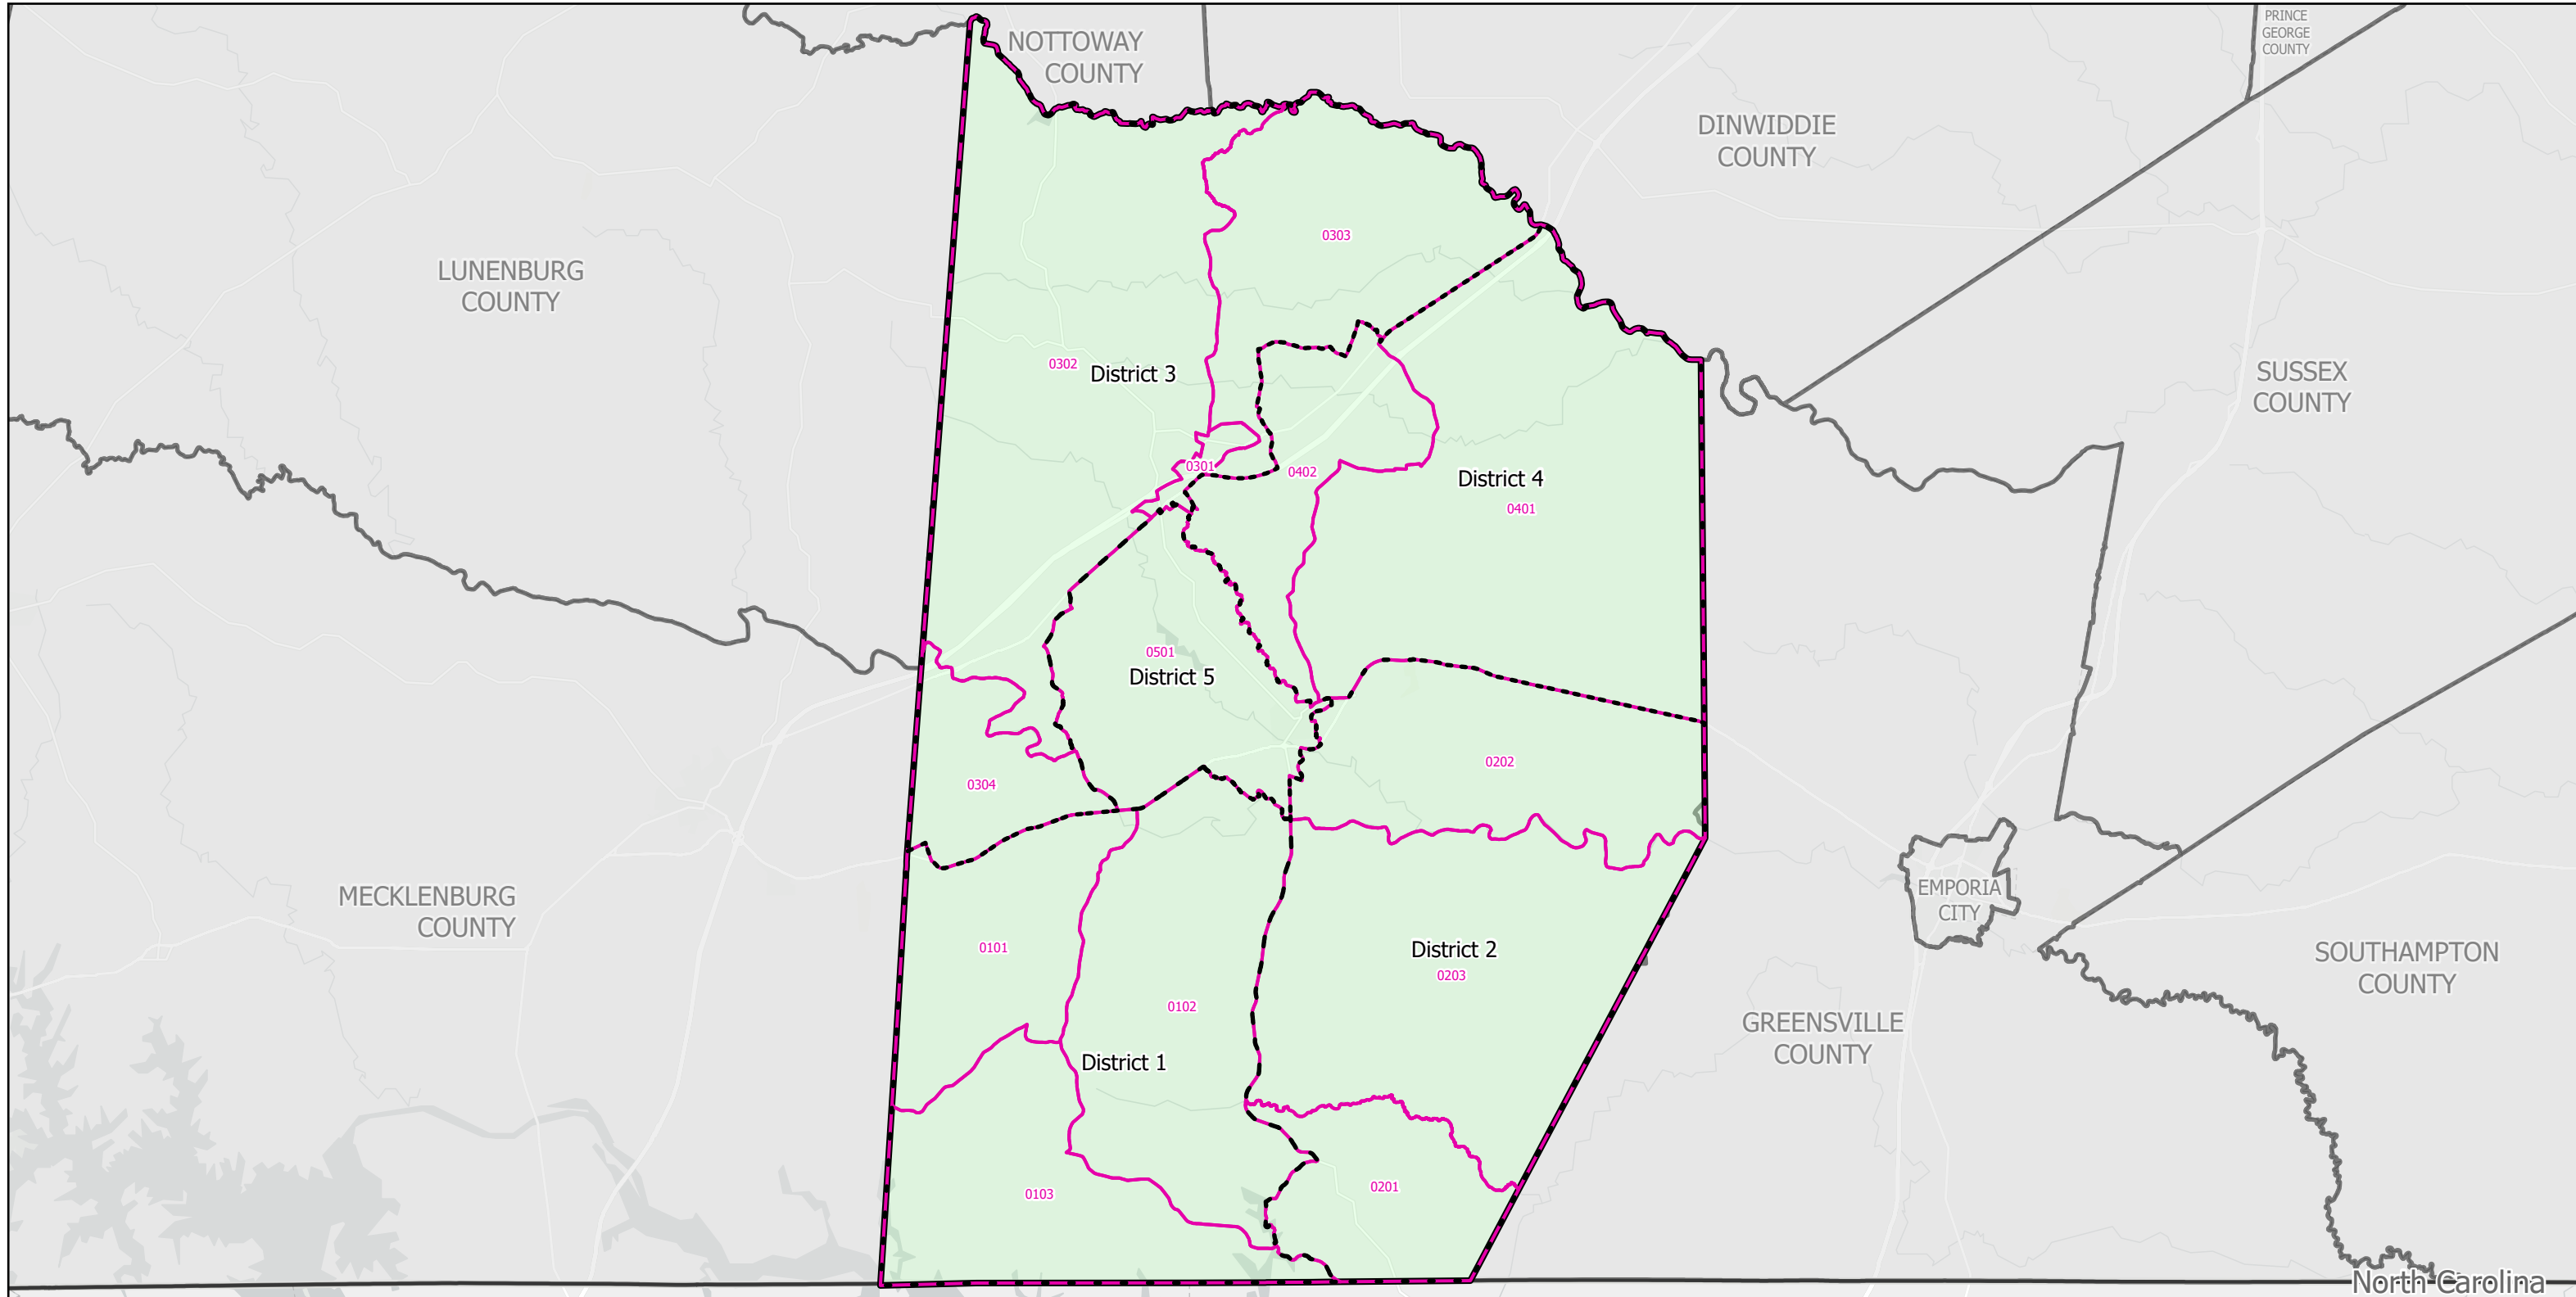

Election Districts and Precincts

Brunswick County

Legend:

- Locality
- Election District
- Precinct

Created by VA Elect GIS Dept 3/30/2026
Base layer Sources: Esri, TomTom, Garmin, FAO, NOAA, USGS, © OpenStreetMap contributors, and the GIS User Community