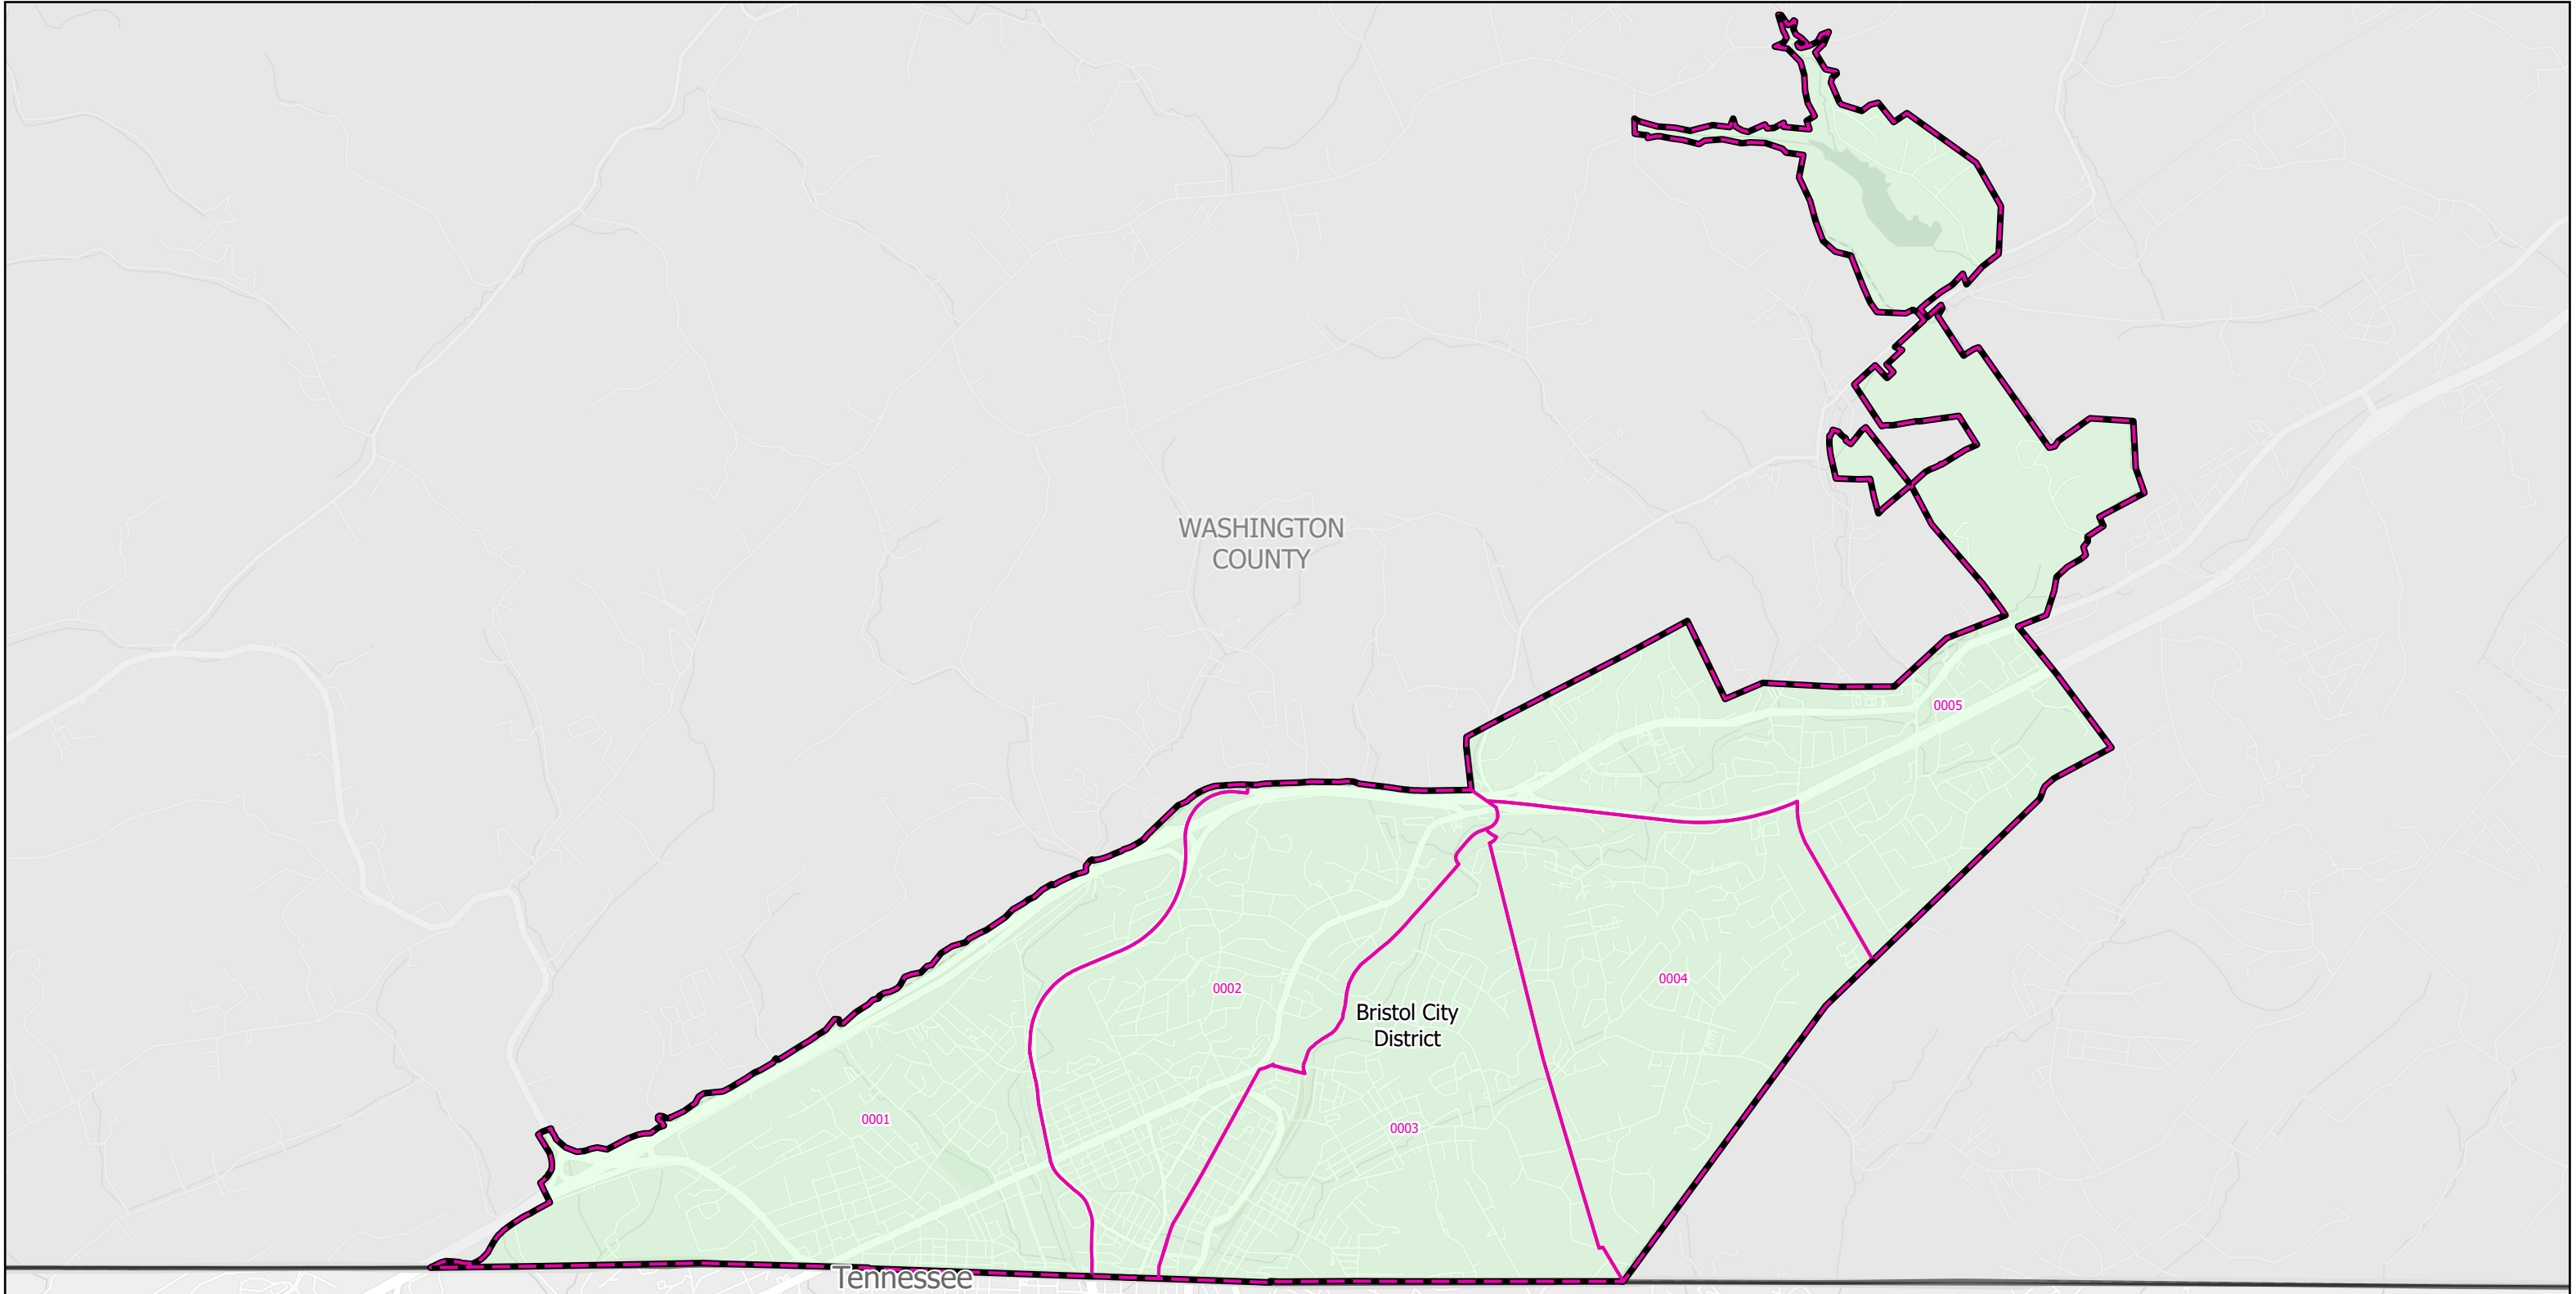

Election Districts and Precincts

Bristol City

Created by VA Elect GIS Dept 3/30/2026
Base layer Sources: Esri, TomTom, Garmin, FAO, NOAA, USGS, © OpenStreetMap contributors, and the GIS User Community