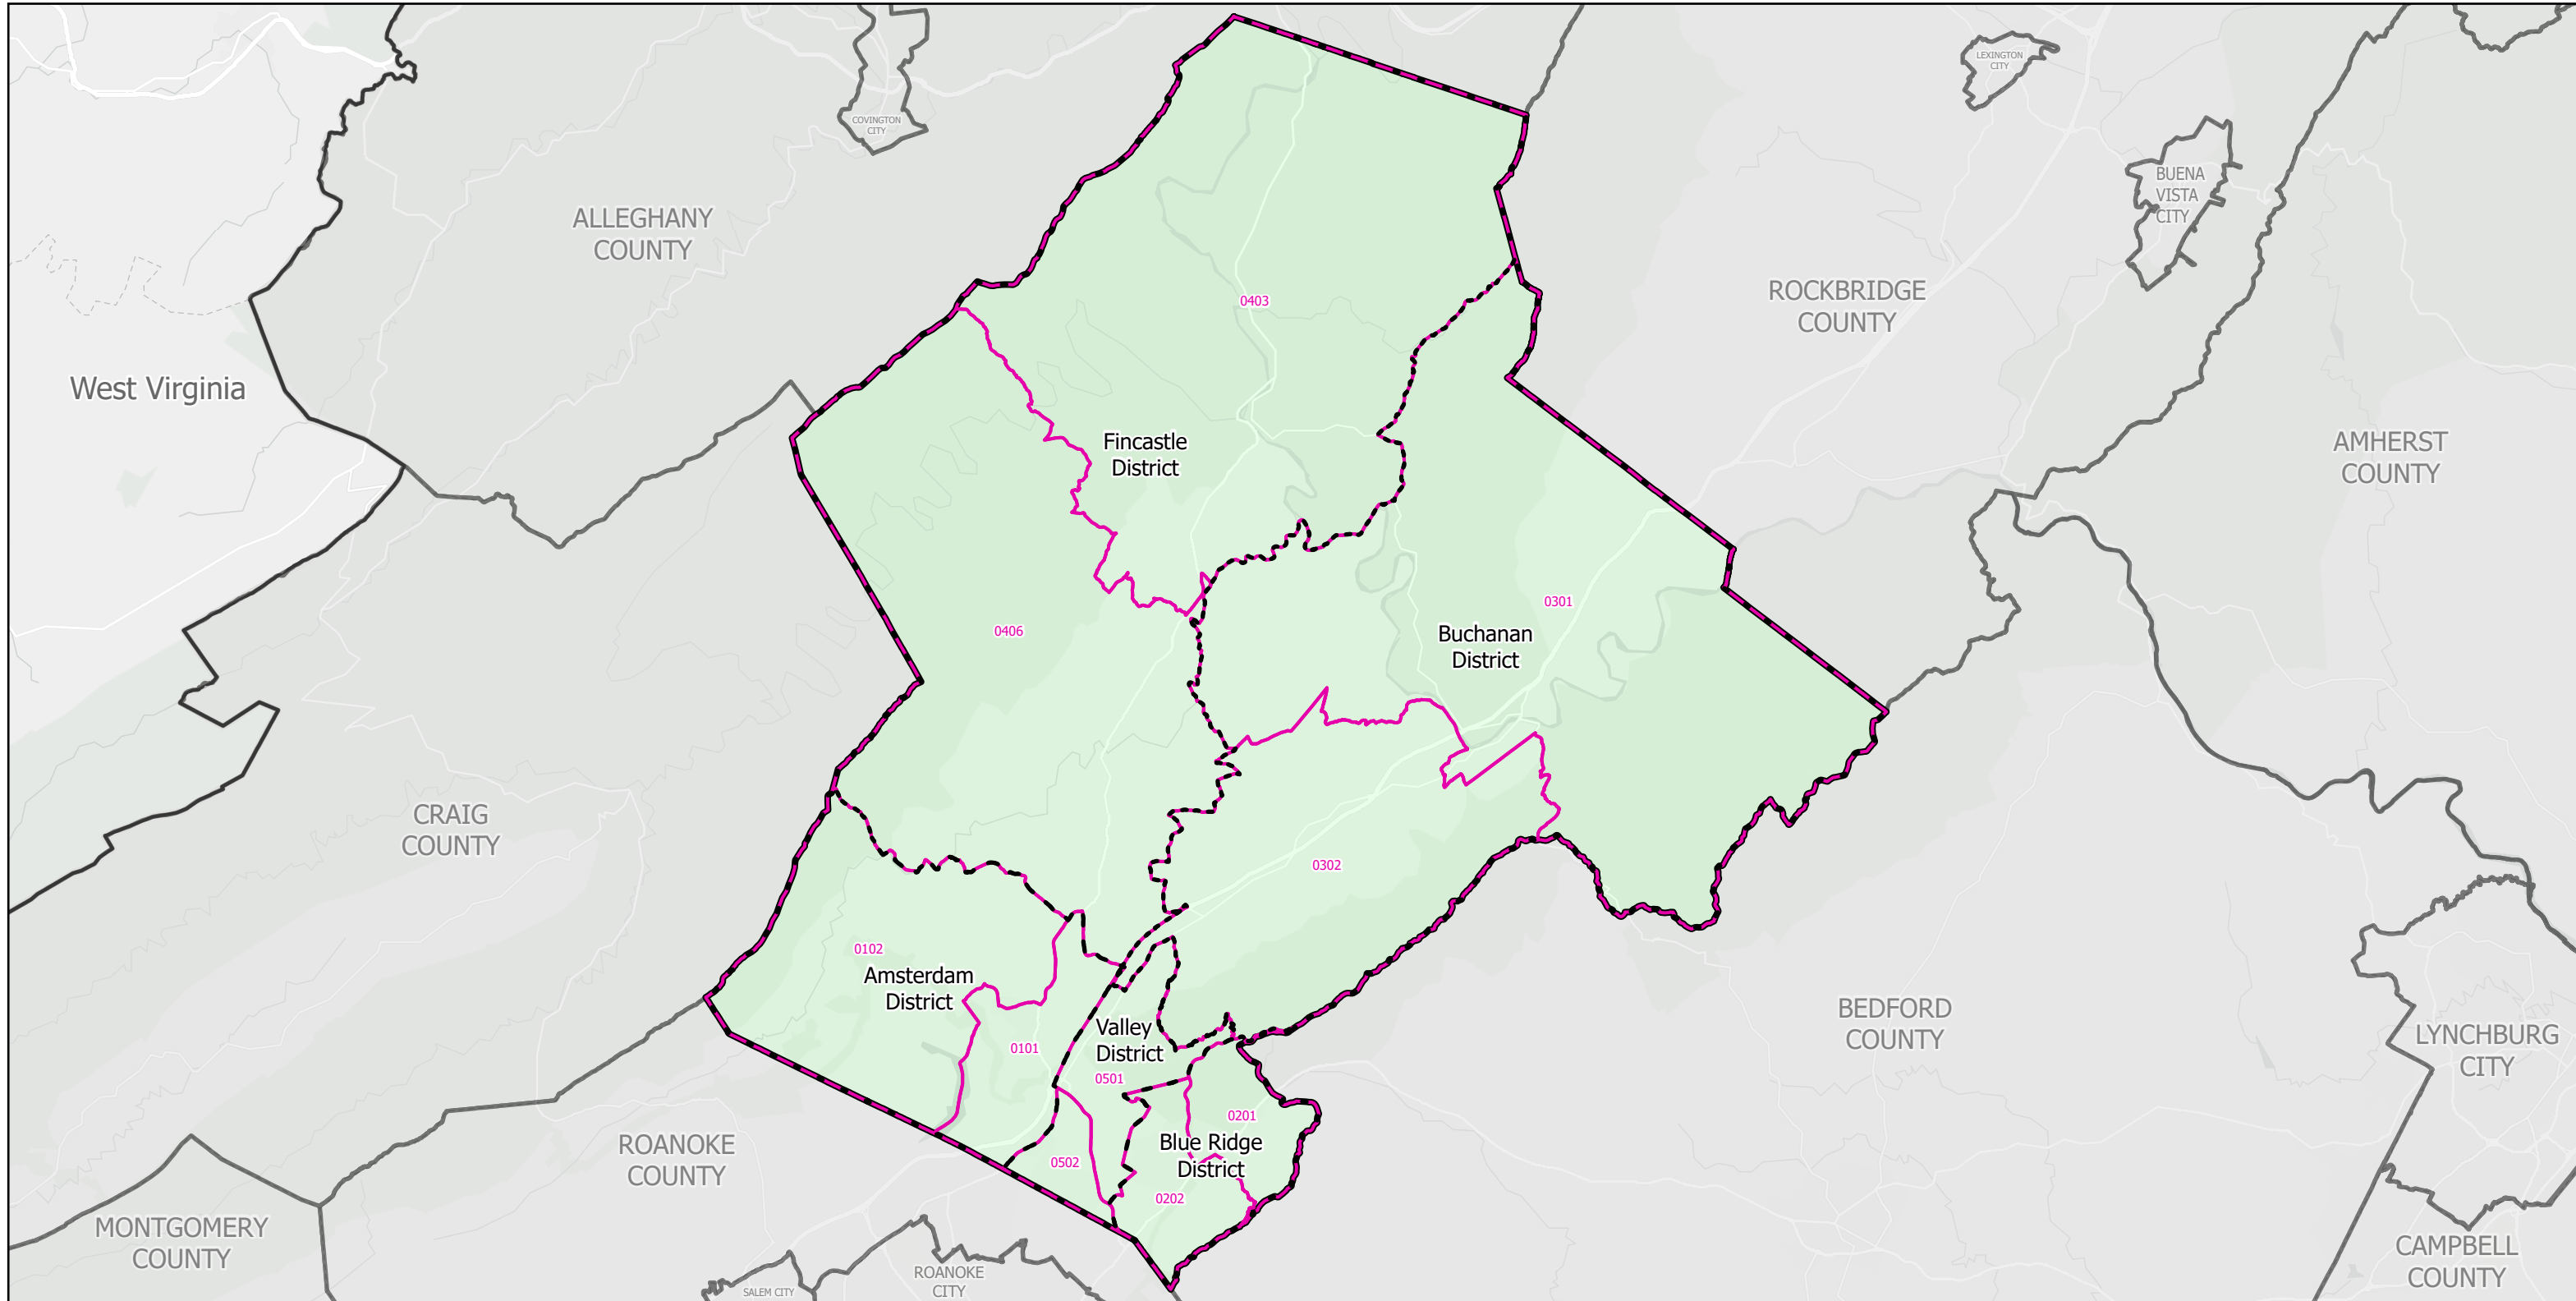

# Election Districts and Precincts

## Botetourt County

Legend:

- Locality
- Election District
- Precinct

N

0 2.25 4.5 9 Miles

Created by VA Elect GIS Dept 3/30/2026  
Base layer Sources: Esri, TomTom, Garmin, FAO, NOAA, USGS, © OpenStreetMap contributors, and the GIS User Community