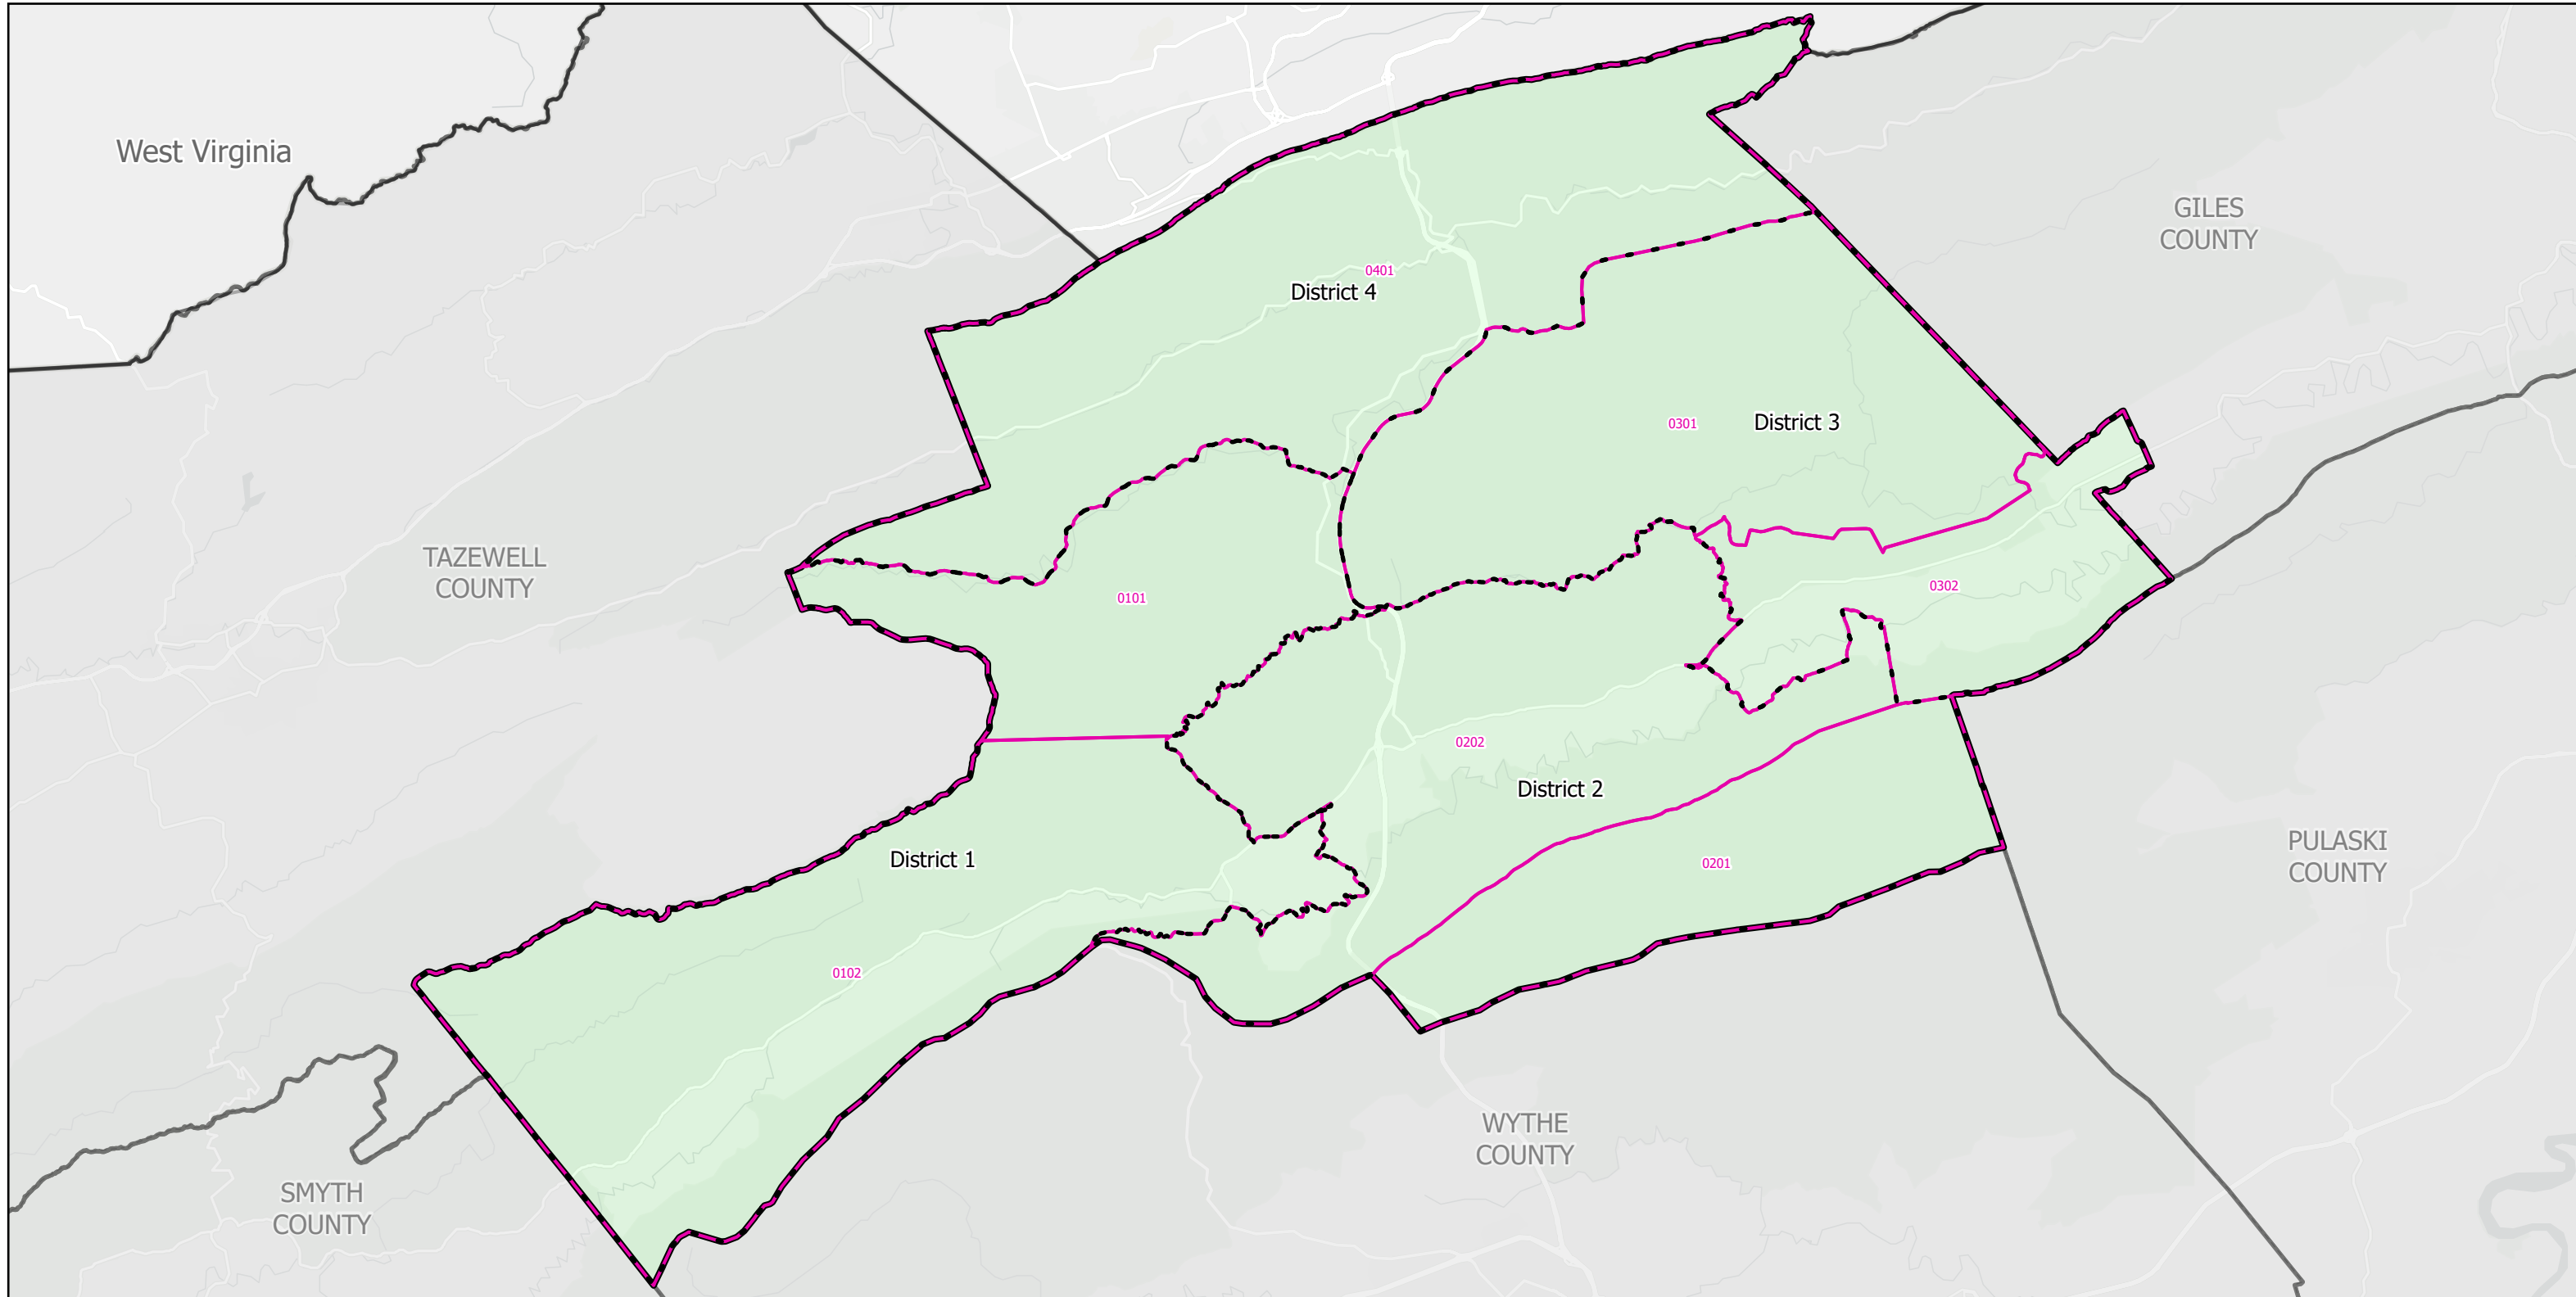

# Election Districts and Precincts

## Bland County

**█** Locality  
**- - -** Election District  
**█** Precinct

N  
0 1.5 3 6 Miles  
Created by VA Elect GIS Dept 3/30/2026  
Base layer Sources: Esri, TomTom, Garmin, FAO, NOAA, USGS, © OpenStreetMap contributors, and the GIS User Community