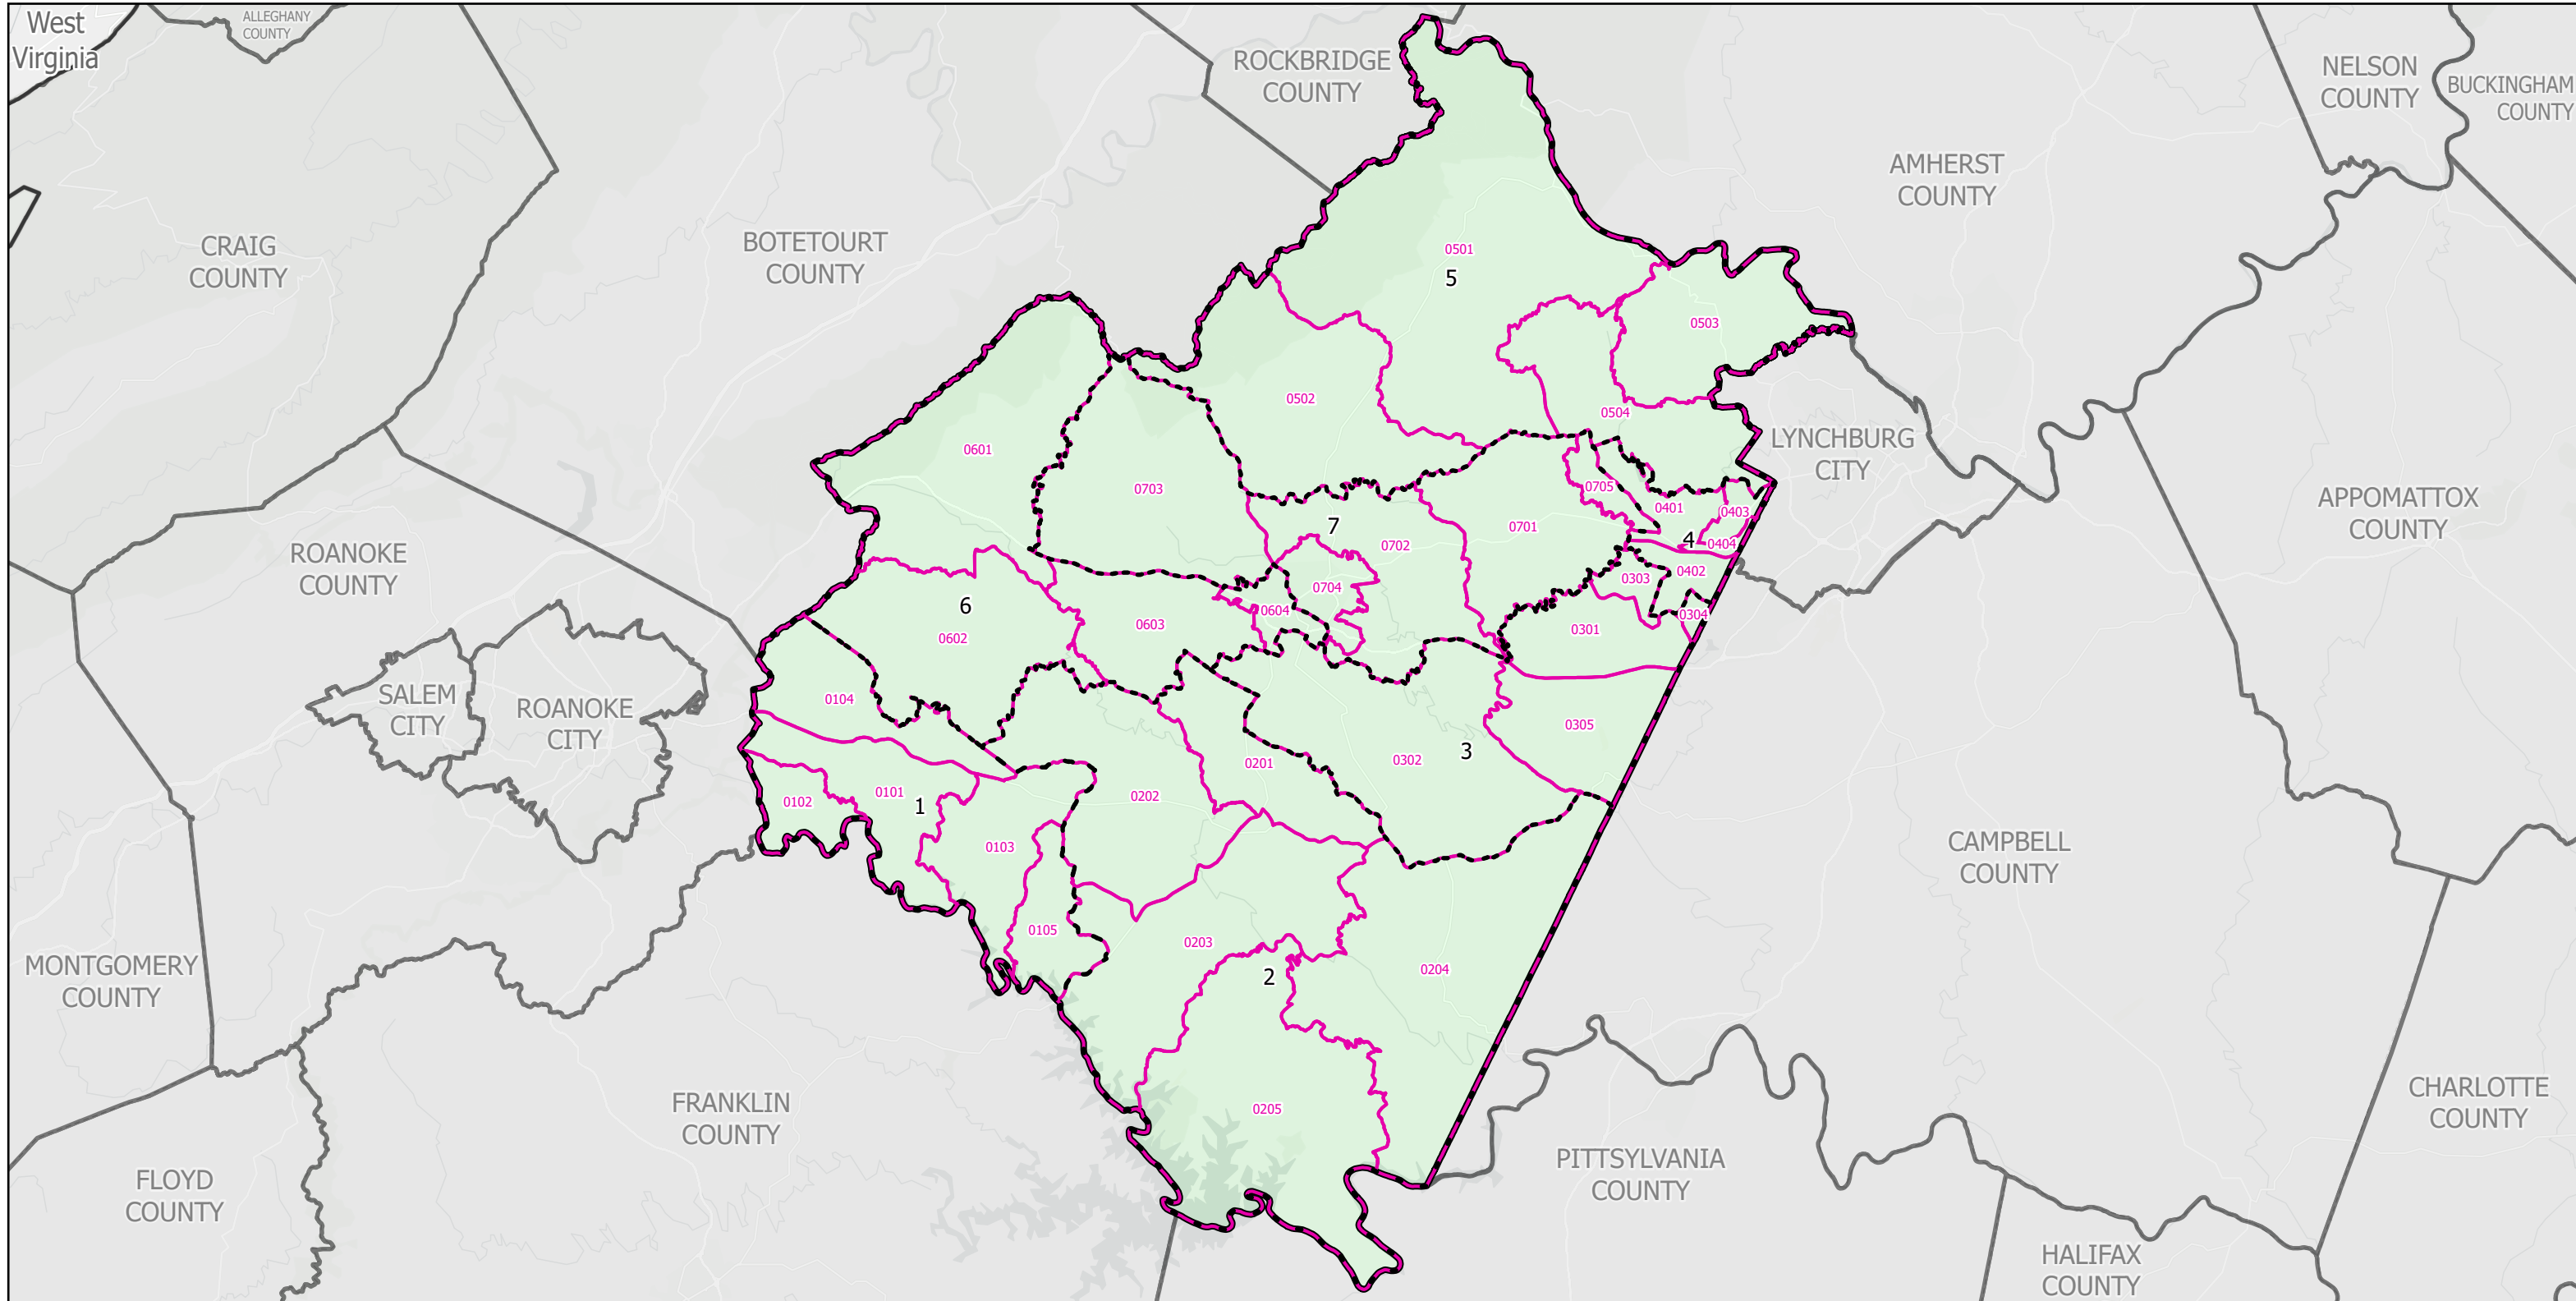

Election Districts and Precincts

Bedford County

Created by VA Elect GIS Dept 3/30/2026
Base layer Sources: Esri, TomTom, Garmin, FAO, NOAA, USGS, © OpenStreetMap contributors, and the GIS User Community