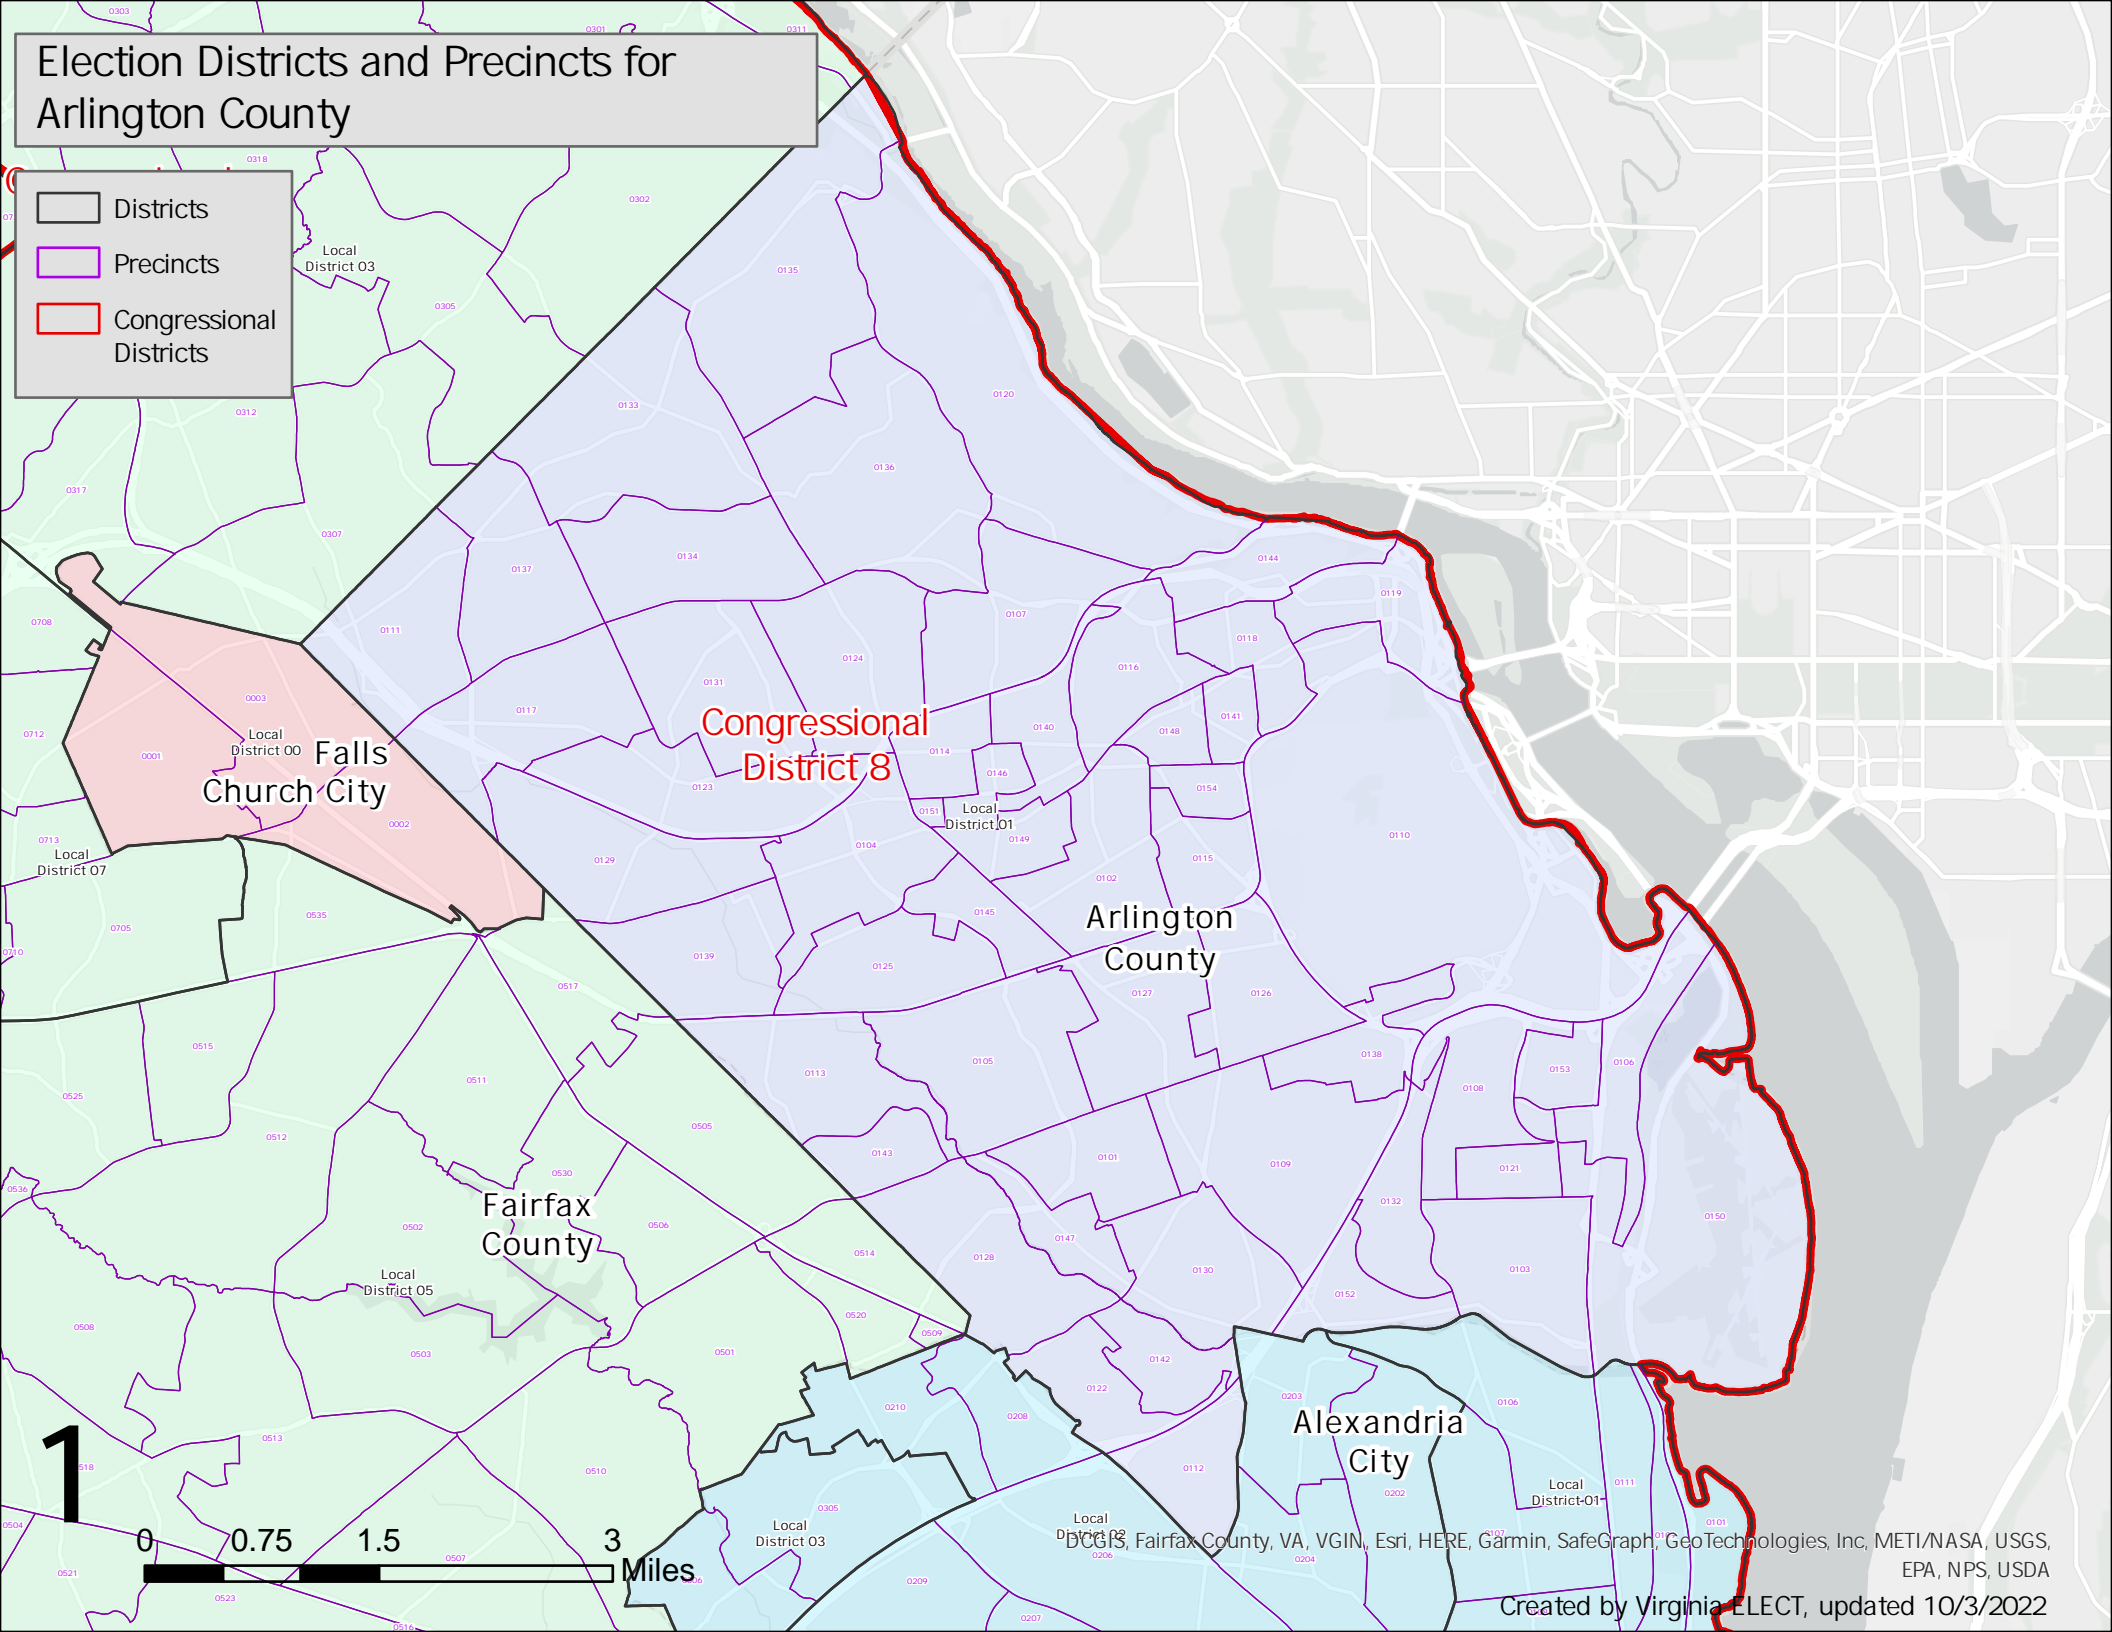

Election Districts and Precincts for Arlington County

- Districts
- Precincts
- Congressional Districts

Falls Church City

Congressional District 8

Arlington County

Fairfax County

Alexandria City