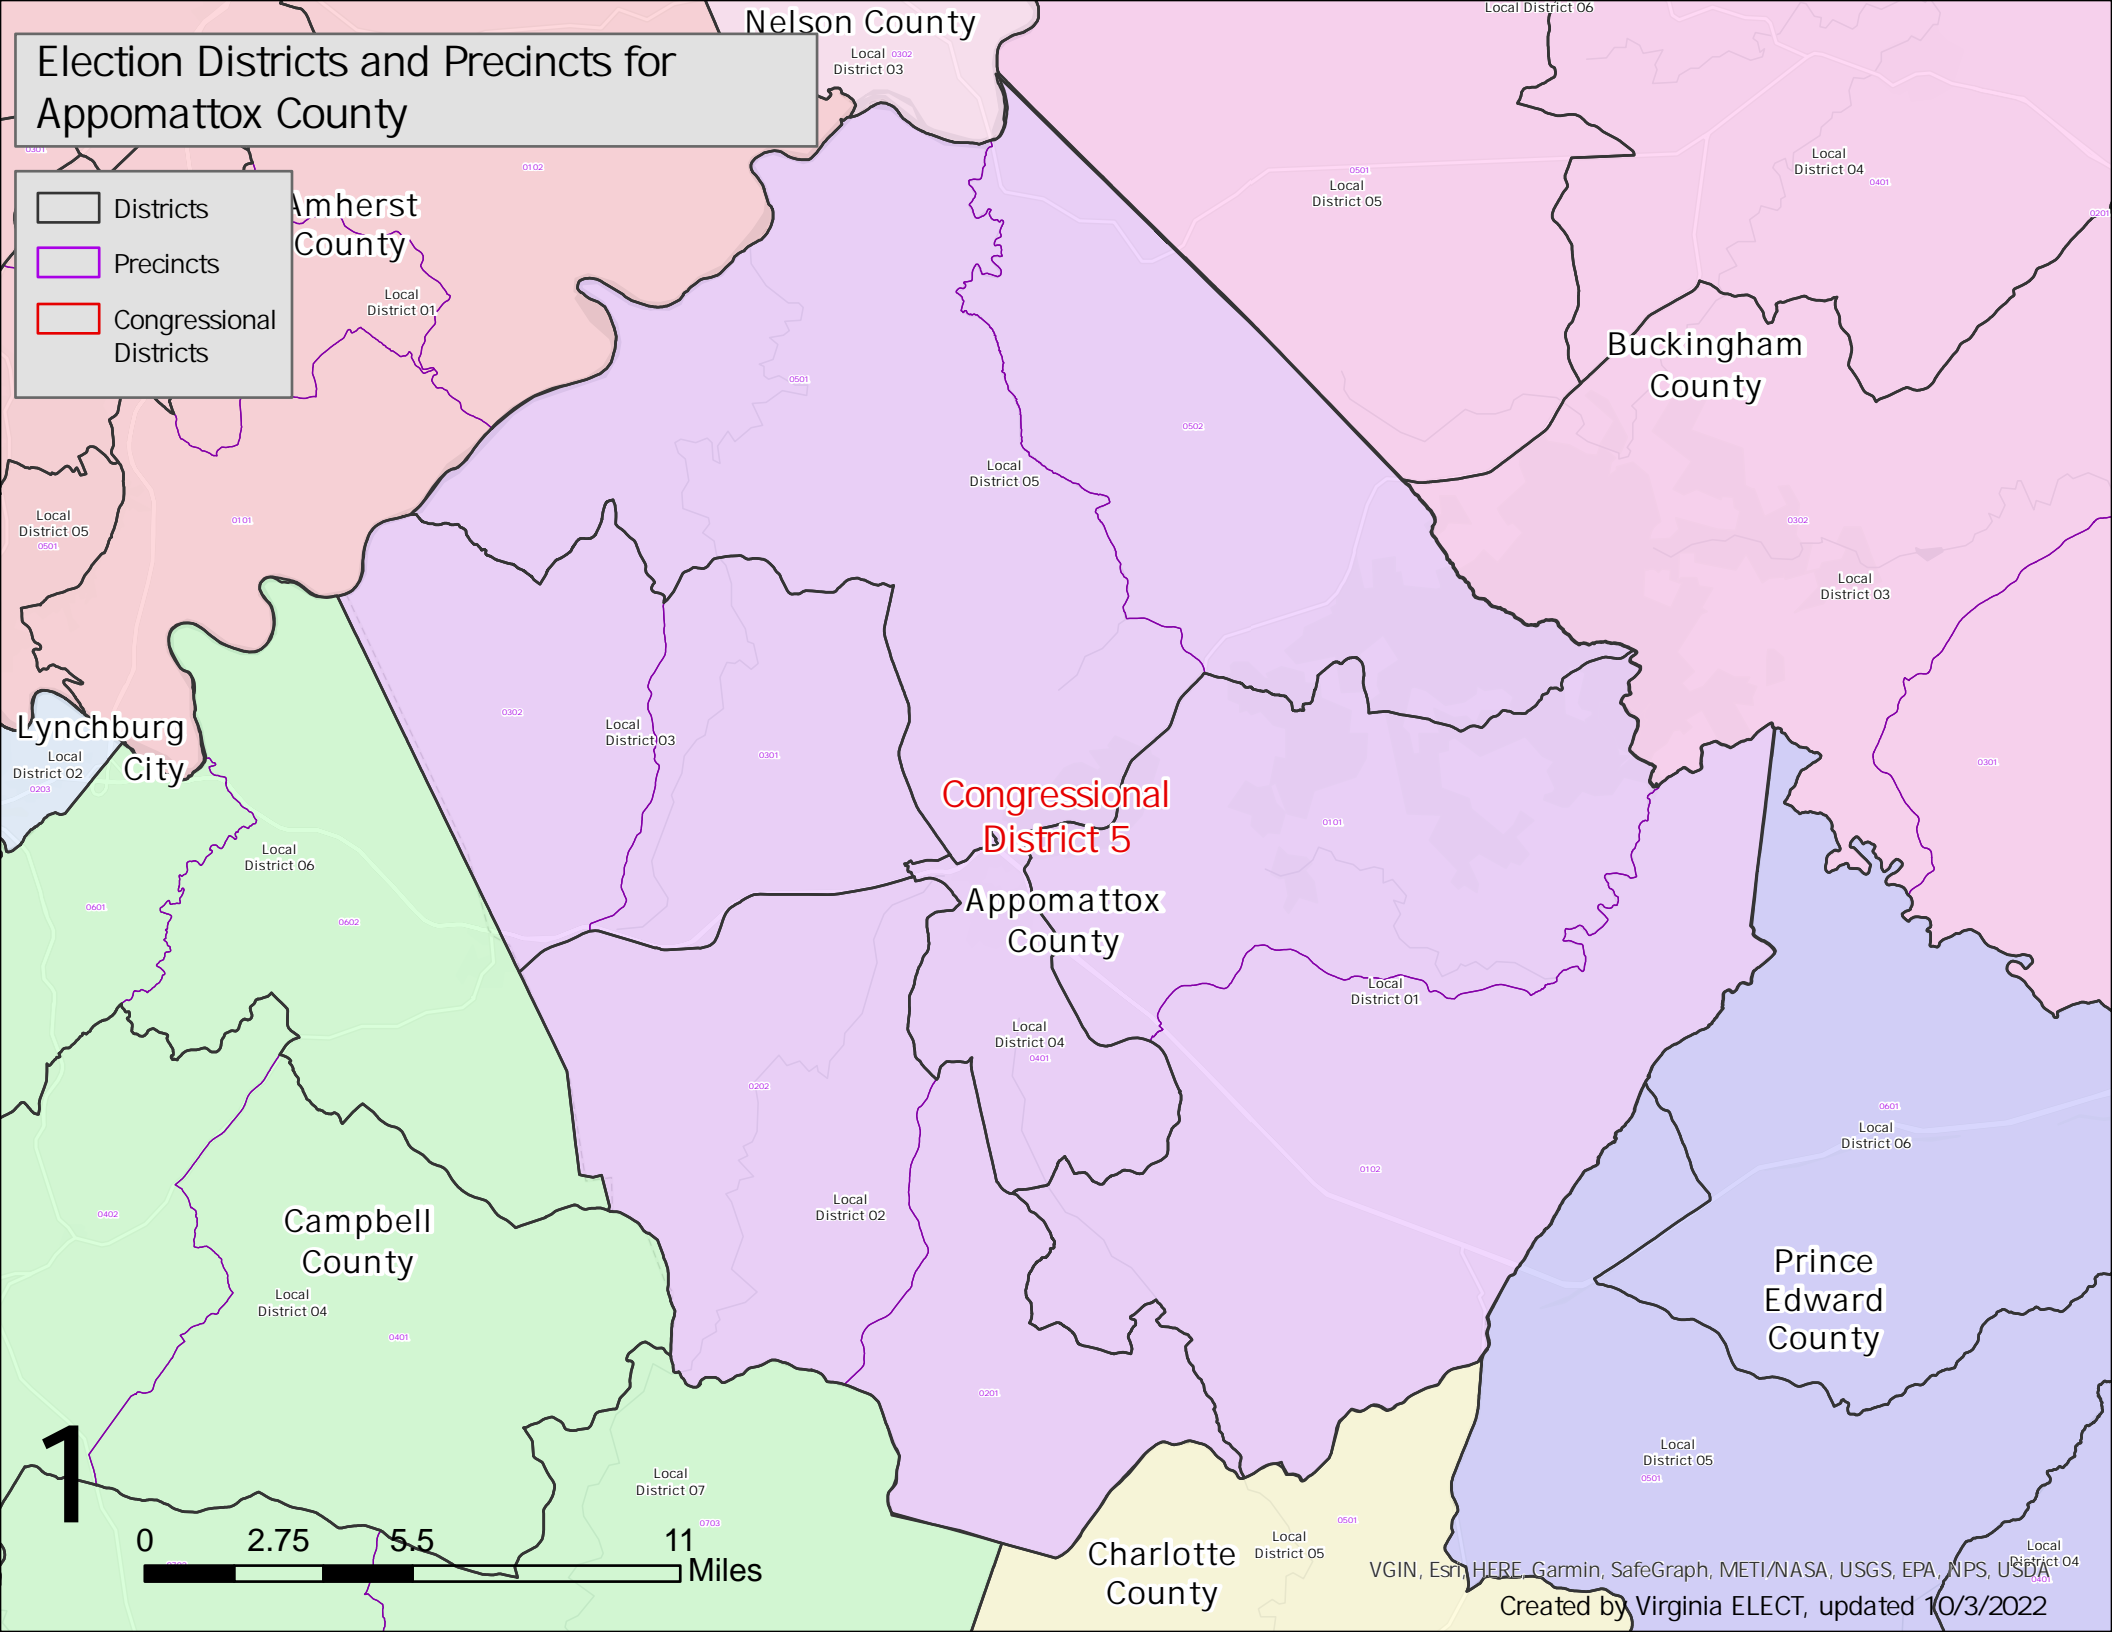

Election Districts and Precincts for Appomattox County

- Districts
- Precincts
- Congressional Districts

Congressional District 5

0 2.75 5.5 11 Miles

1