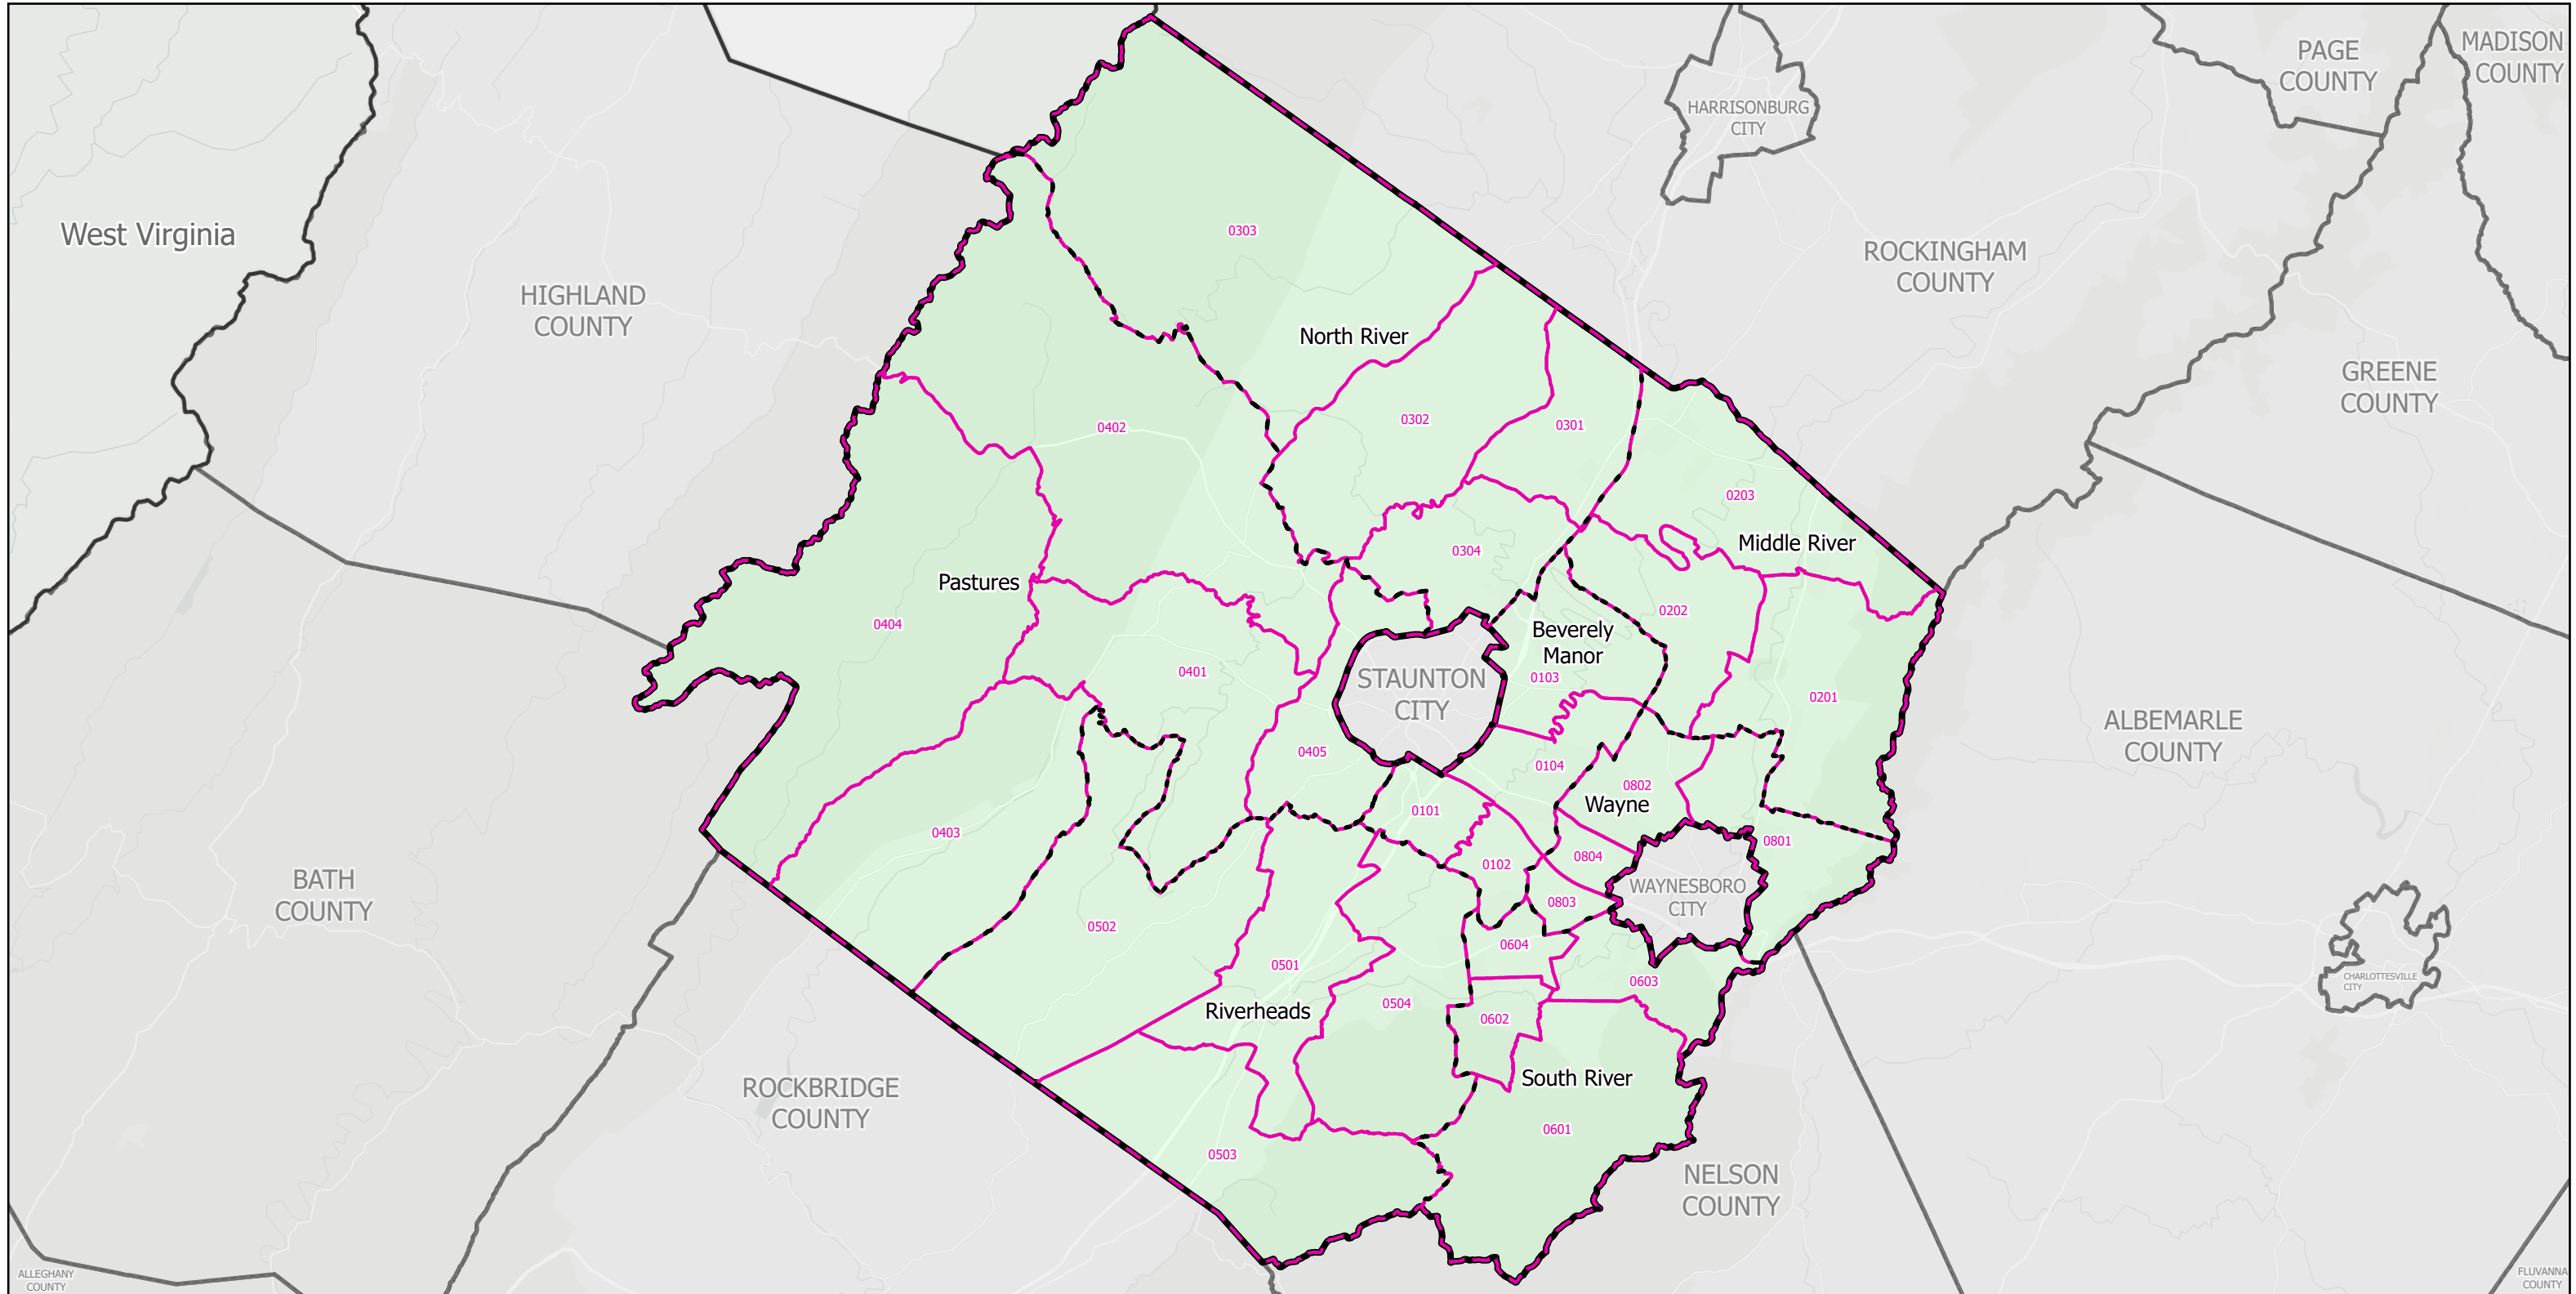

# Election Districts and Precincts

## Augusta County

**Legend**

- Locality
- Election District
- Precinct

N

0 3 6 12 Miles

Created by VA Elect GIS Dept 3/30/2026  
Base layer Sources: Esri, TomTom, Garmin, FAO, NOAA, USGS, © OpenStreetMap contributors, and the GIS User Community