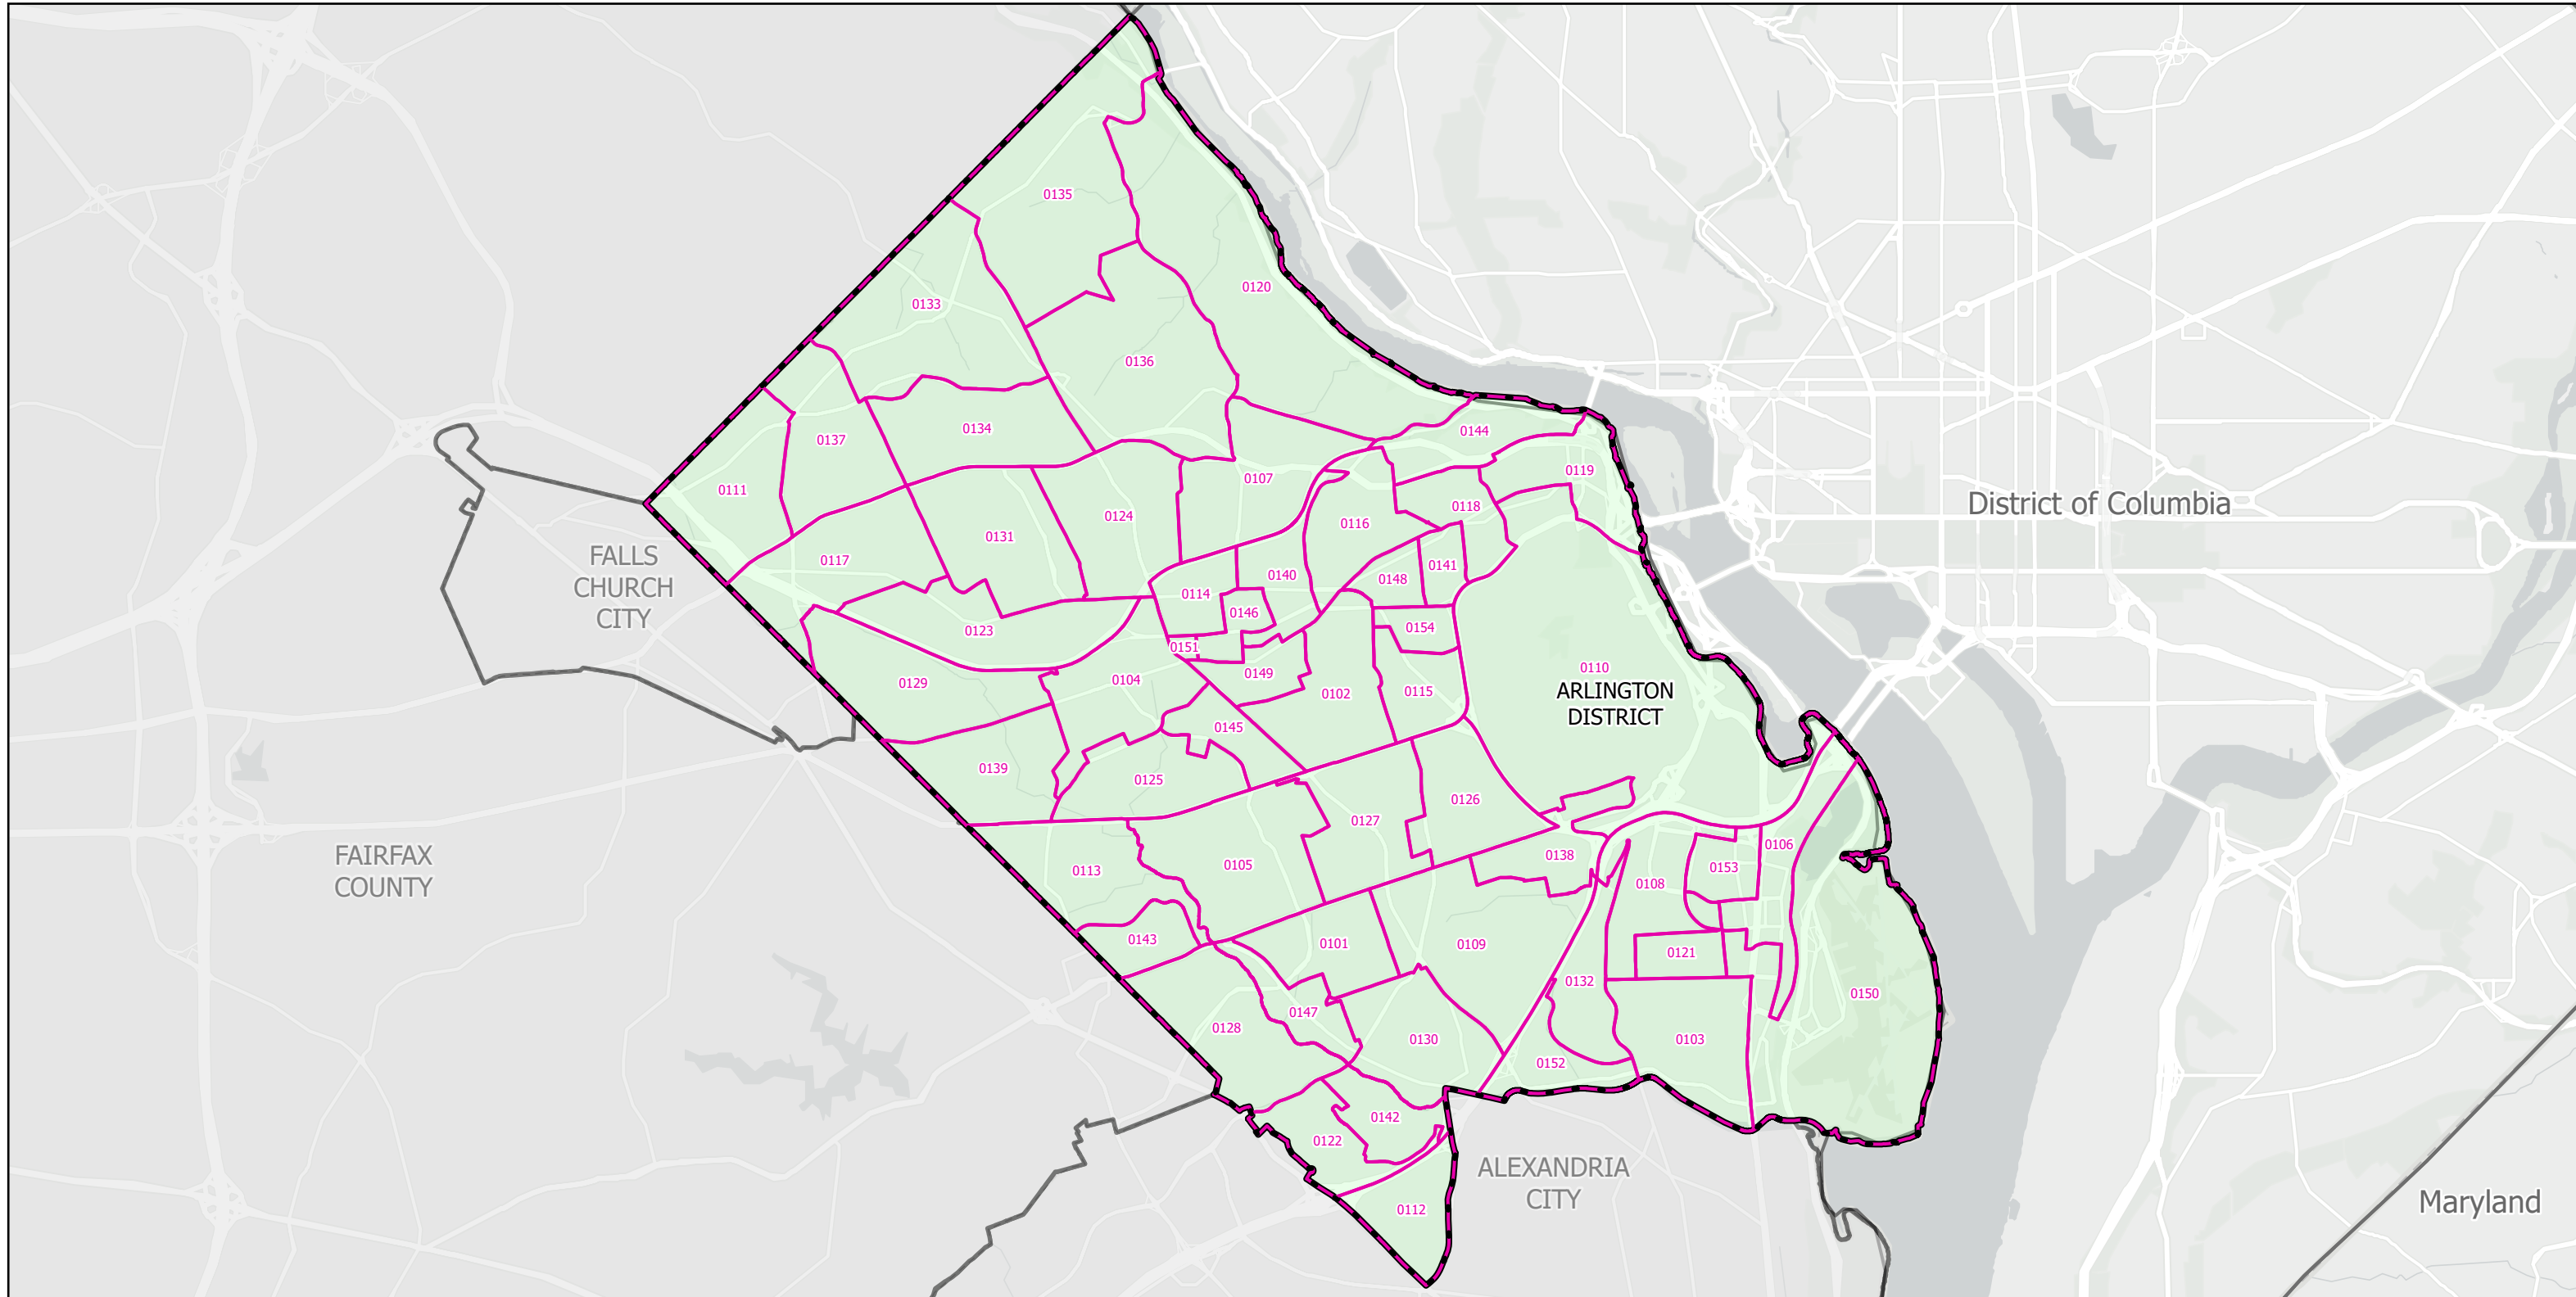

Election Districts and Precincts

Arlington County

 Locality
 Election District
 Precinct

N

0 0.5 1 2 Miles
Created by VA Elect GIS Dept 3/30/2026
Base layer Sources: Esri, TomTom, Garmin, FAO, NOAA, USGS, © OpenStreetMap contributors, and the GIS User Community