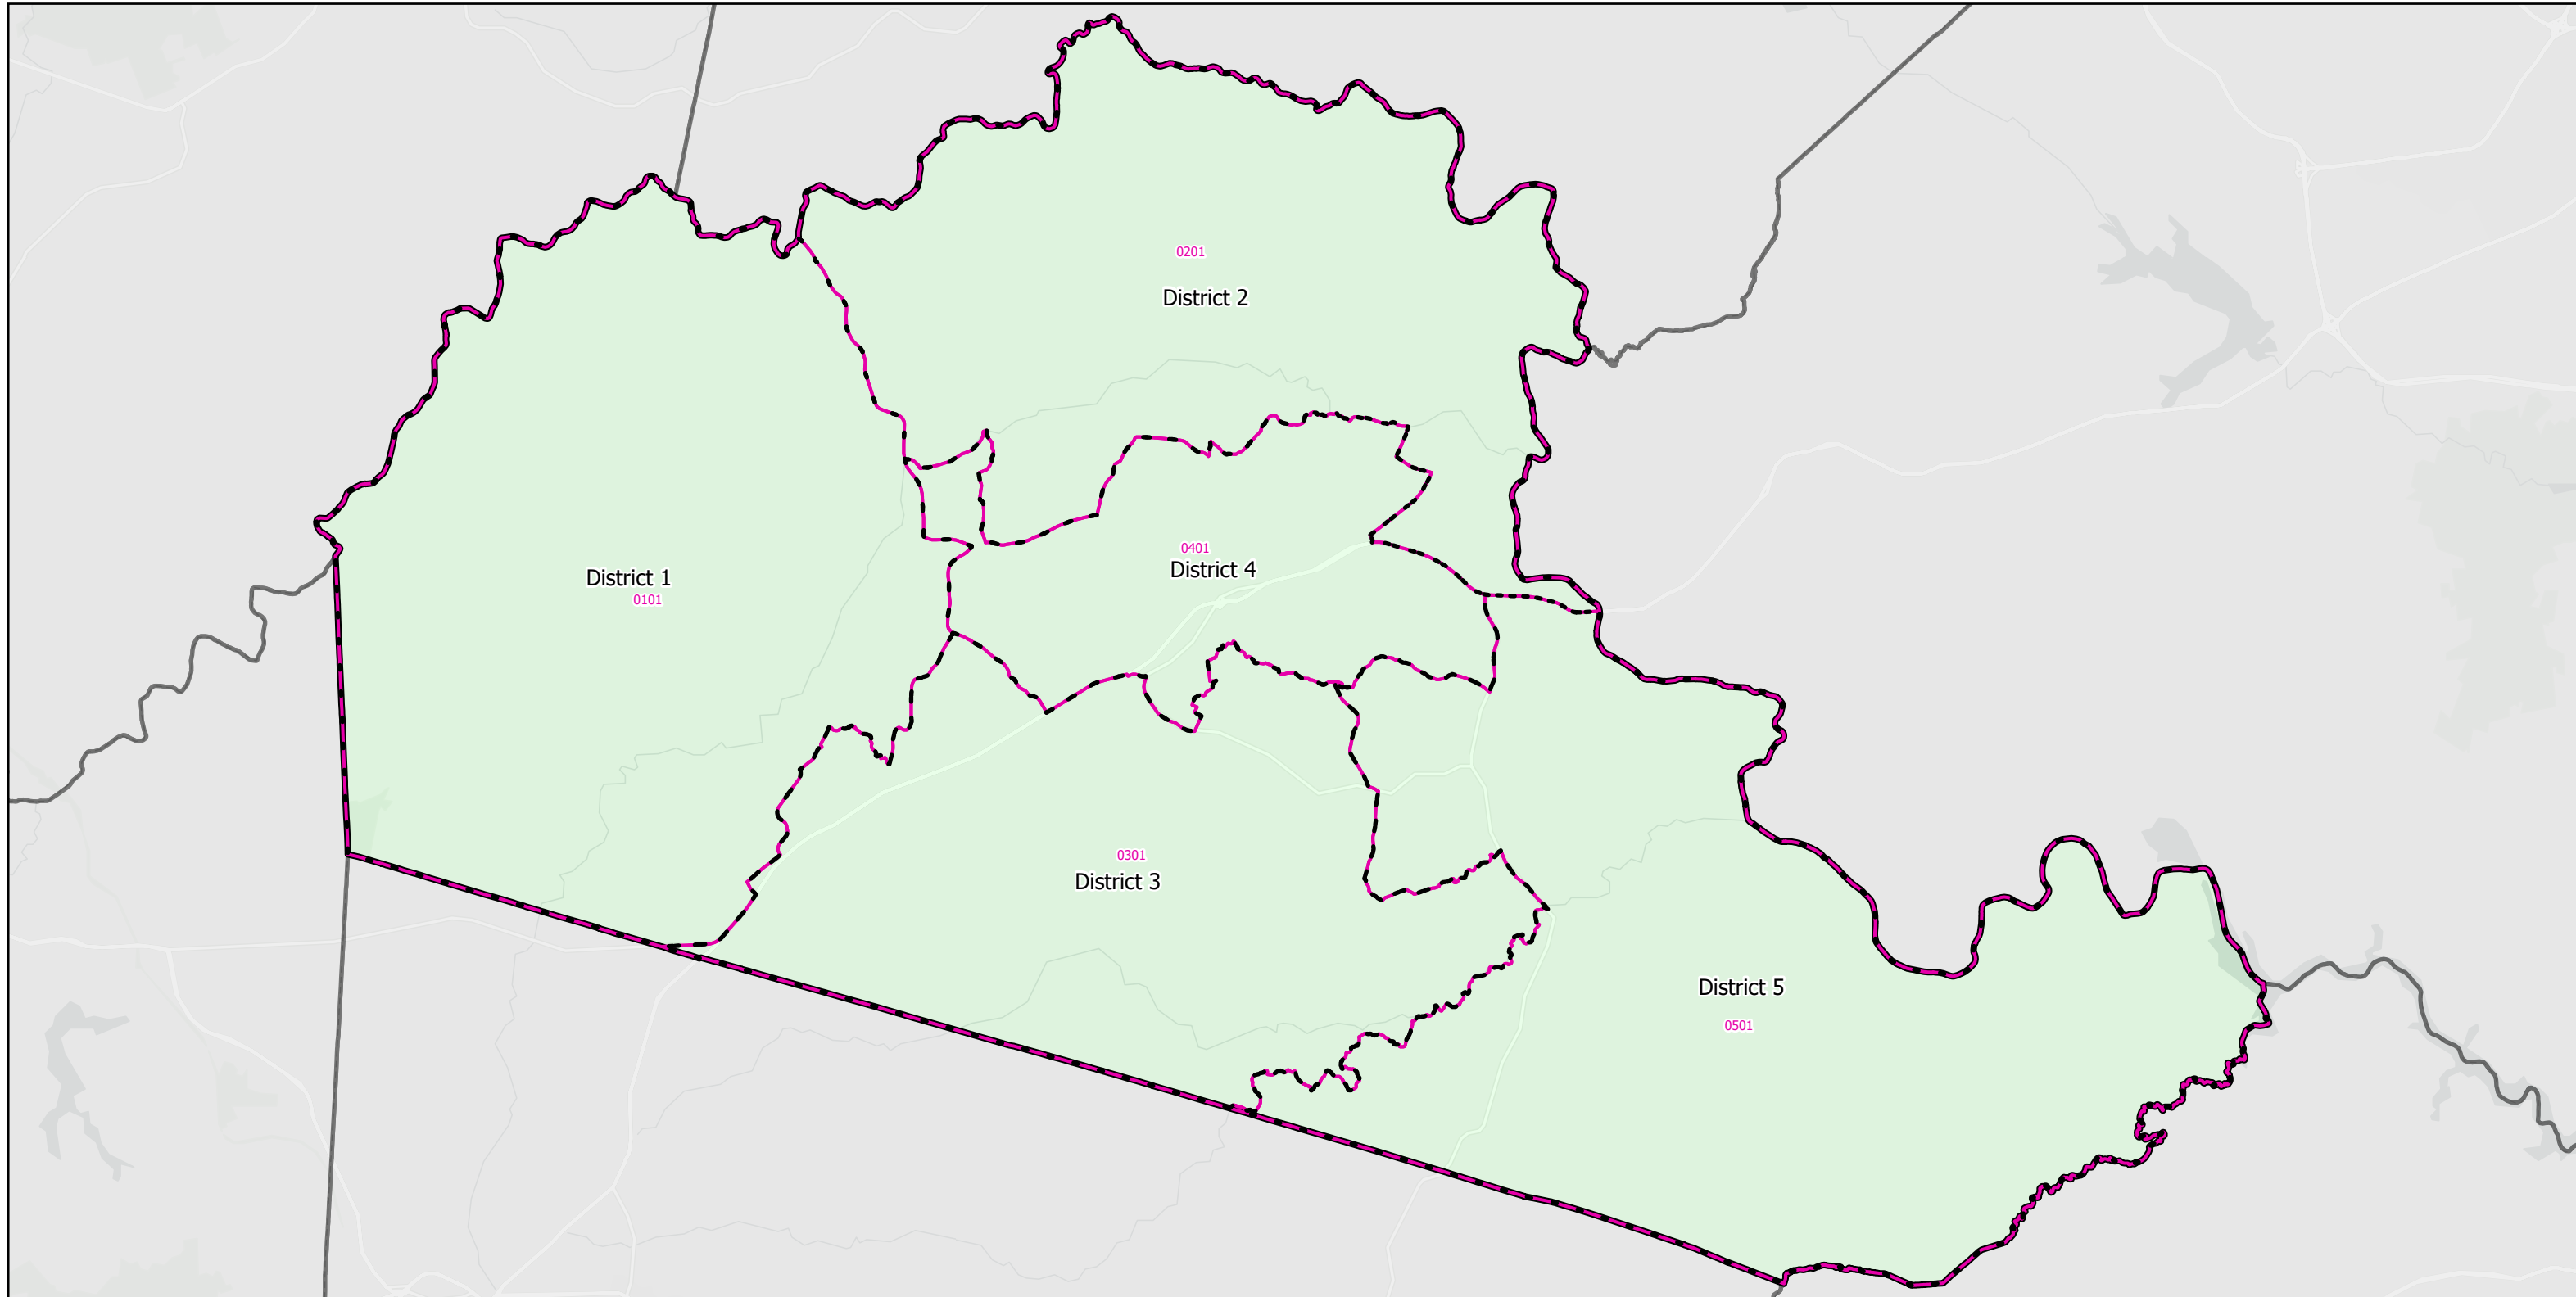

Election Districts and Precincts

Amelia County

Legend:

- Locality
- Election District
- Precinct

North Arrow

0 1.5 3 6 Miles

Created by VA Elect GIS Dept 3/30/2026
Base layer Sources: Esri, TomTom, Garmin, FAO, NOAA, USGS, © OpenStreetMap contributors, and the GIS User Community