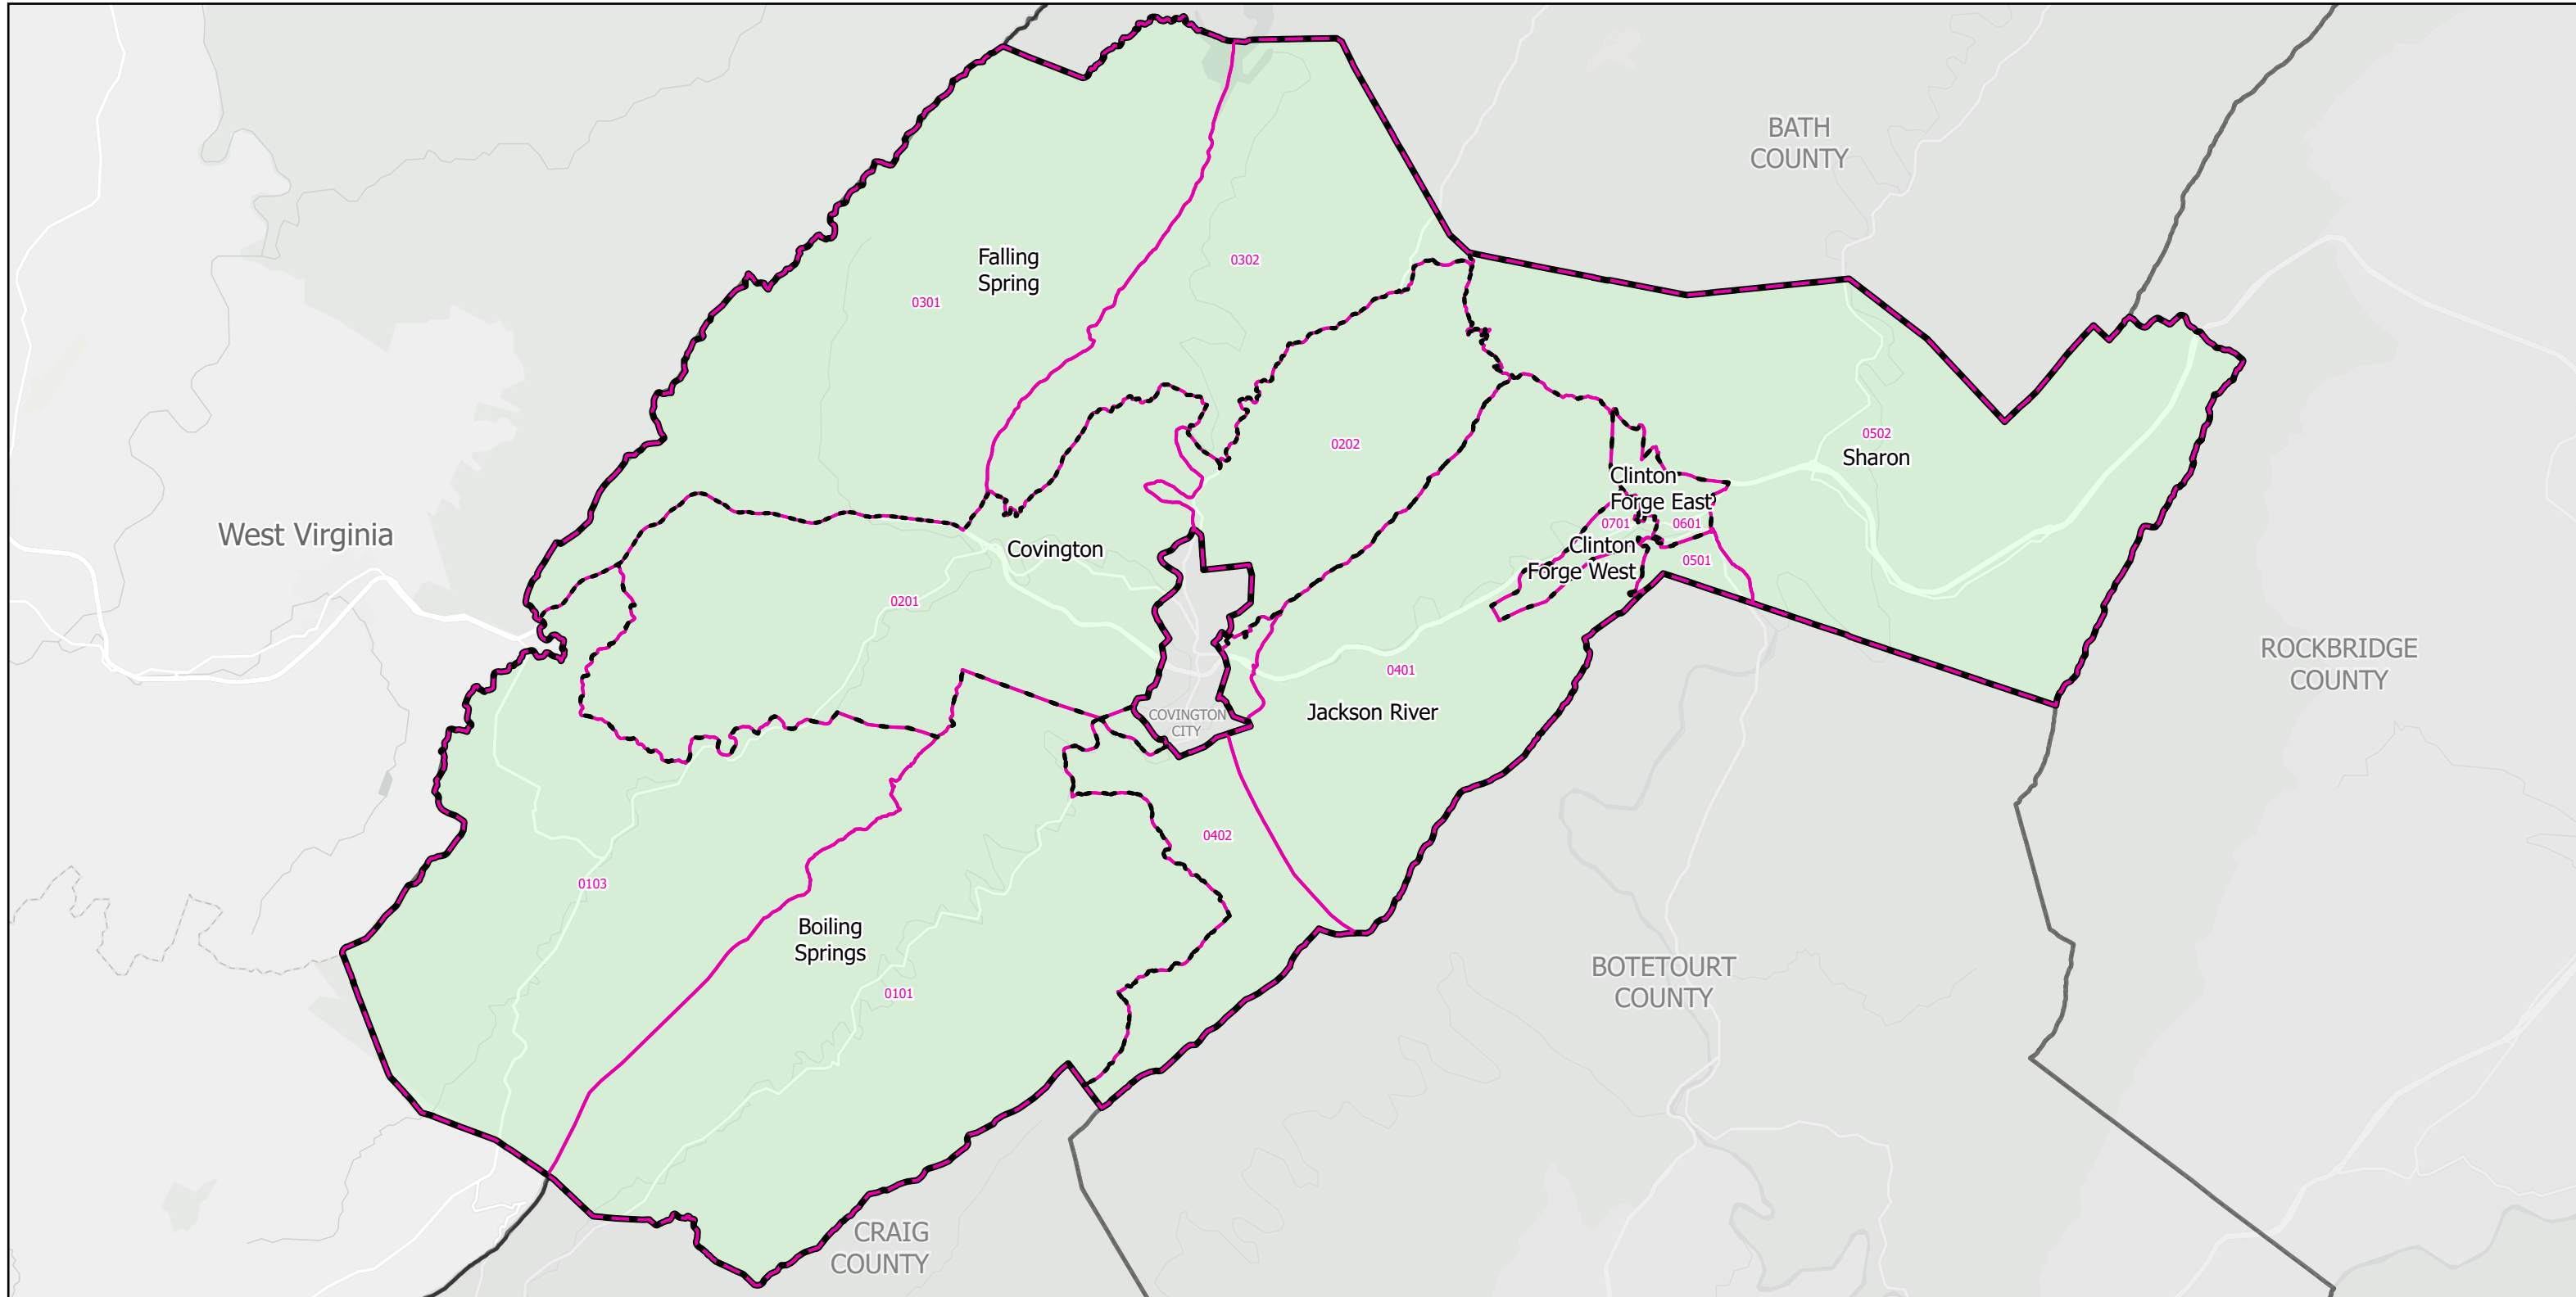

Election Districts and Precincts

Alleghany County

Legend:

- Locality
- Election District
- Precinct

Scale: 0 1.75 3.5 7 Miles

Created by VA Elect GIS Dept 3/30/2026
Base layer Sources: Esri, TomTom, Garmin, FAO, NOAA, USGS, © OpenStreetMap contributors, and the GIS User Community