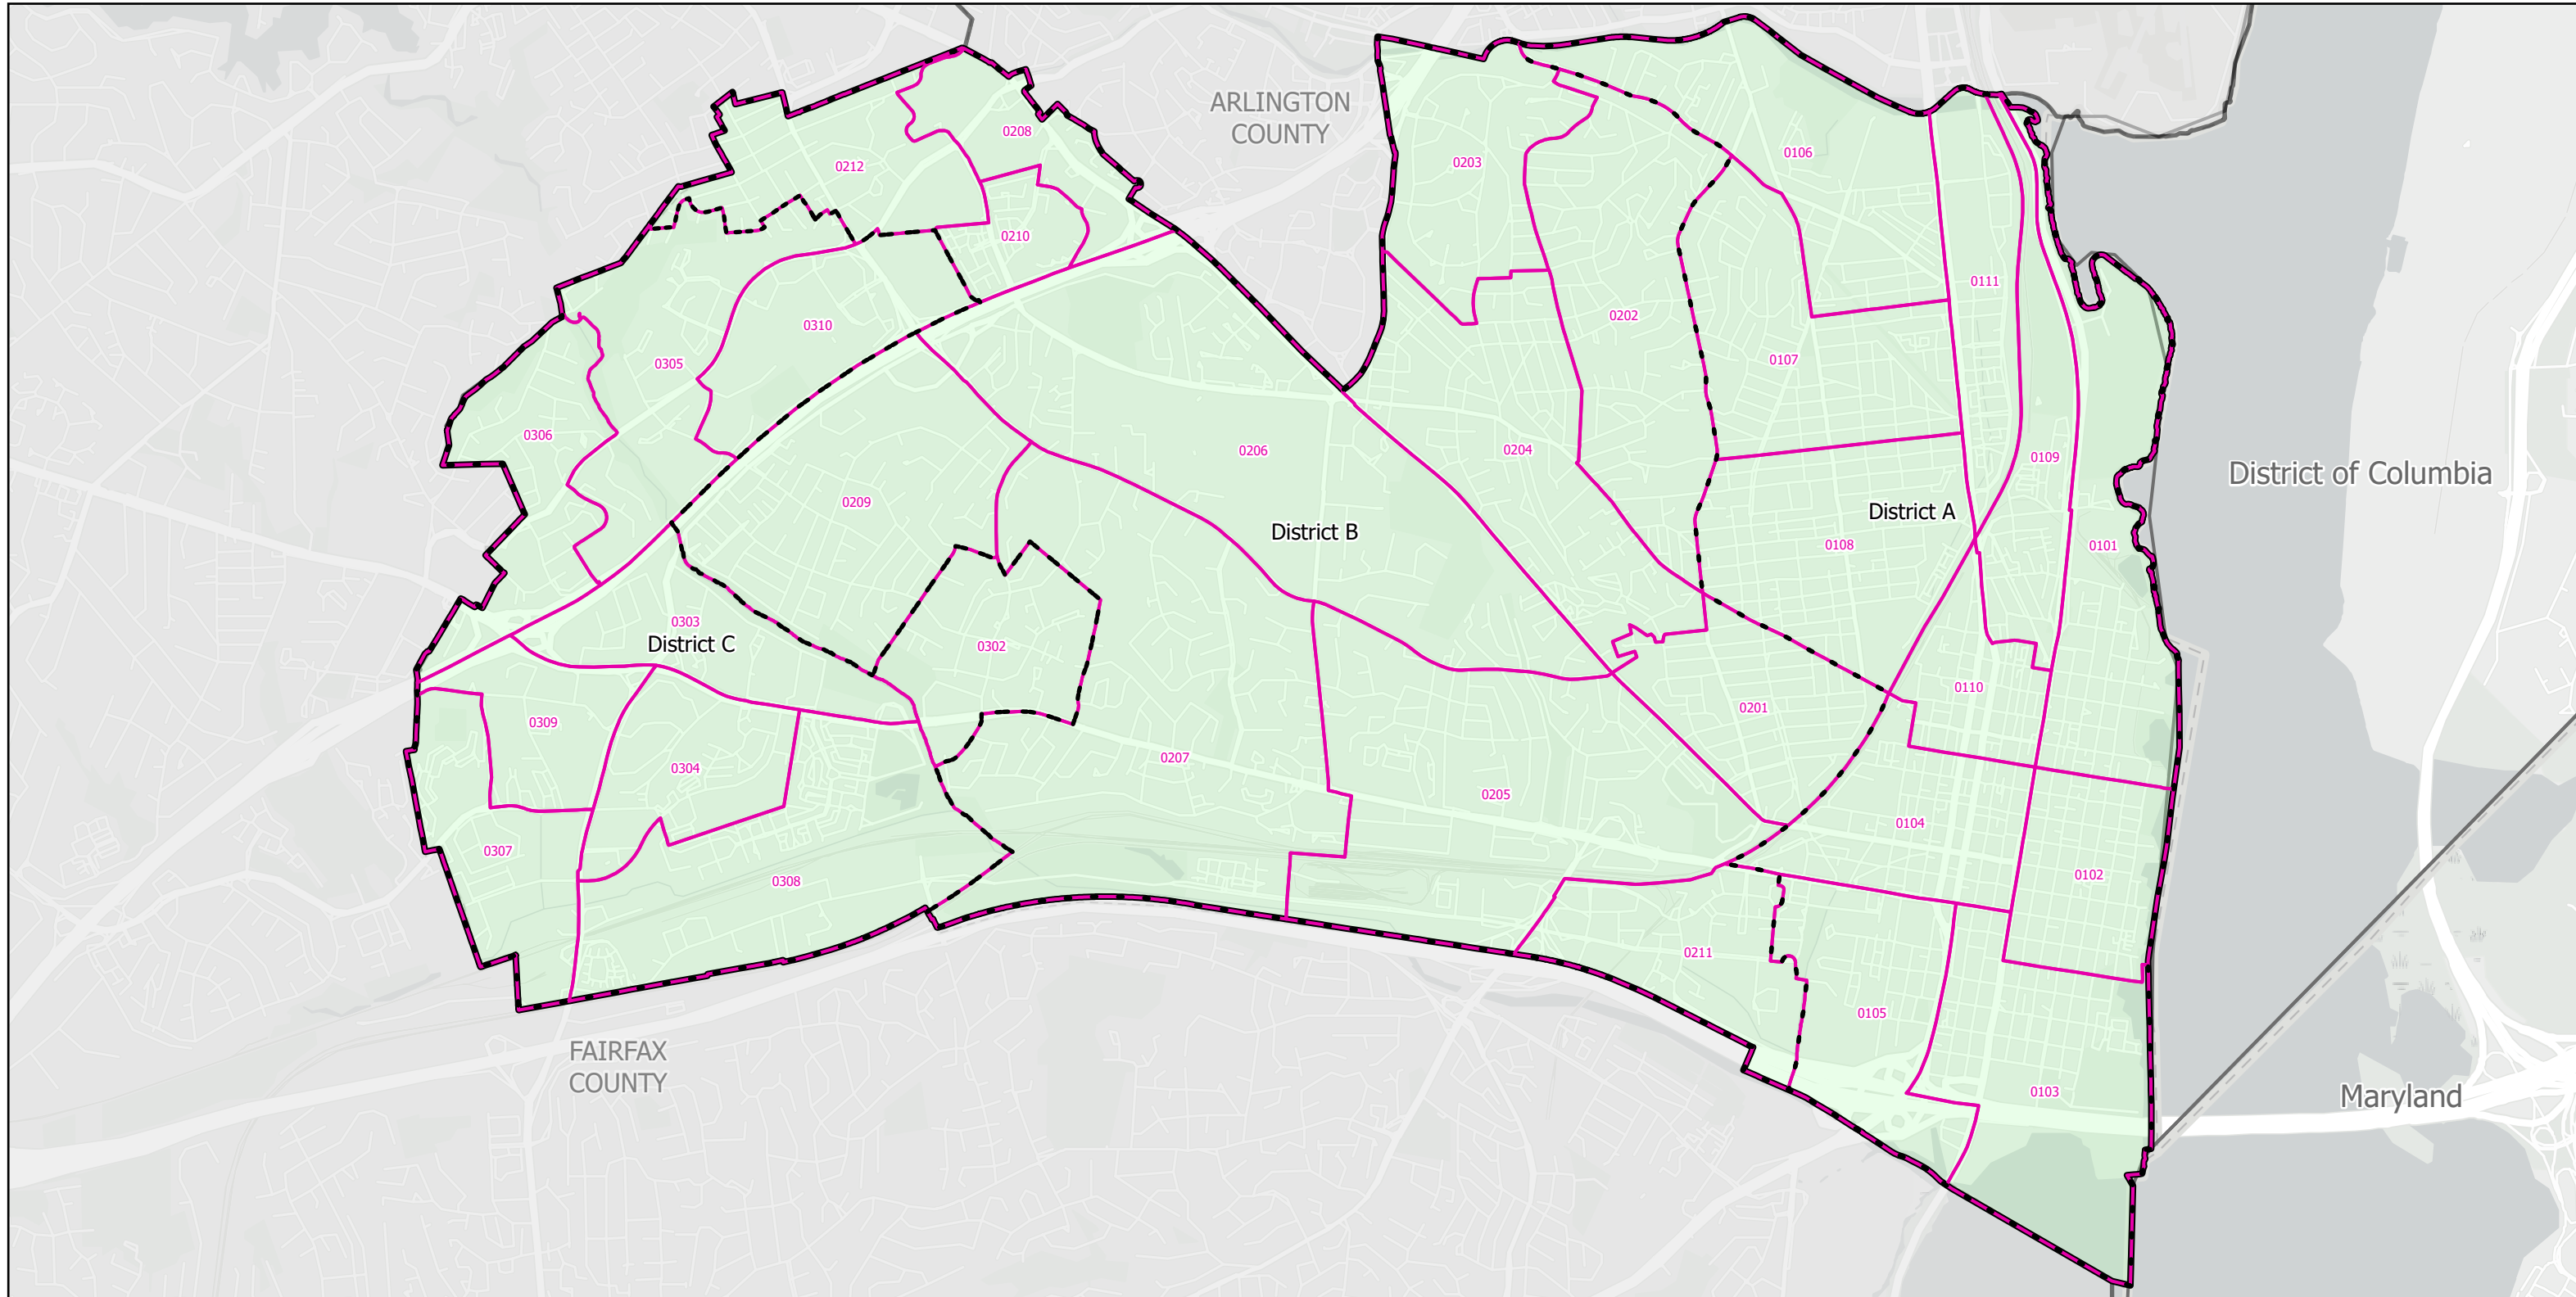

Election Districts and Precincts

Alexandria City

-  Locality
-  Election District
-  Precinct

Created by VA Elect GIS Dept 3/30/2026
Base layer Sources: Esri, TomTom, Garmin, FAO, NOAA, USGS, © OpenStreetMap contributors, and the GIS User Community