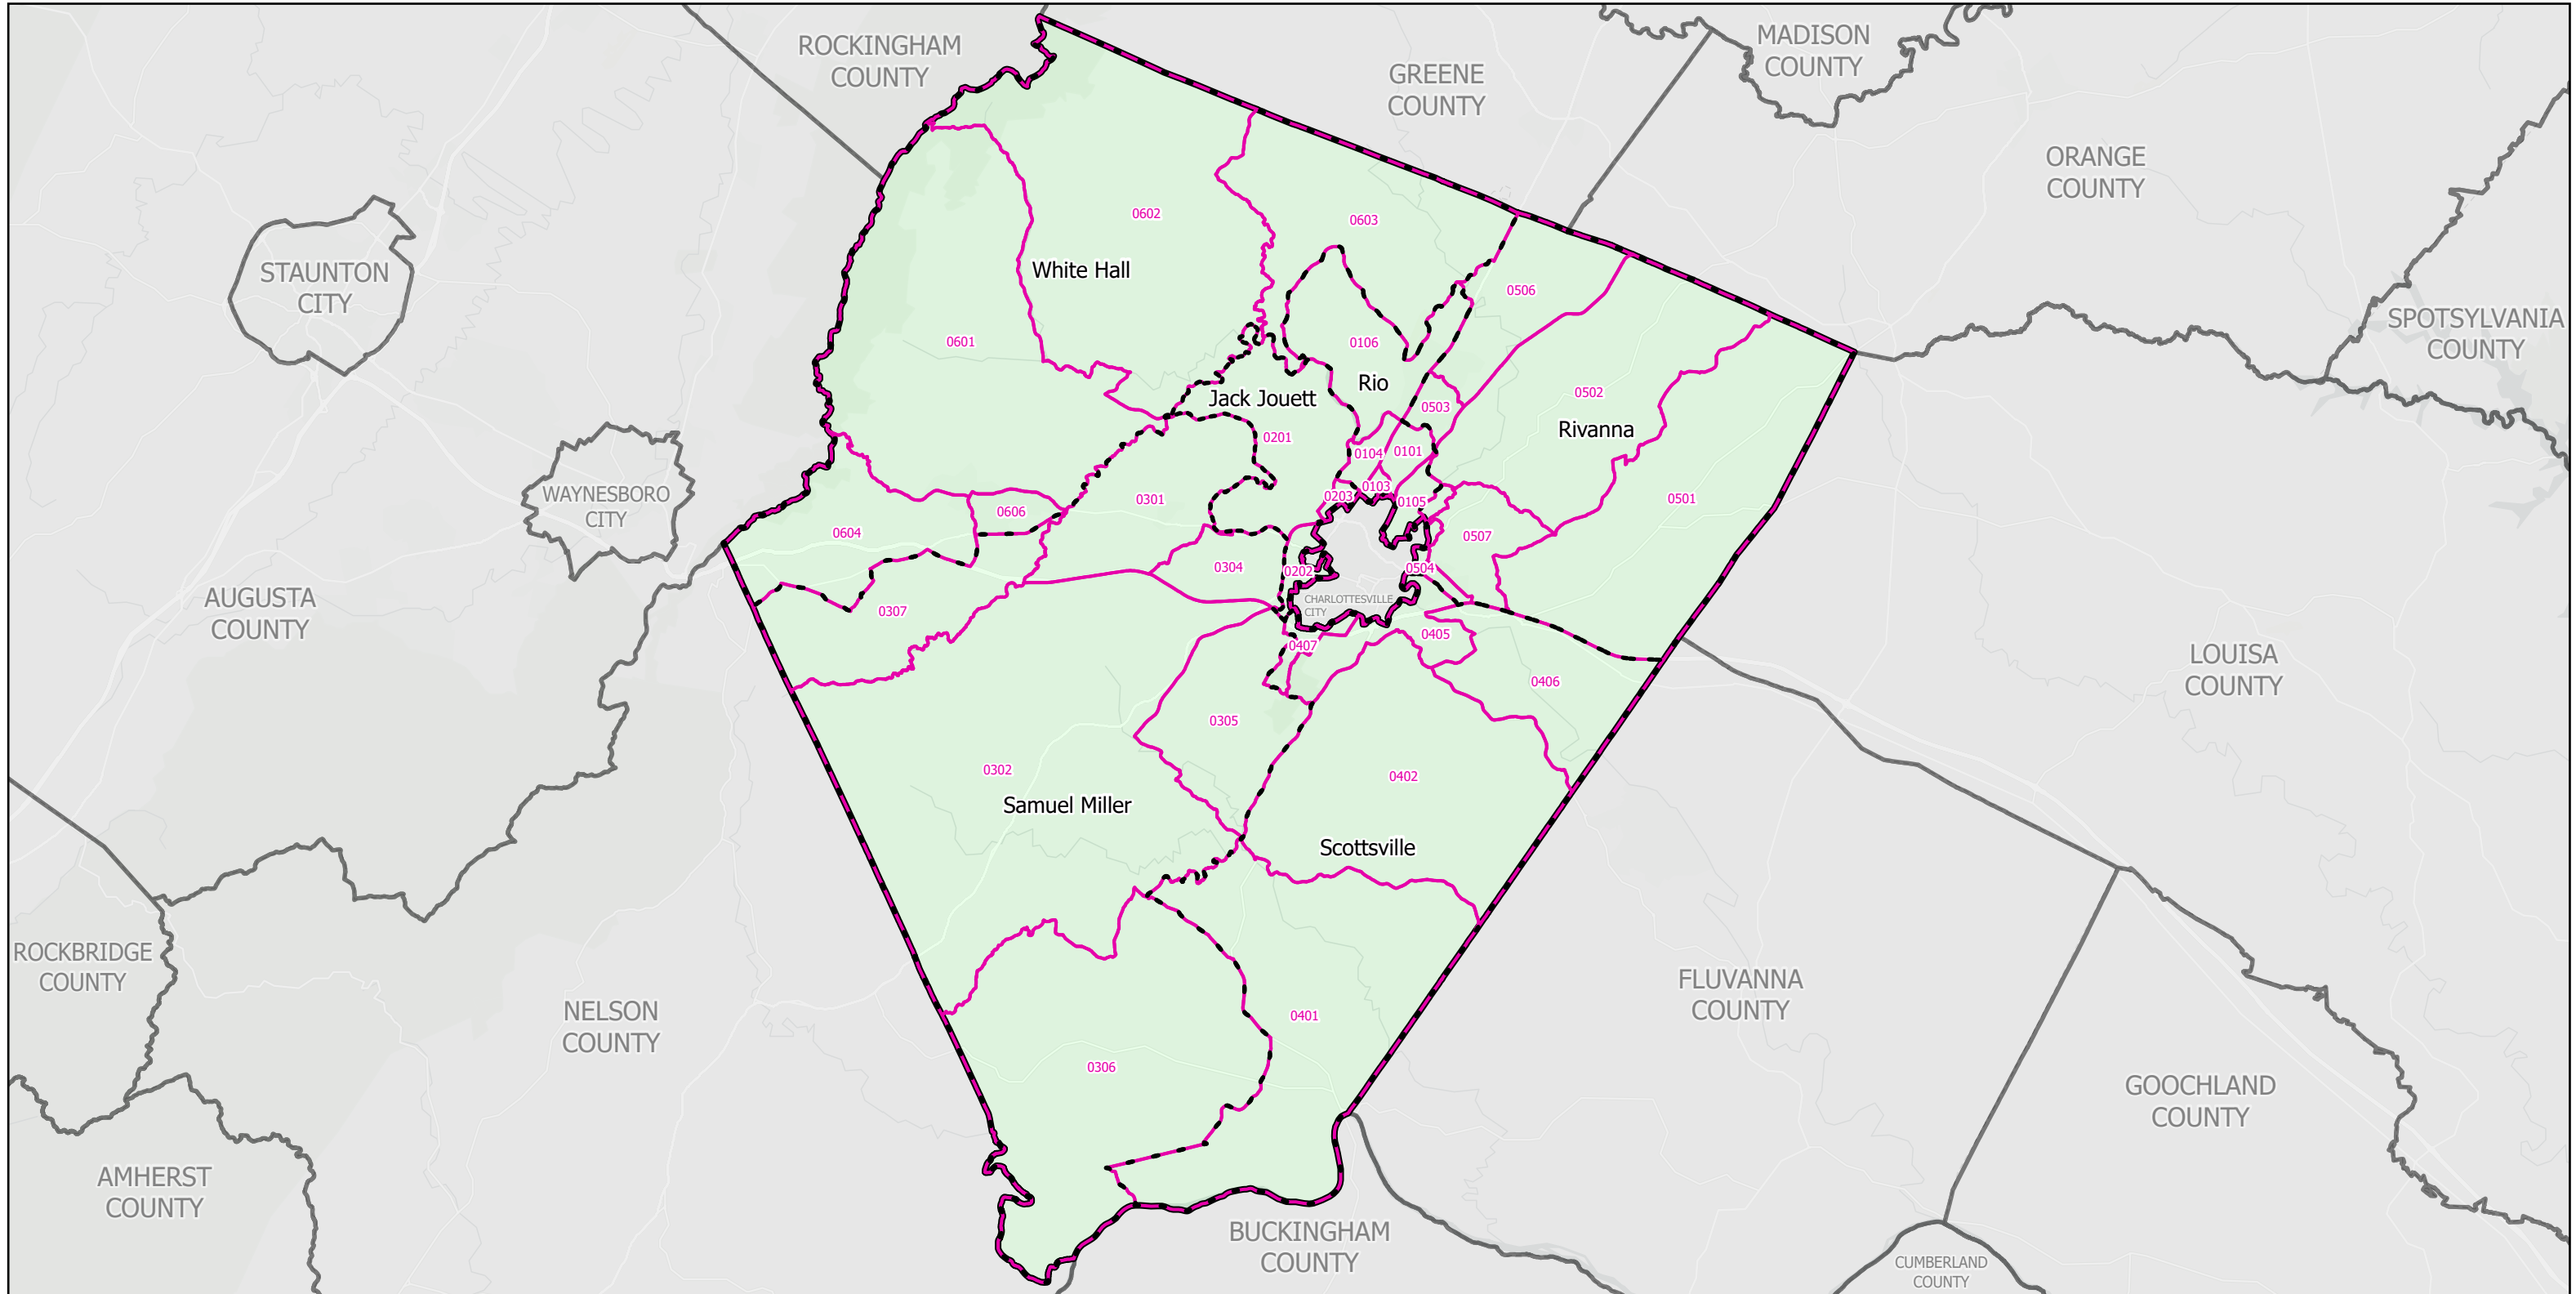

Election Districts and Precincts

Albemarle County

 Locality
 Election District
 Precinct

Created by VA Elect GIS Dept 3/30/2026
Base layer Sources: Esri, TomTom, Garmin, FAO, NOAA, USGS, © OpenStreetMap contributors, and the GIS User Community