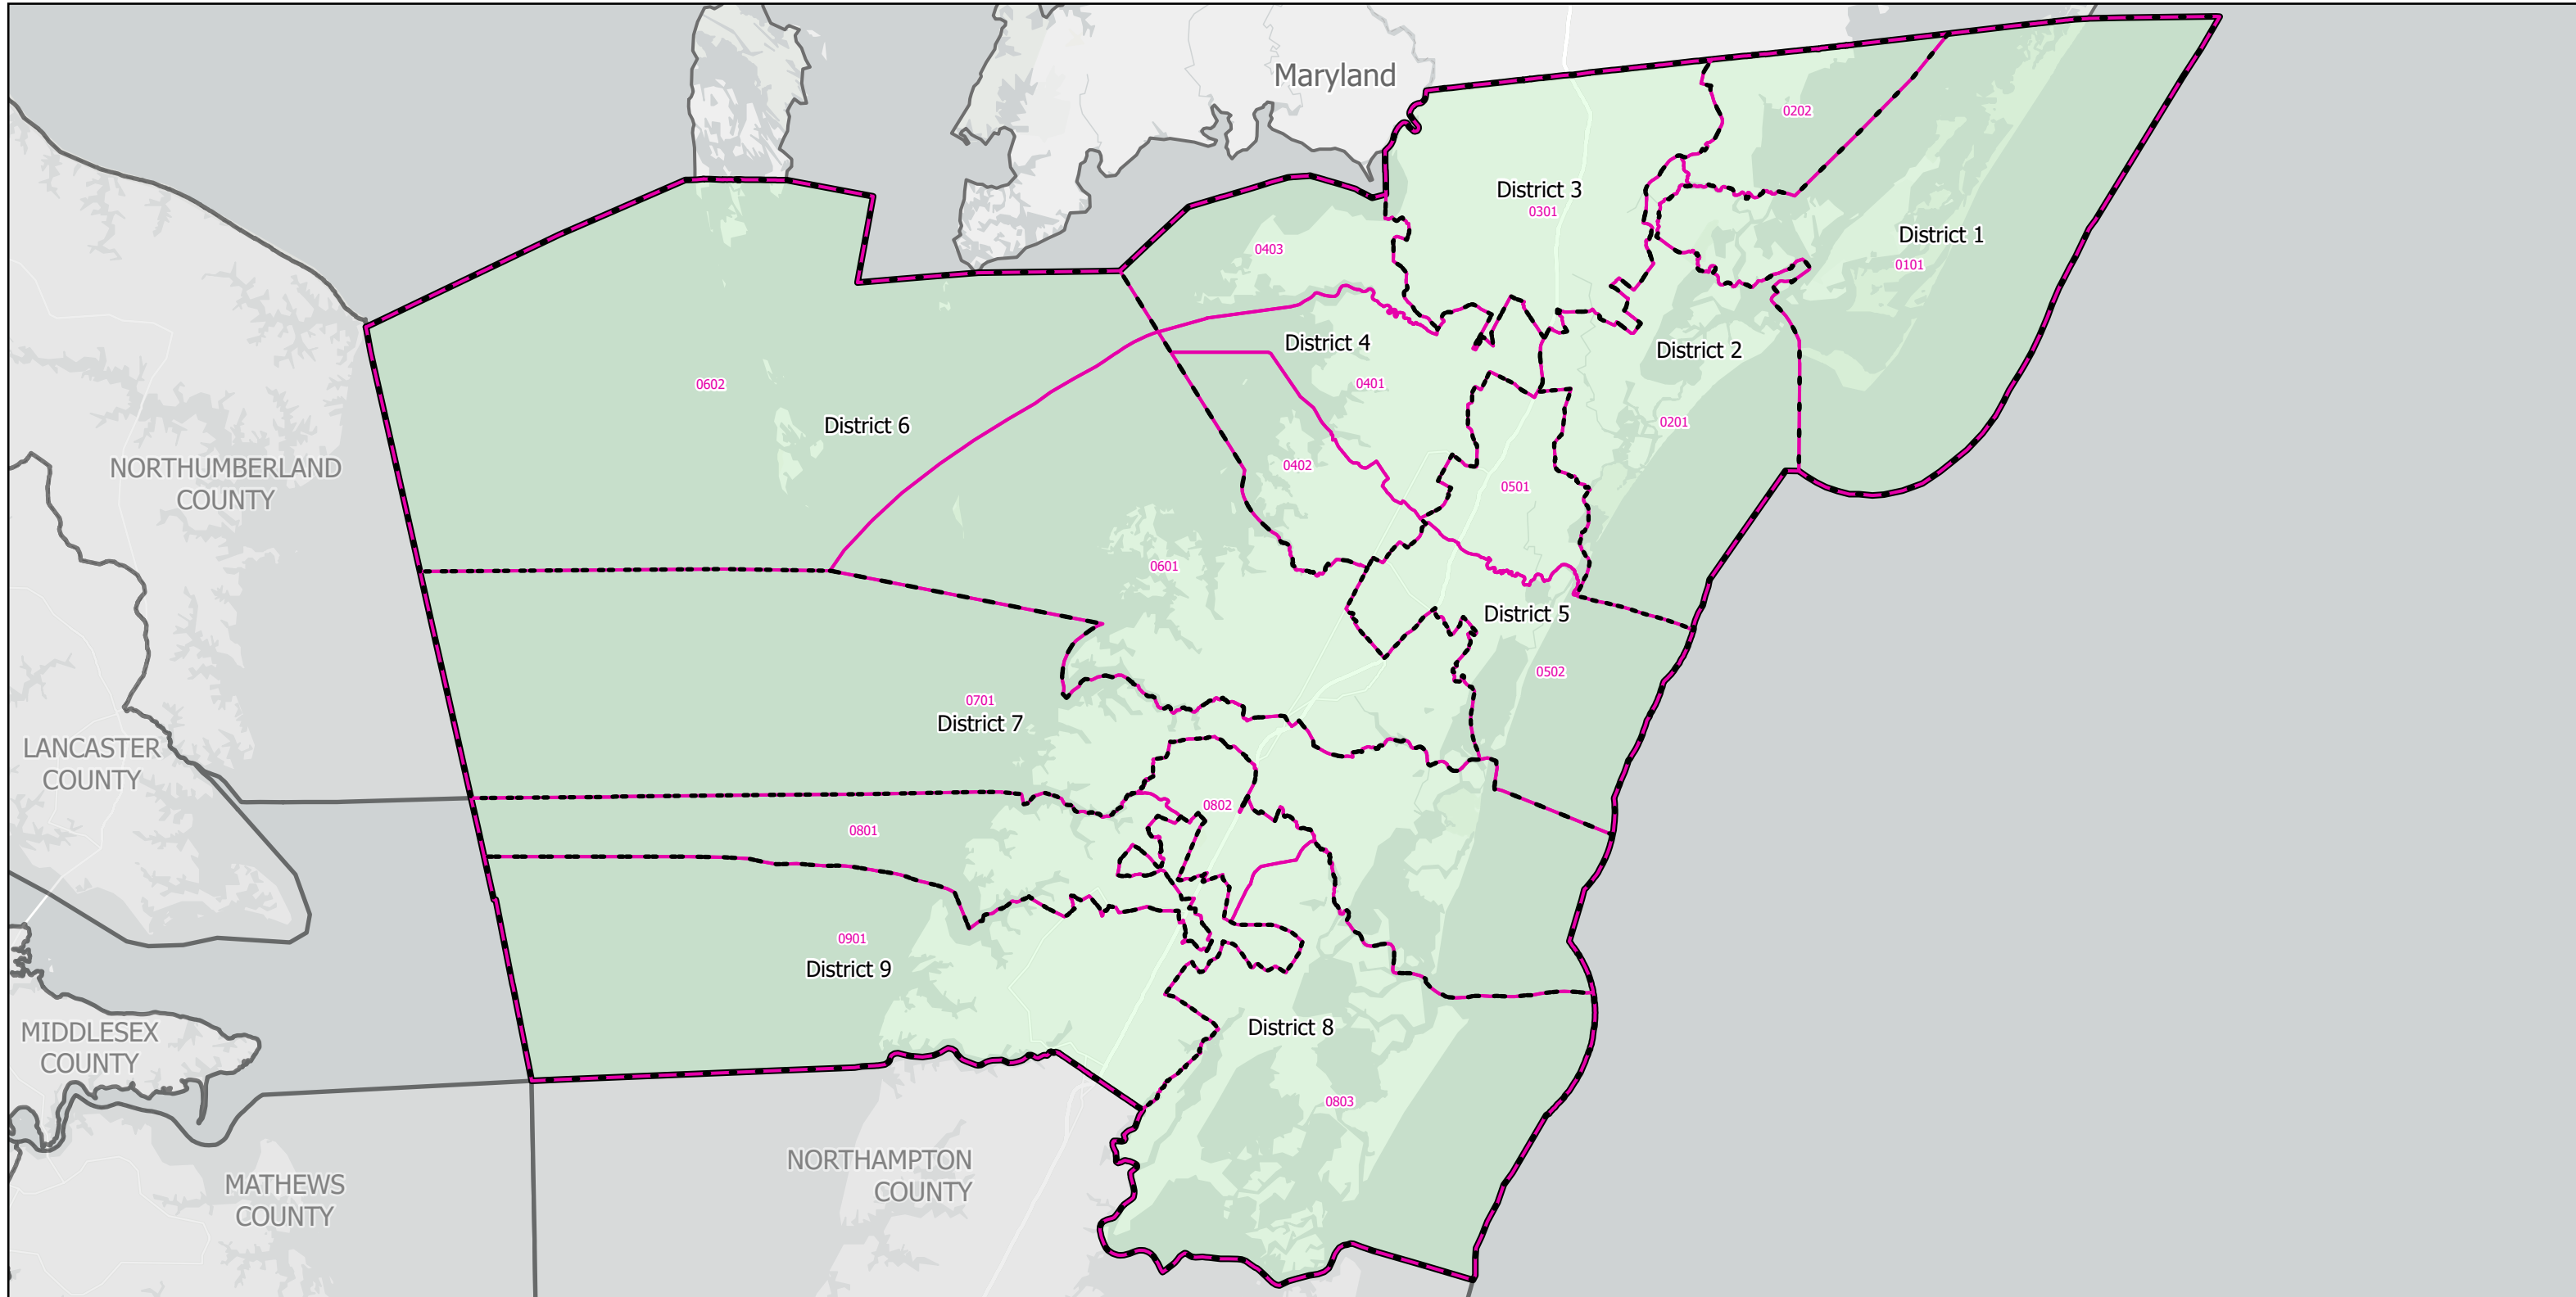

Election Districts and Precincts

Accomack County

Created by VA Elect GIS Dept 3/30/2026
Base layer Sources: Esri, TomTom, Garmin, FAO, NOAA, USGS, © OpenStreetMap contributors, and the GIS User Community