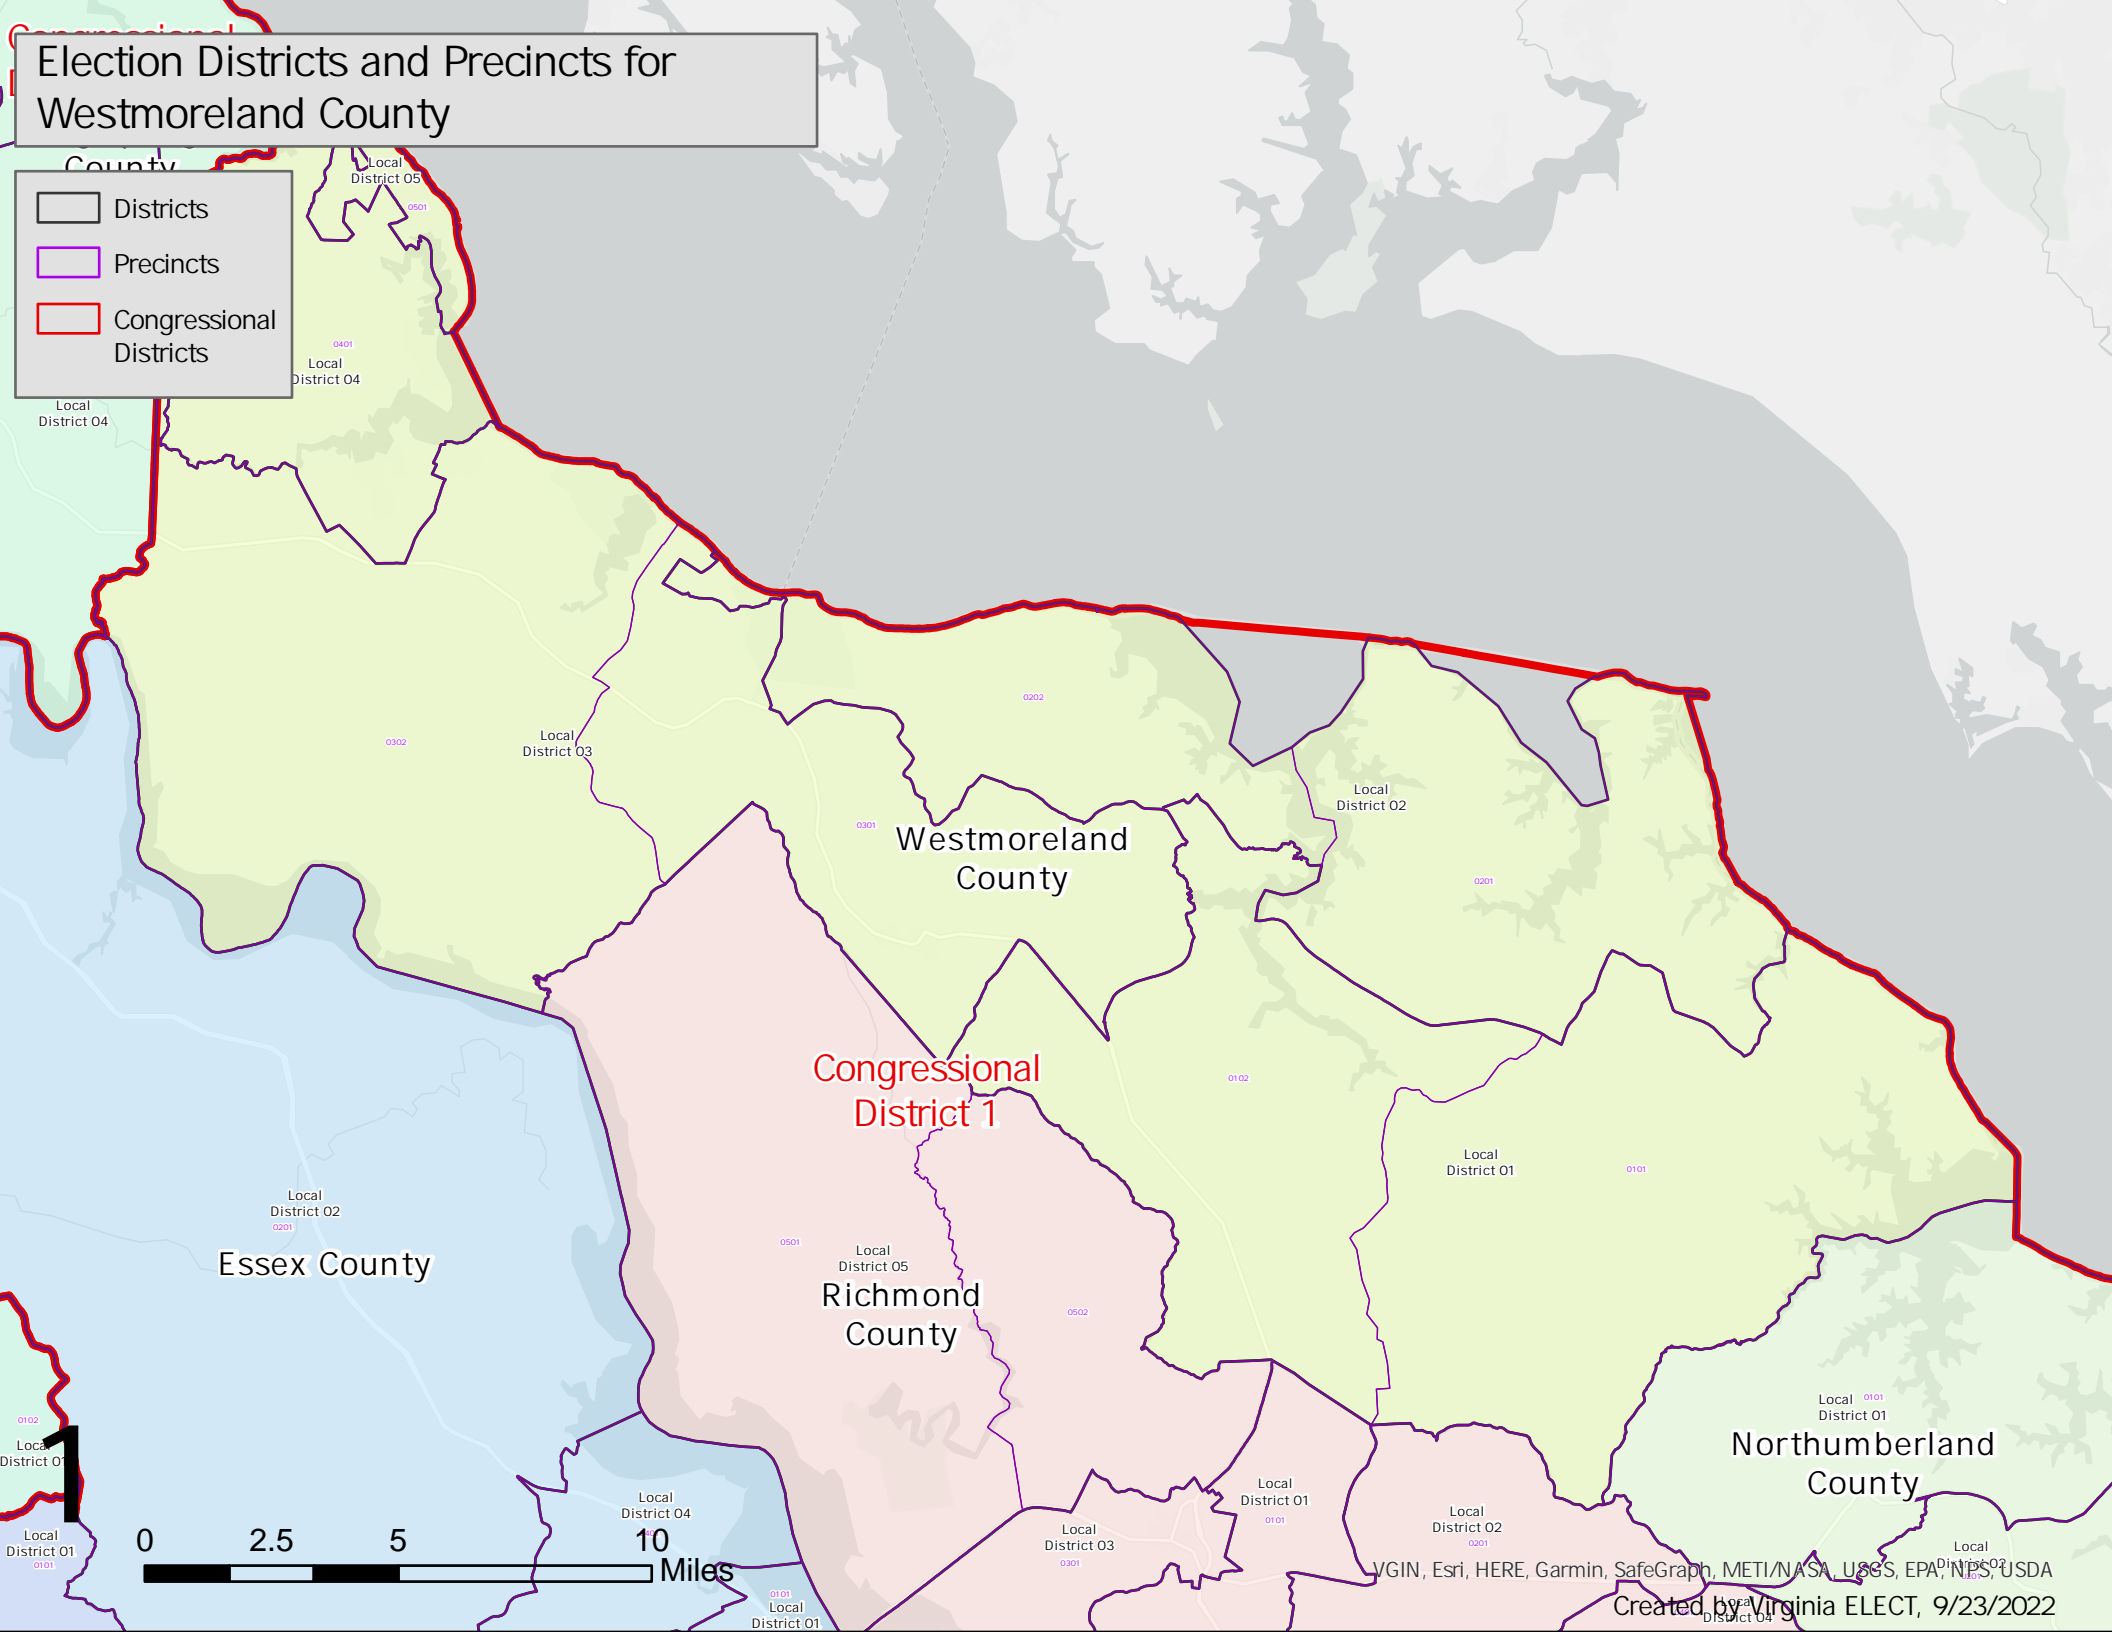

Election Districts and Precincts for Westmoreland County

- Districts
- Precincts
- Congressional Districts

Congressional District 1

Westmoreland County

Essex County

Richmond County

Northumberland County

0 2.5 5 10 Miles

VGIN, Esri, HERE, Garmin, SafeGraph, METI/NASA, USGS, EPA, NPS, USDA

Created by Virginia ELECT, 9/23/2022