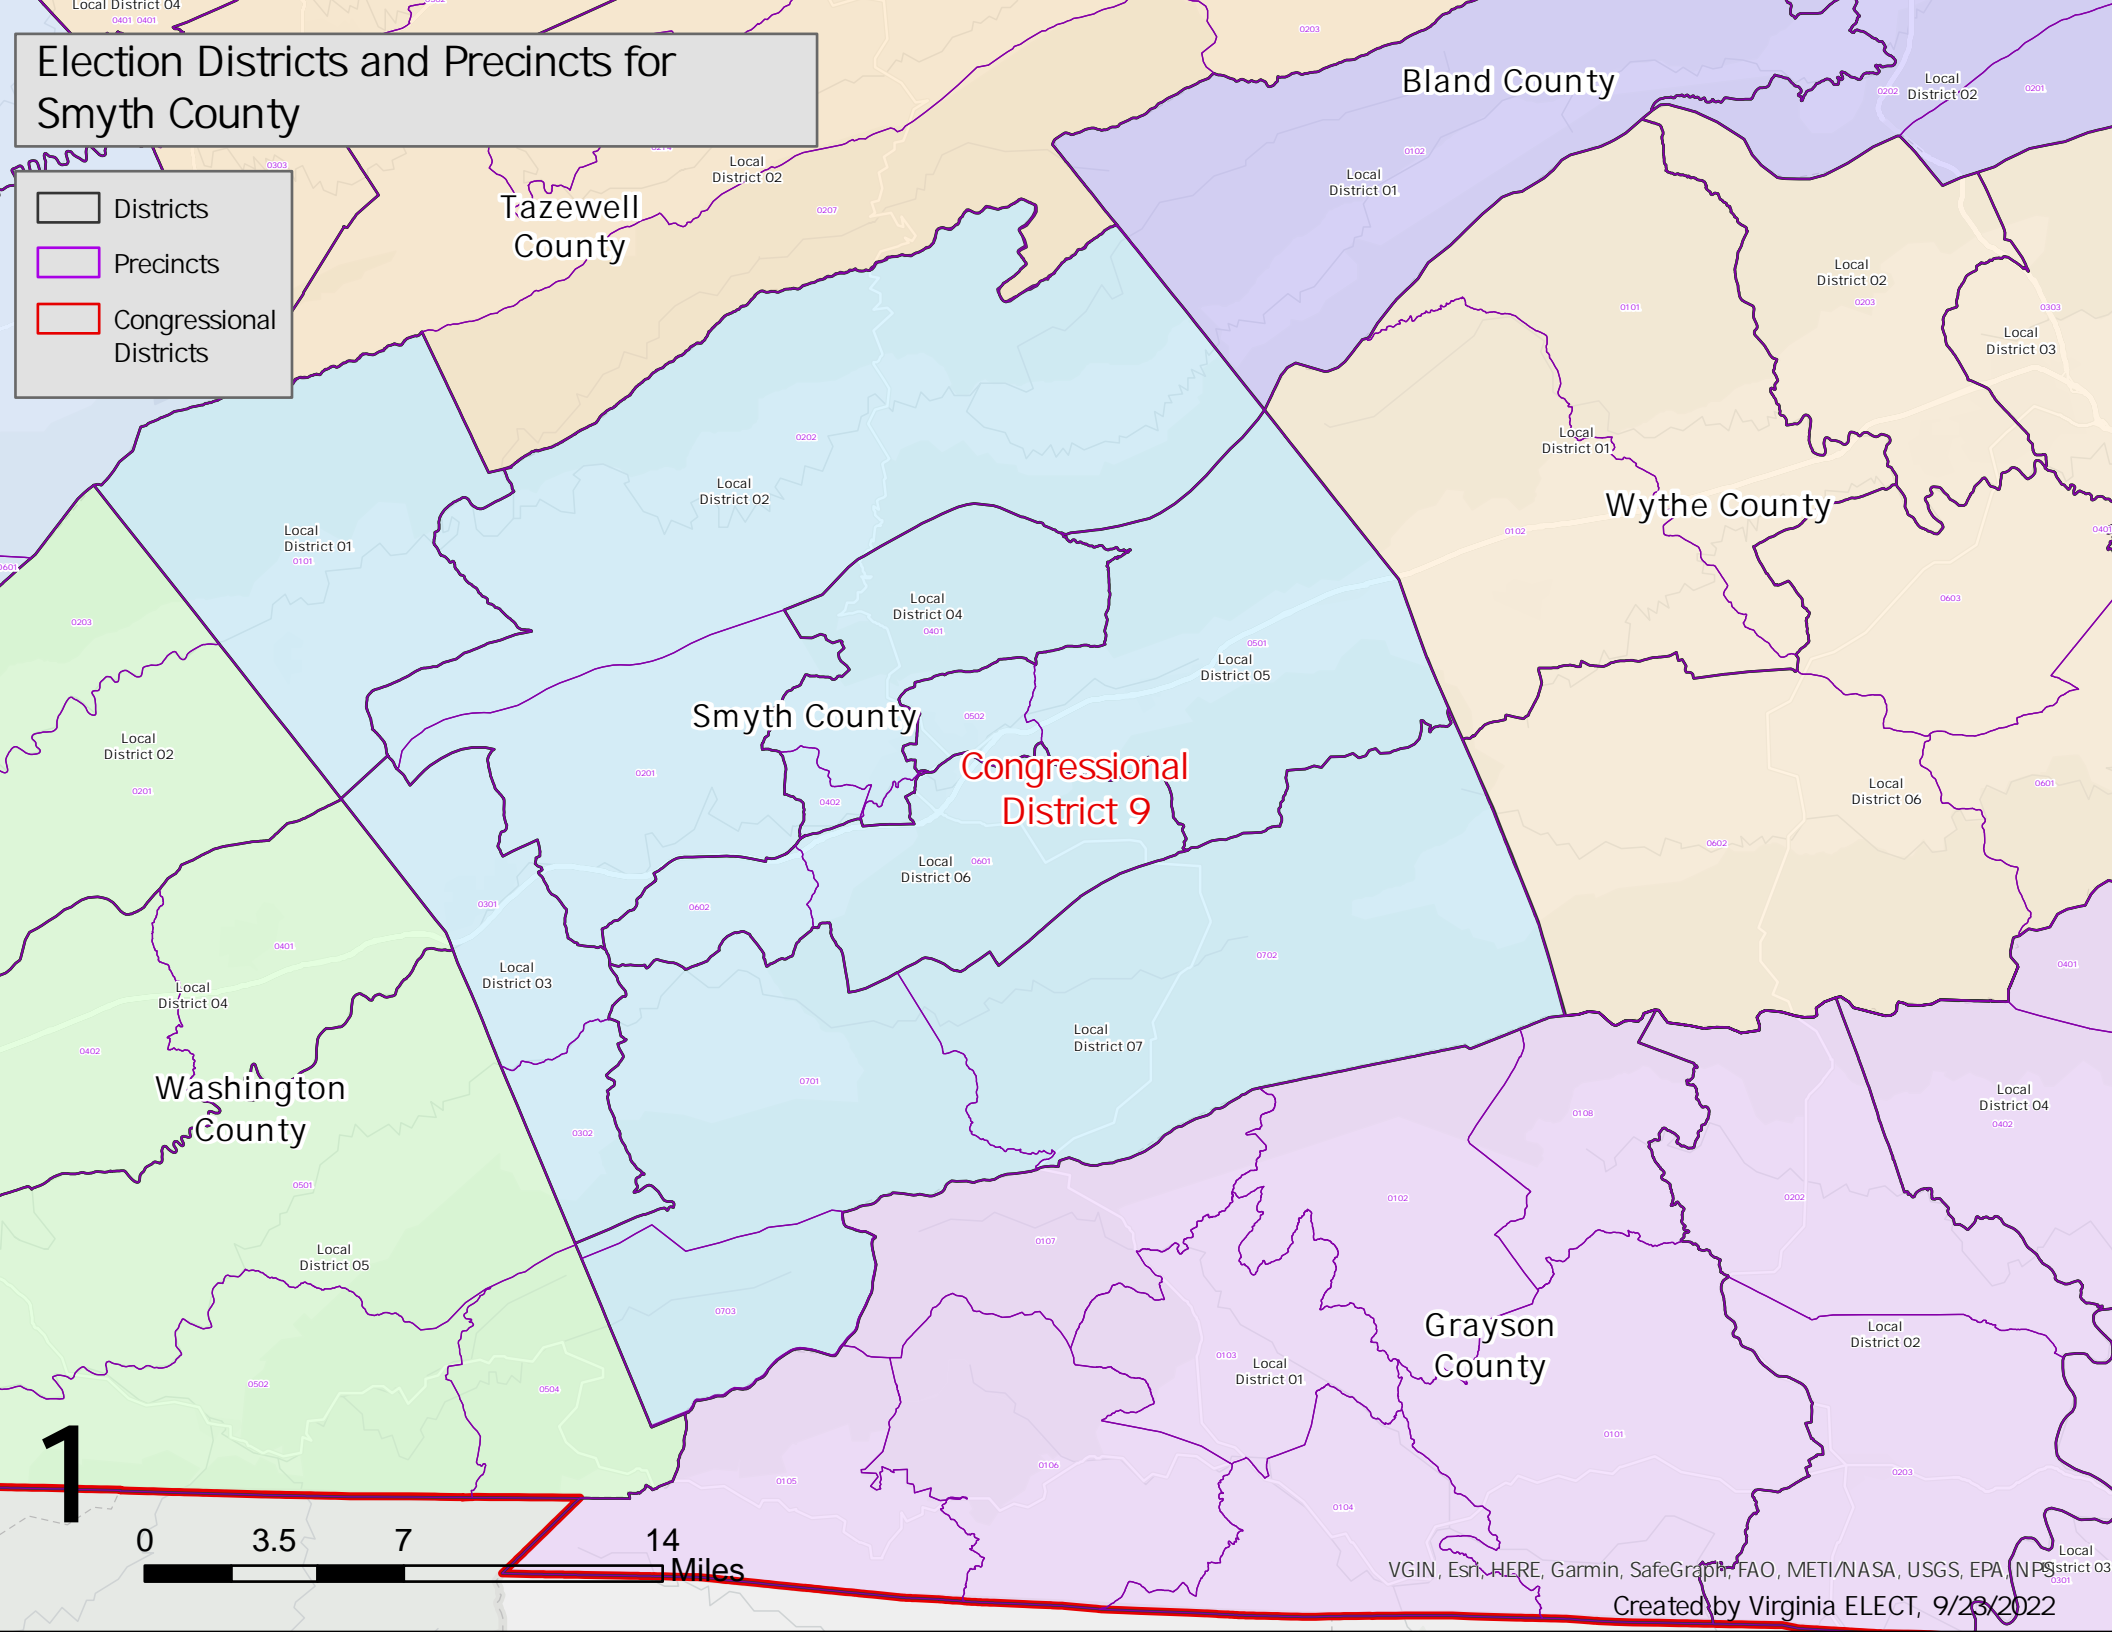

Election Districts and Precincts for Smyth County

- Districts
- Precincts
- Congressional Districts

Bland County

Tazewell County

Wythe County

Smyth County

Congressional District 9

Washington County

Grayson County