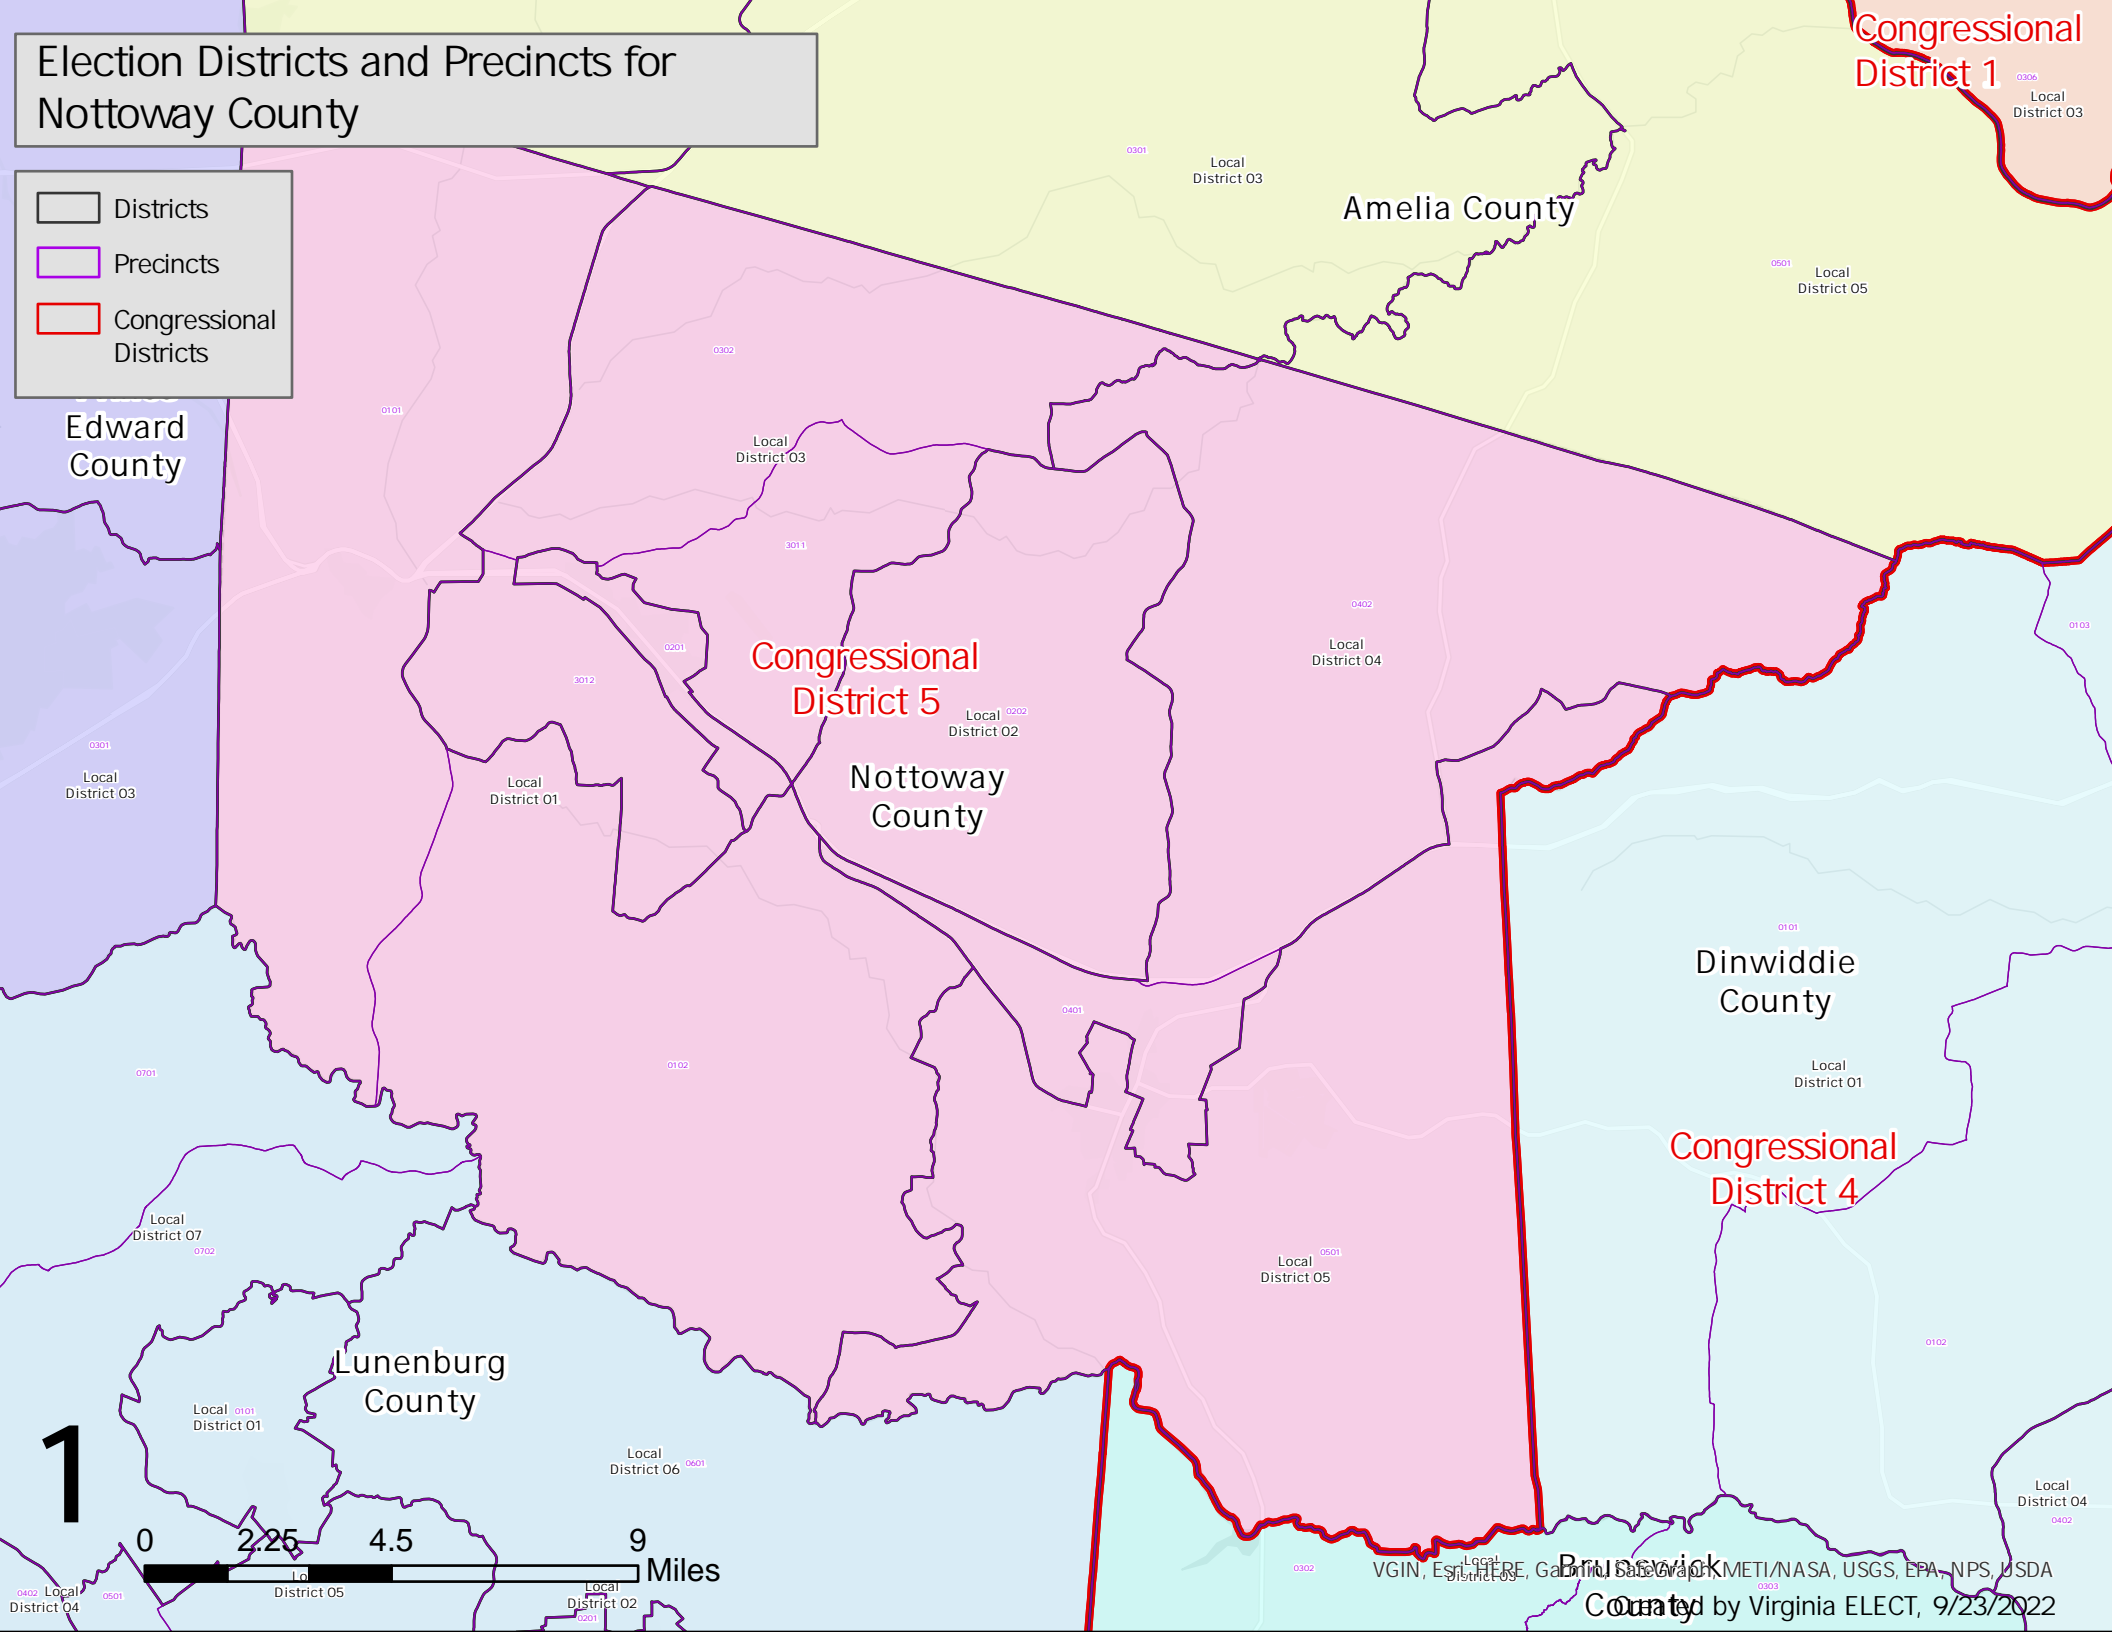

Election Districts and Precincts for Nottoway County

- Districts
- Precincts
- Congressional Districts

Congressional District 1

Amelia County

Edward County

Congressional District 5

Nottoway County

Dinwiddie County

Congressional District 4

Lunenburg County

Copyright by Virginia ELECT, 9/23/2022

1

0 2.25 4.5 9 Miles

VGIN, Esri, HERE, Garmin, Swire, NOAA, METI/NASA, USGS, EPA, NPS, USDA